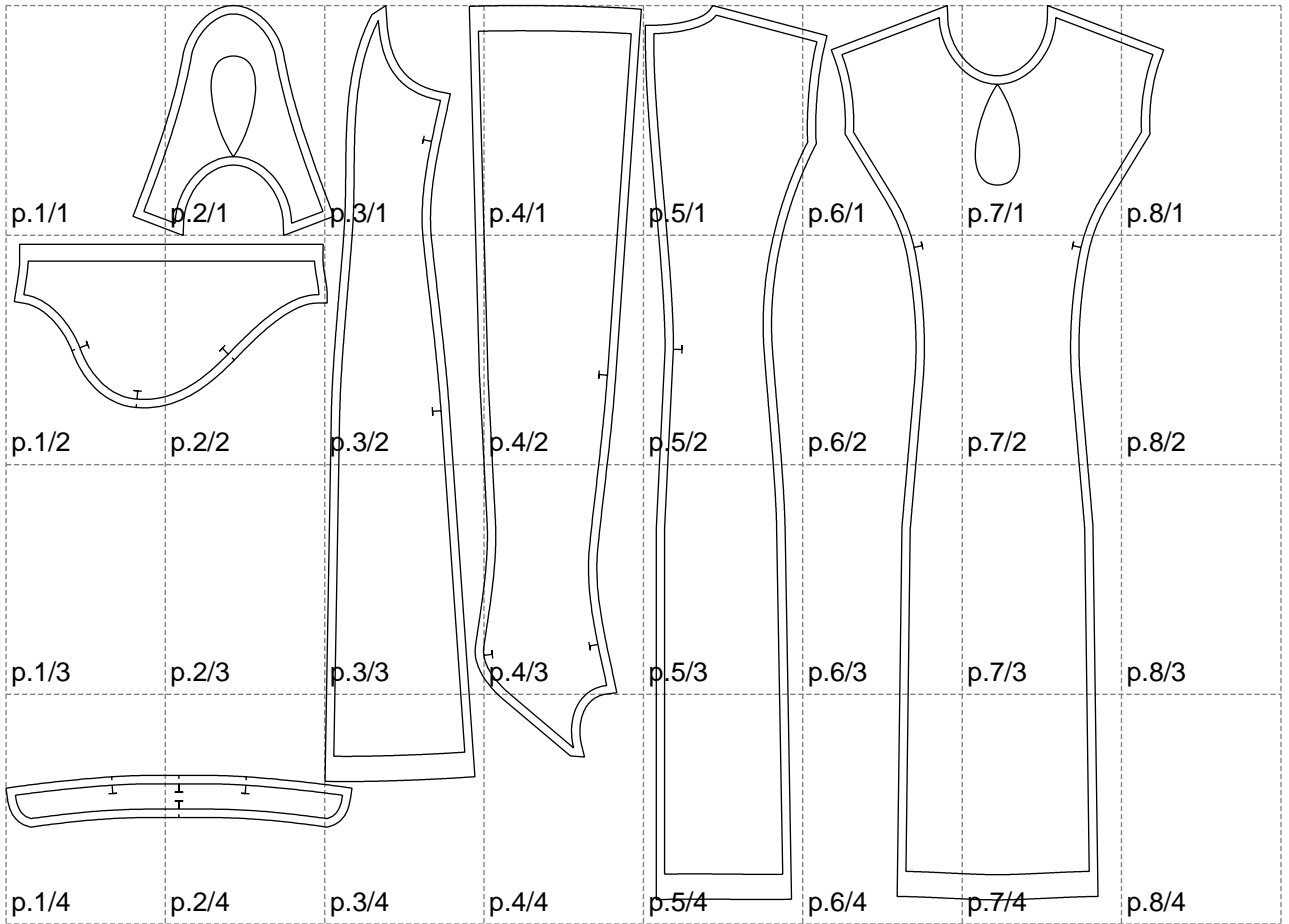

Not for print

Paper size: A4, size:1378.86 x1064.95 mm

# Example

size:1488.94 x1816.83 mm

Maneken =1 ver.0

rz\_1=170

rz\_16=88

rz\_17=75.6

rz\_18=67.6

rz\_19=96

rz\_20=94.6

---

. . . . .  
. . . . .  
. . . . .