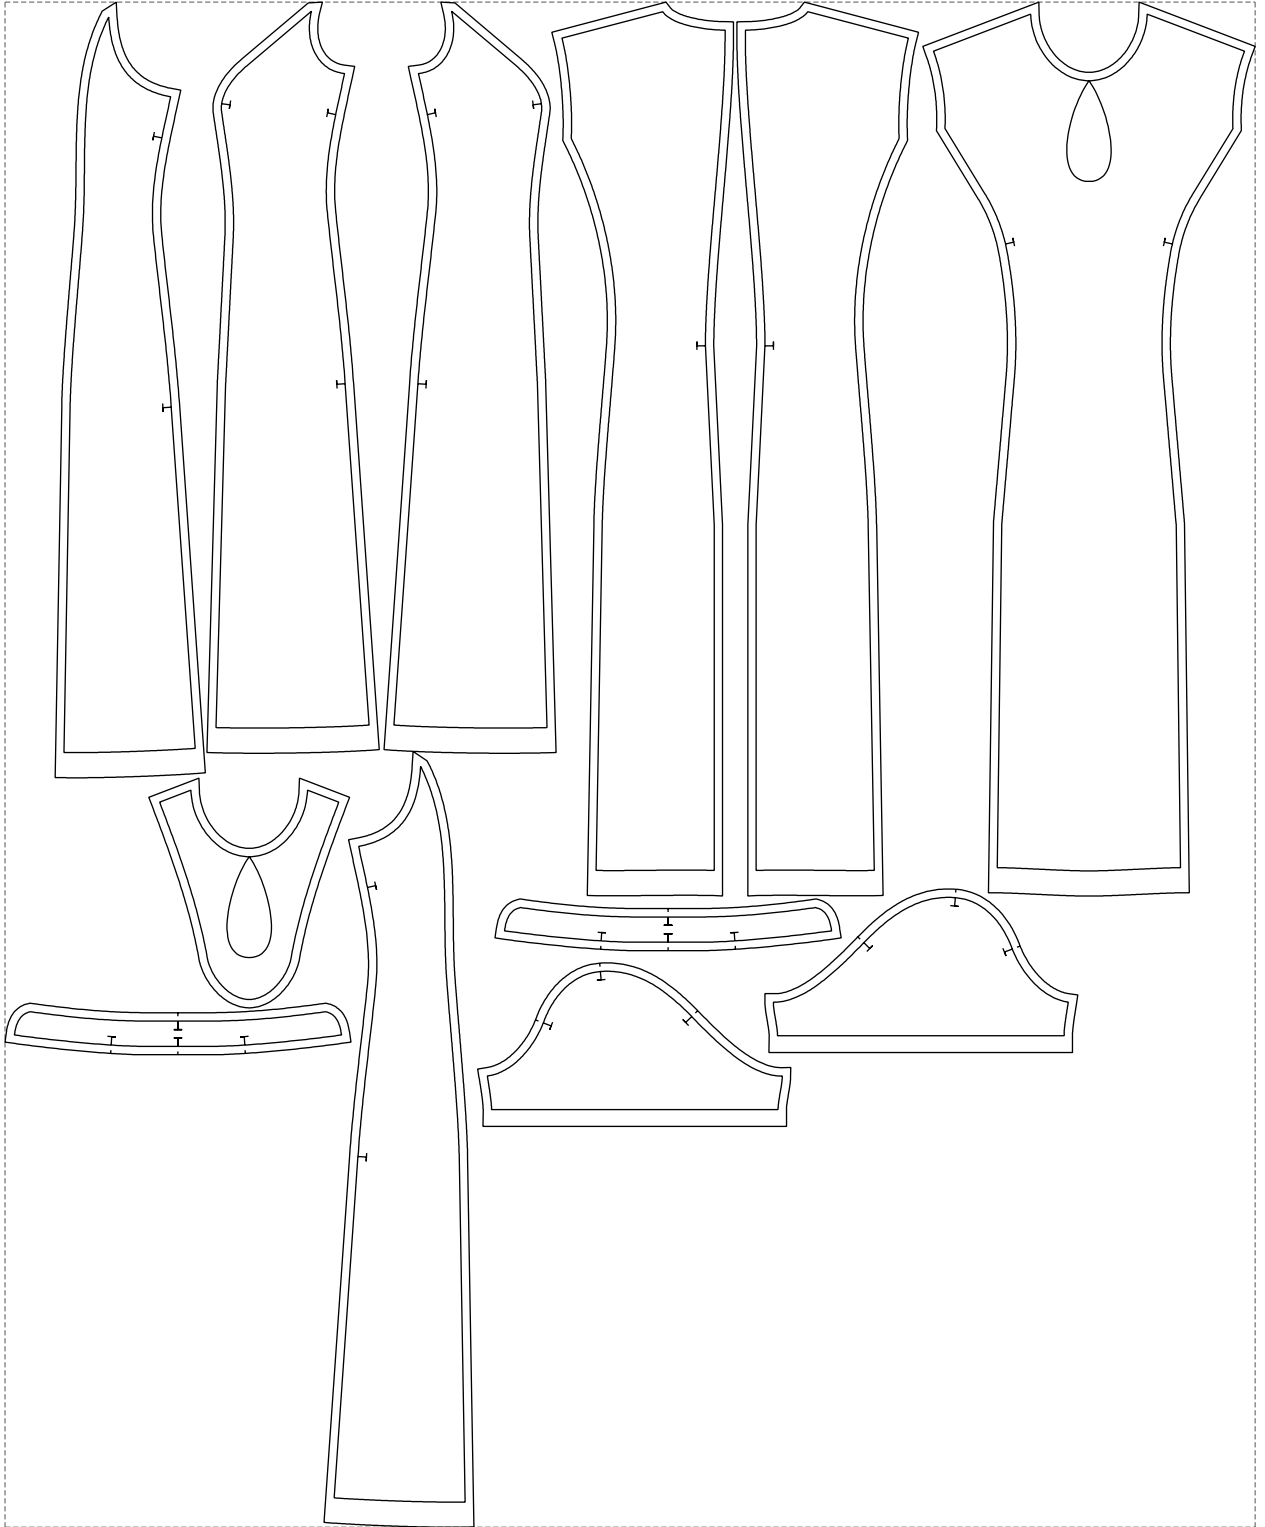

# Example

size:1488.94 x1816.83 mm

Maneken =1 ver.0

rz\_1=170

rz\_16=88

rz\_17=75.6

rz\_18=67.6

rz\_19=96