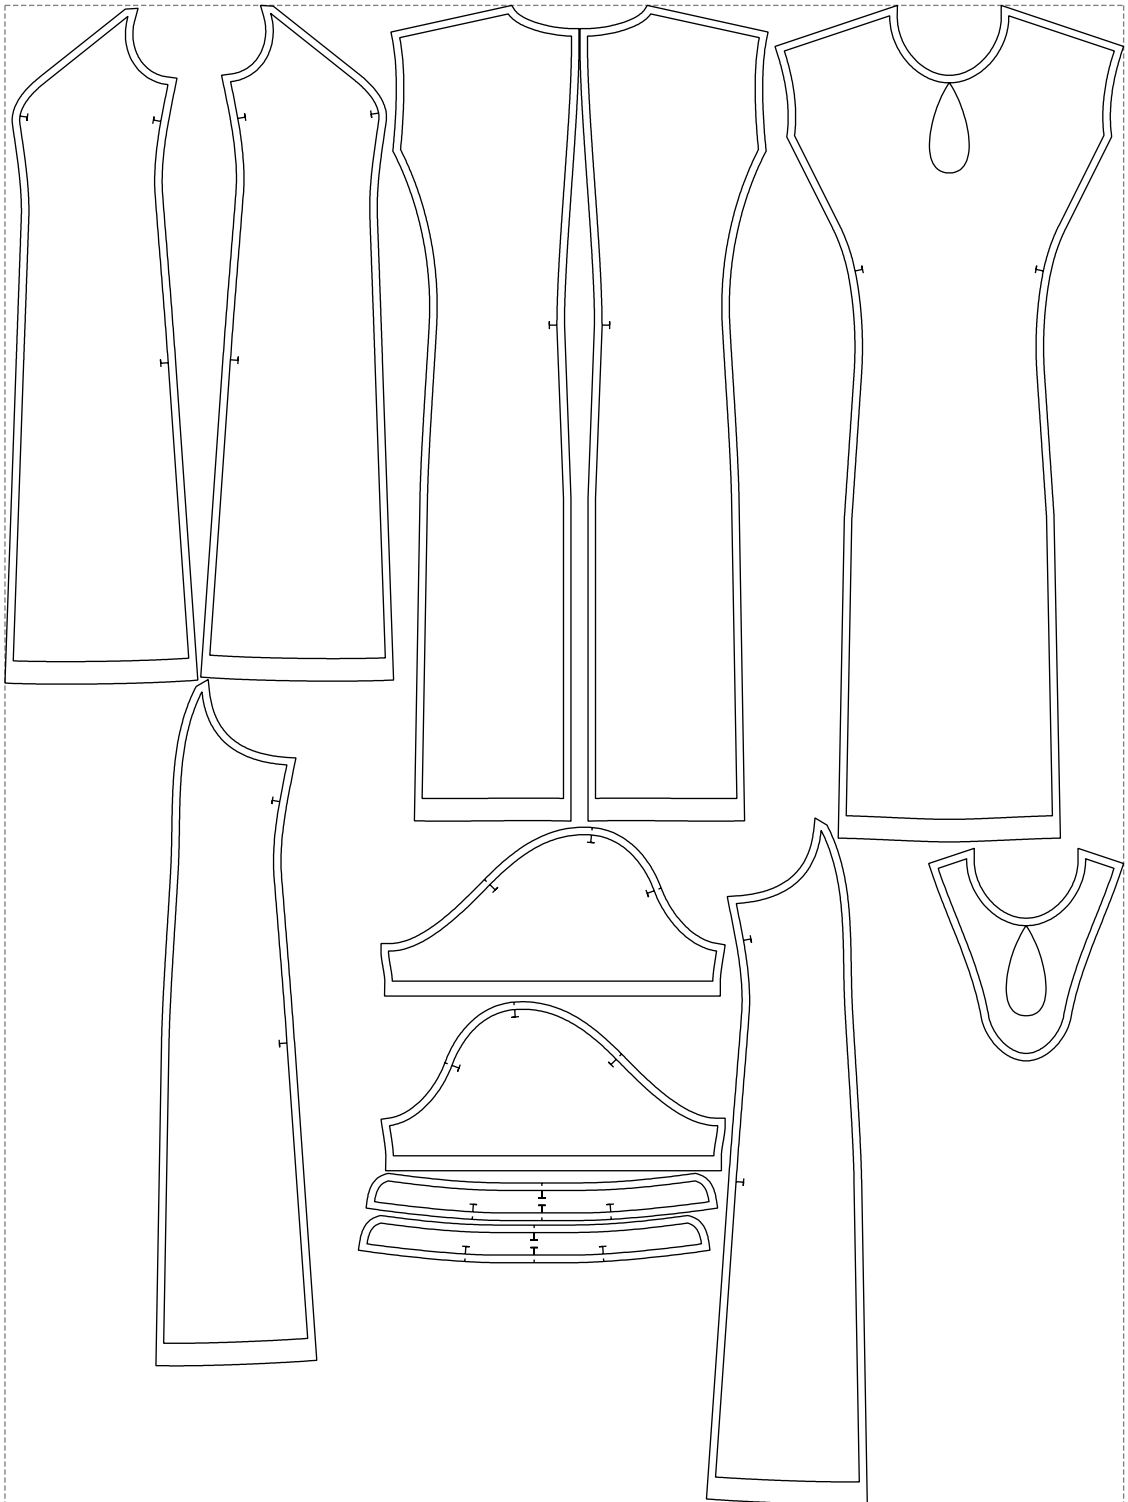

Not for print

Paper size: A4, size:1399.00 x1305.19 mm

# Example

size:1488.98 x1995.87 mm

Maneken =1 ver.0

rz\_1=170

rz\_16=120

rz\_17=104

rz\_18=103.6

rz\_19=128