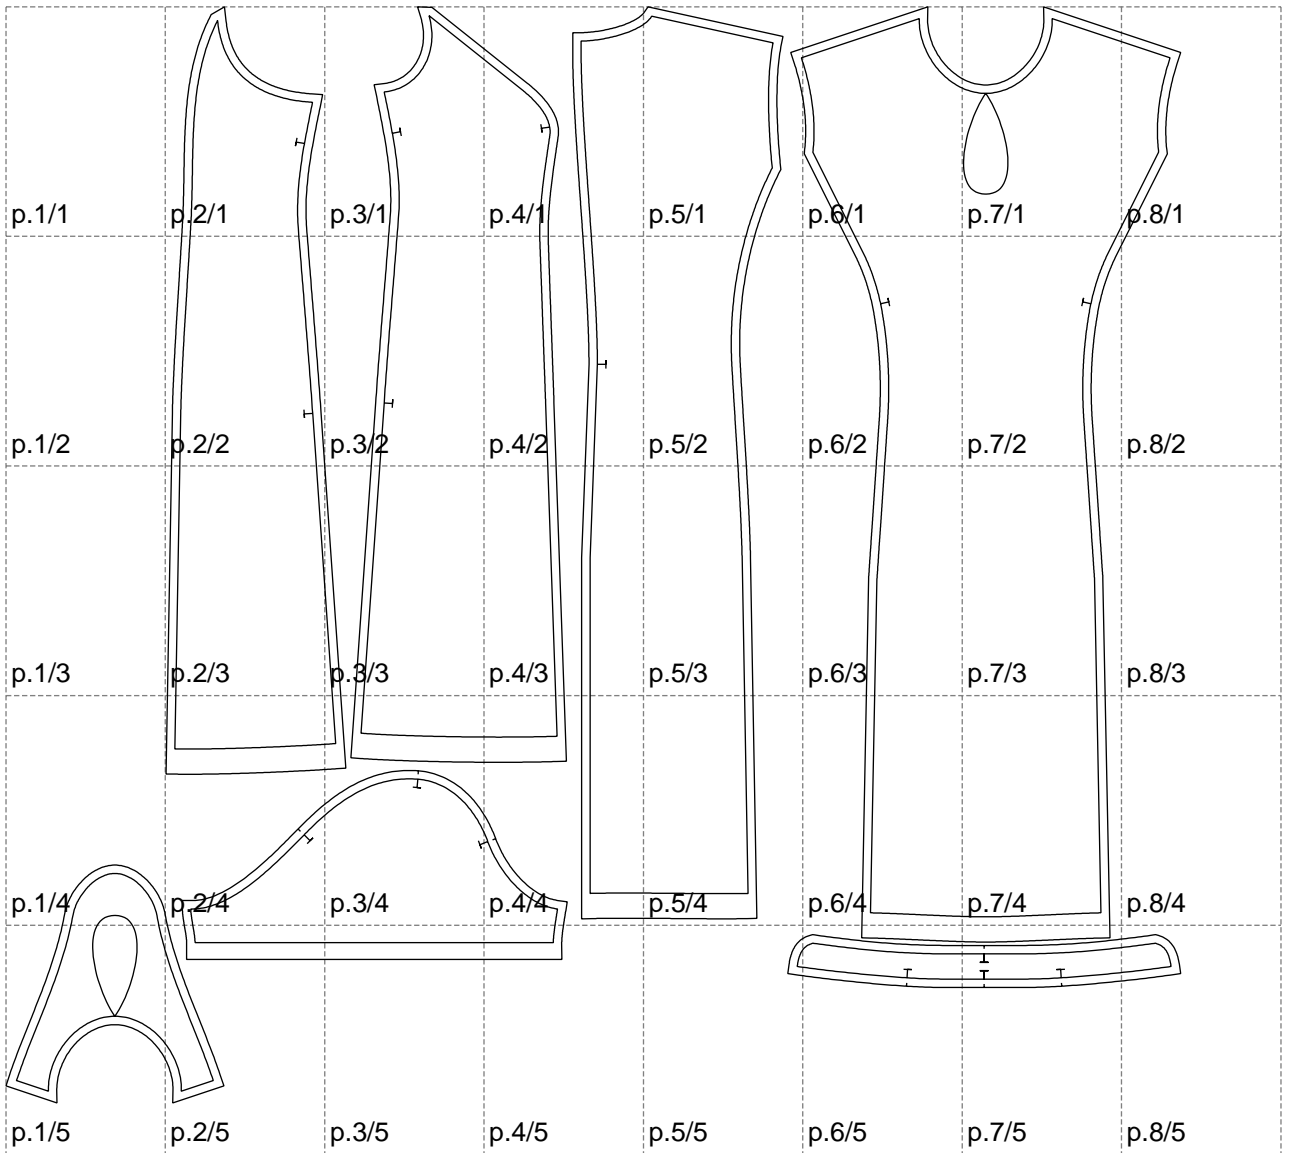

Not for print

Paper size: A4, size:1399.00 x1305.19 mm

# Example

size:1488.98 x1995.87 mm

Maneken =1 ver.0

rz\_1=170

rz\_16=120

rz\_17=104

rz\_18=103.6

rz\_19=128

rz\_20=125.1

---

. . . . .  
. . . . .  
. . . . .