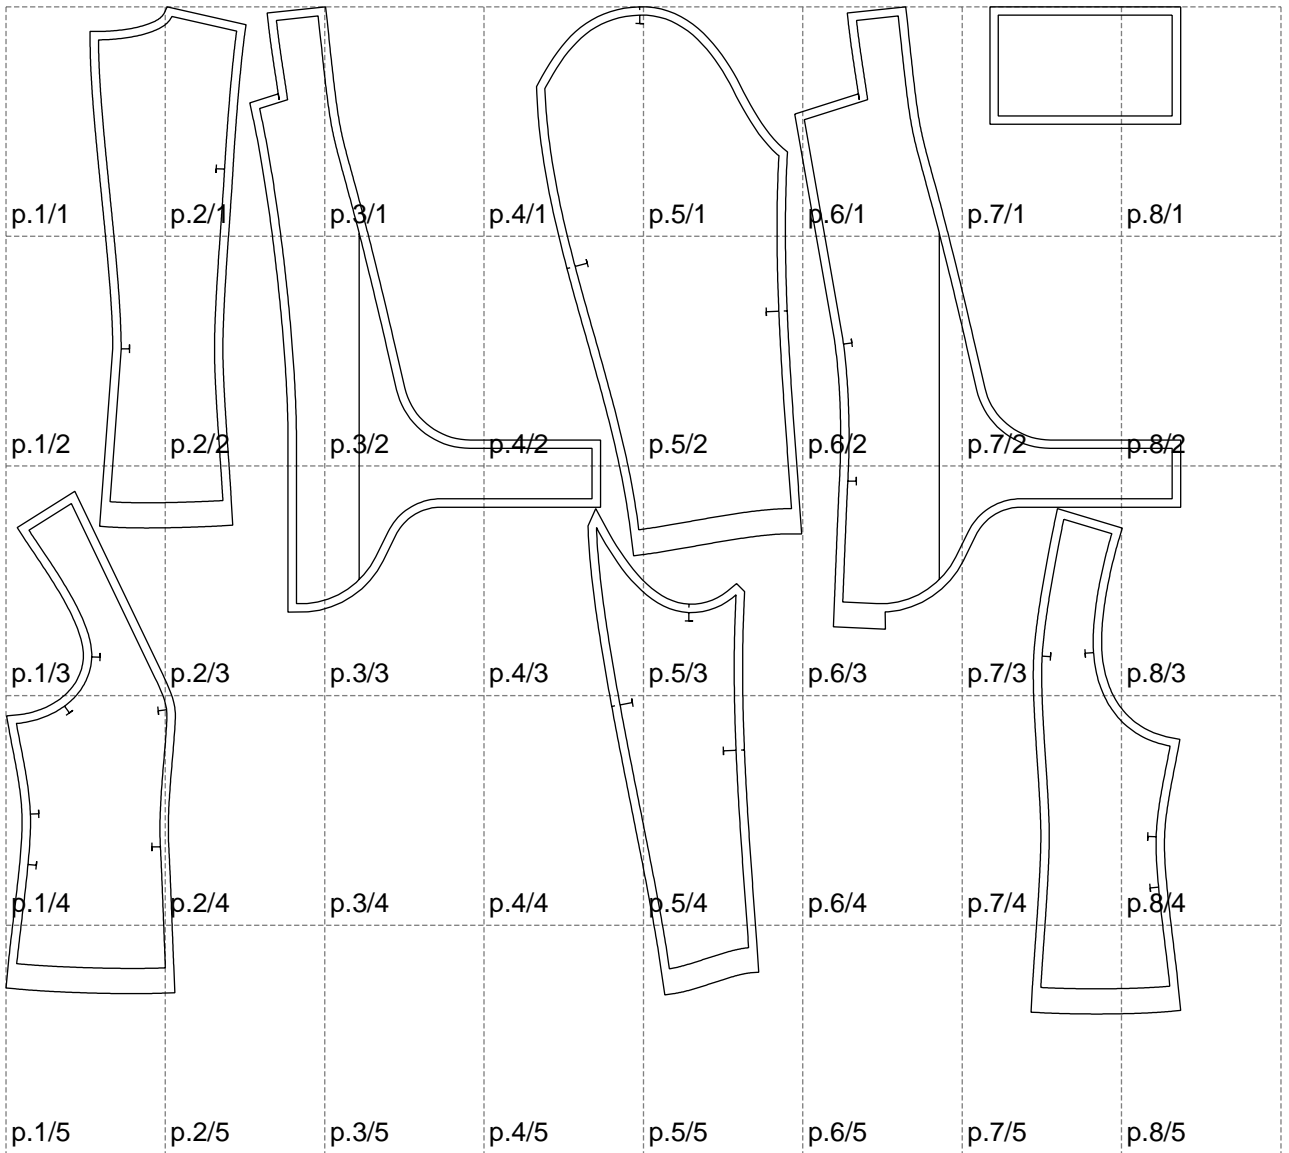

Not for print

Paper size: A4, size:1399.00 x1199.40 mm

# Example

size:1499.00 x2133.89 mm

Maneken =1 ver.0

rz\_1=170

rz\_16=104

rz\_17=88.9

rz\_18=84.4

rz\_19=112

rz\_20=109.3

---

. . . . .  
. . . . .  
. . . . .