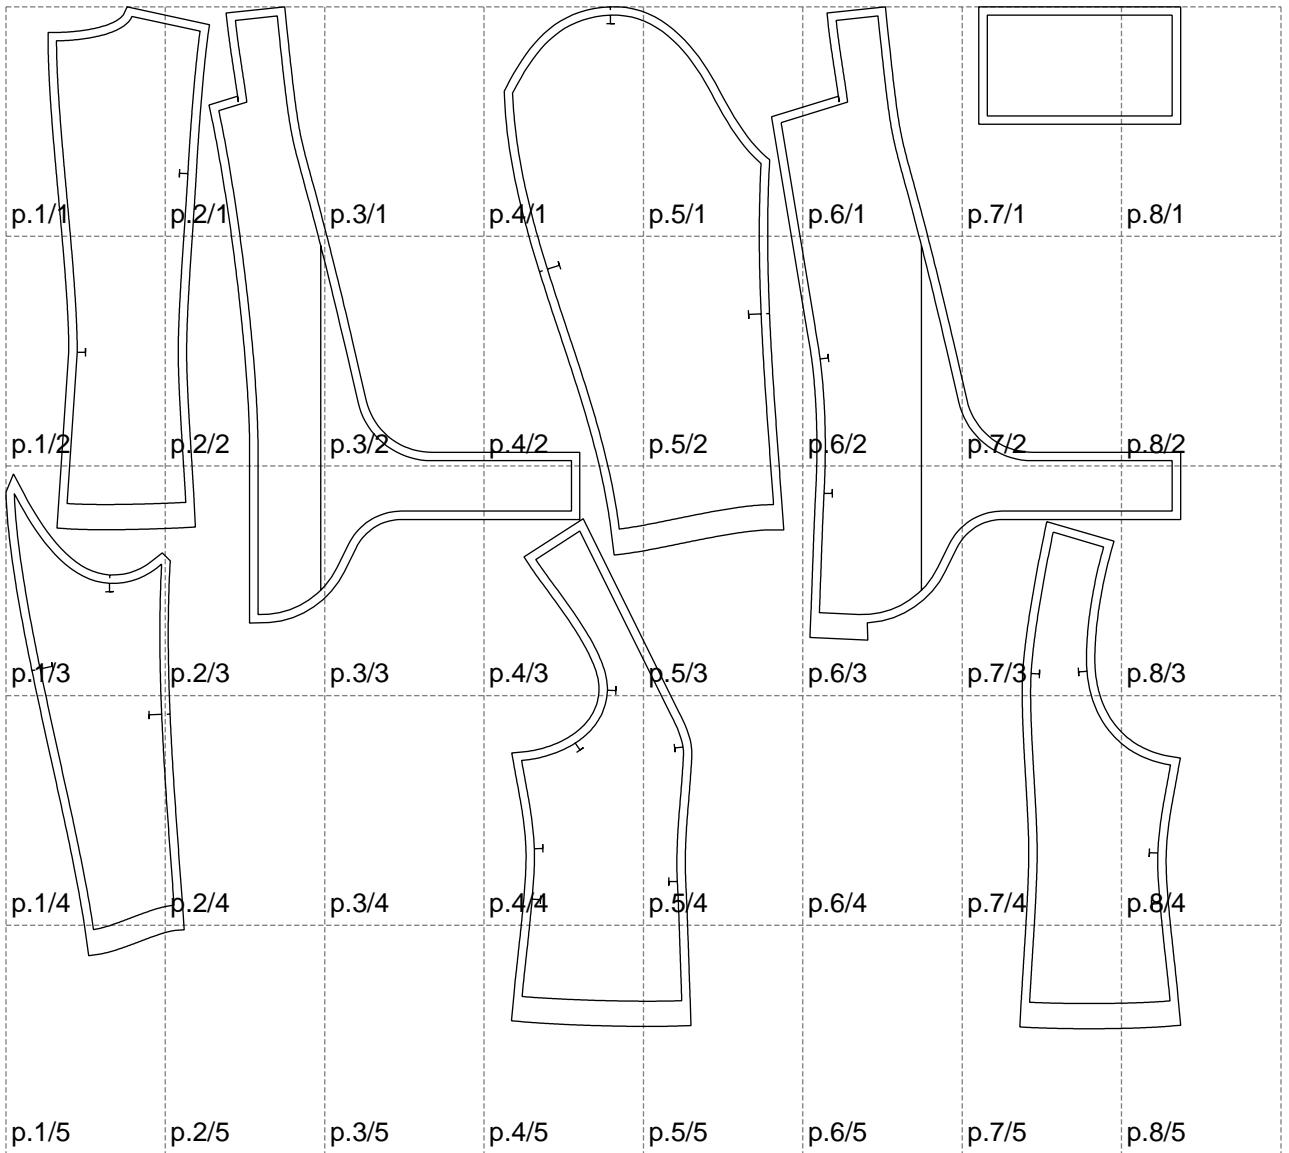

Not for print

Paper size: A4, size:1399.00 x1216.94 mm

# Example

size:1499.00 x2167.12 mm

Maneken =1 ver.0

rz\_1=170

rz\_16=112

rz\_17=96.2

rz\_18=94

rz\_19=120

rz\_20=117

---

. . . . .  
. . . . .  
. . . . .