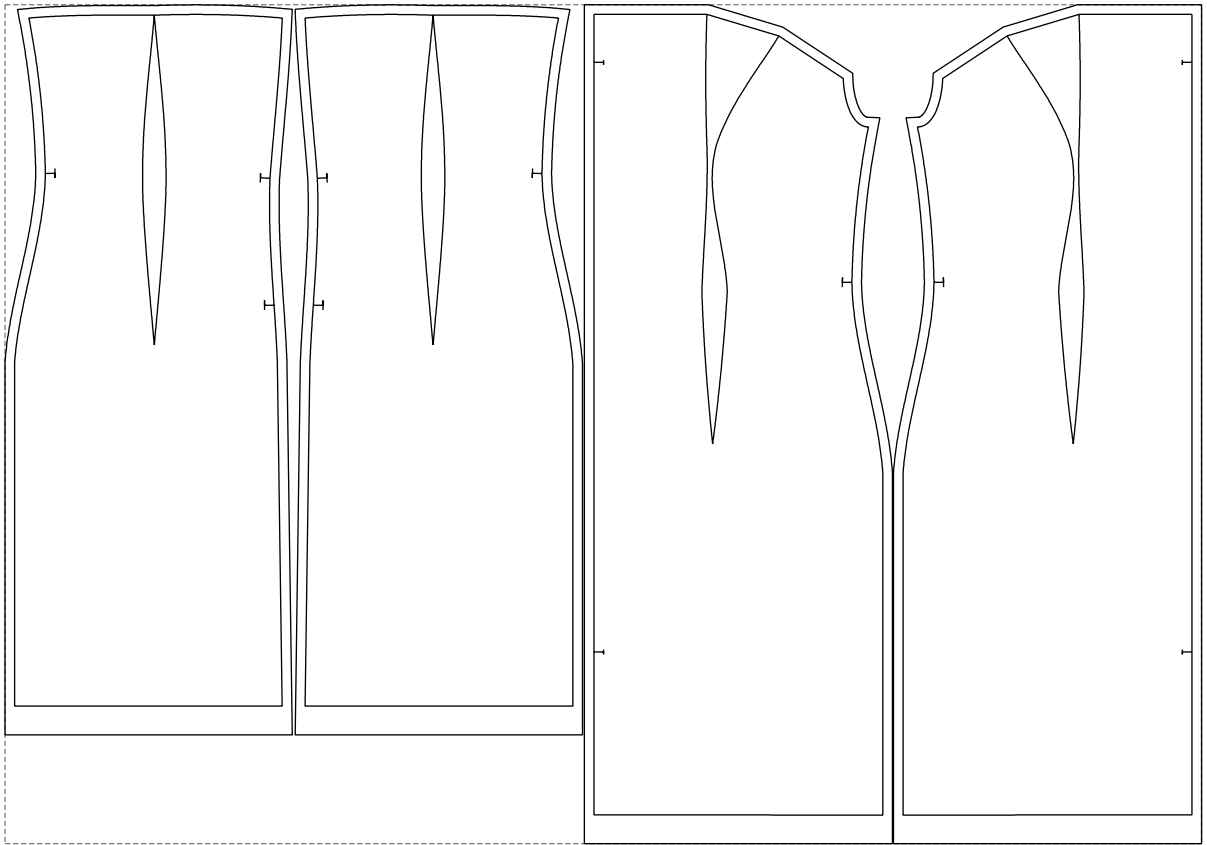

Not for print

Paper size: A4, size:1308.74 x874.41 mm

# Example

size:1246.99 x874.41 mm

Maneken =1 ver.0

rz\_1=170

rz\_16=104

rz\_17=88.9

rz\_18=84.4

rz\_19=112