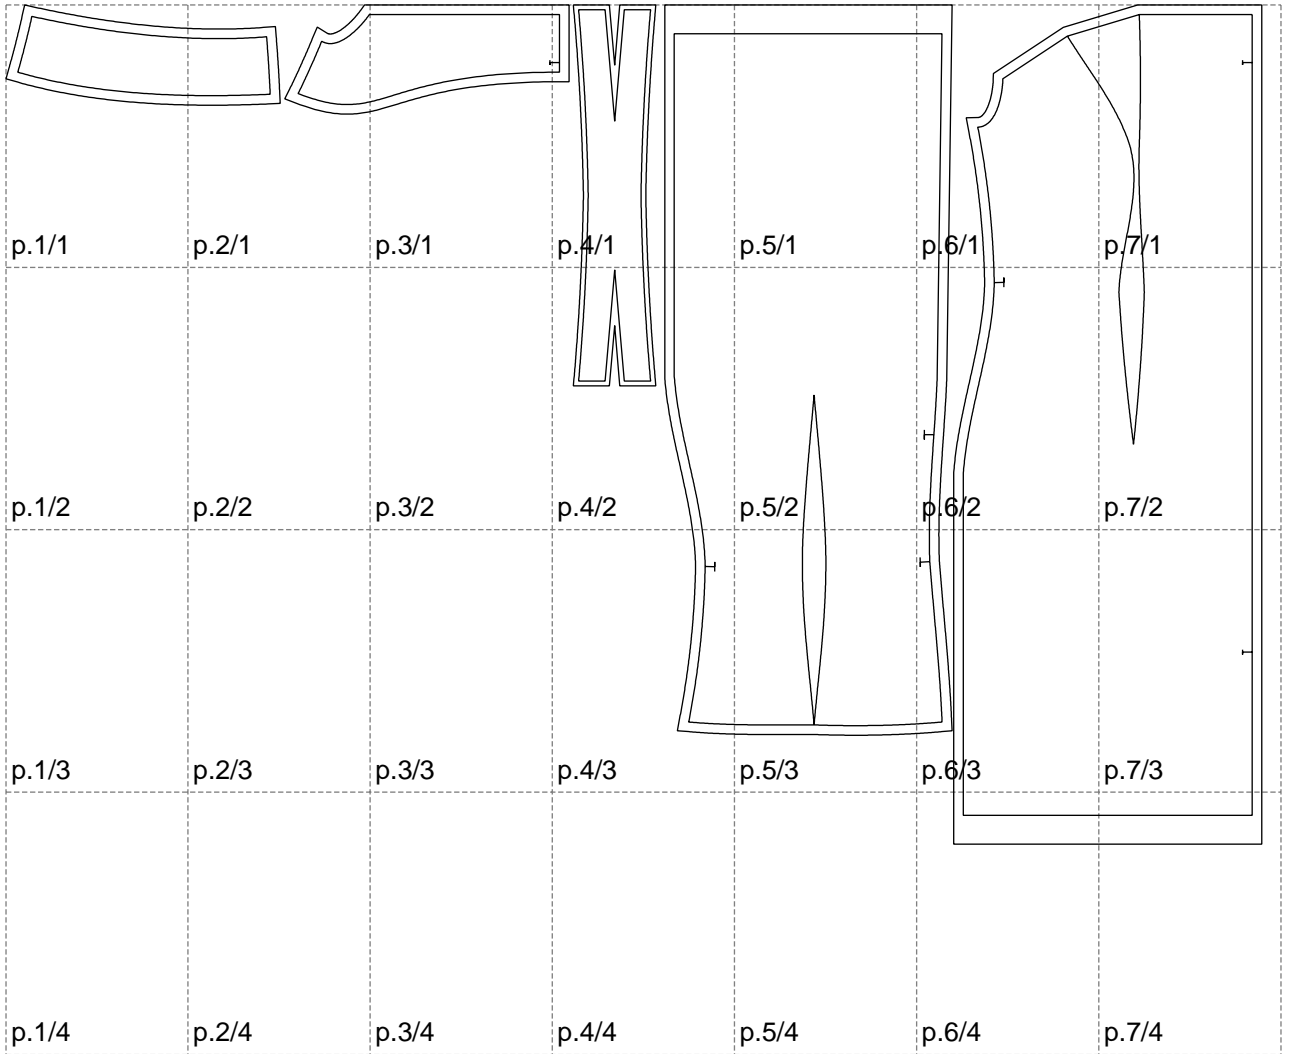

Not for print

Paper size: A4, size:1308.74 x874.41 mm

# Example

size:1246.99 x874.41 mm

Maneken =1 ver.0

rz\_1=170

rz\_16=104

rz\_17=88.9

rz\_18=84.4

rz\_19=112

rz\_20=109.3

---

. . . . .  
. . . . .  
. . . . .