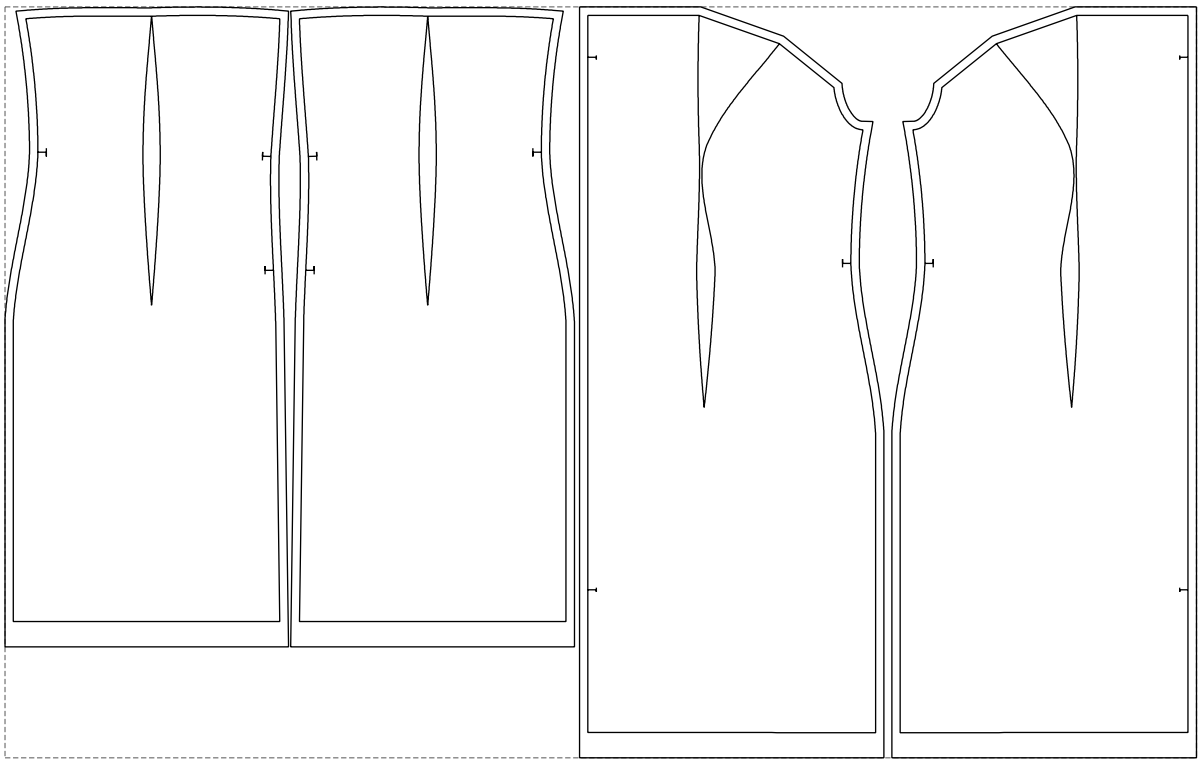

Not for print

Paper size: A4, size:1278.42 x894.34 mm

Example

size:1418.92 x894.34 mm

Maneken =1 ver.0

rz_1=170

rz_16=120

rz_17=104

rz_18=103.6

rz_19=128

rz_20=125.1

.
.
.