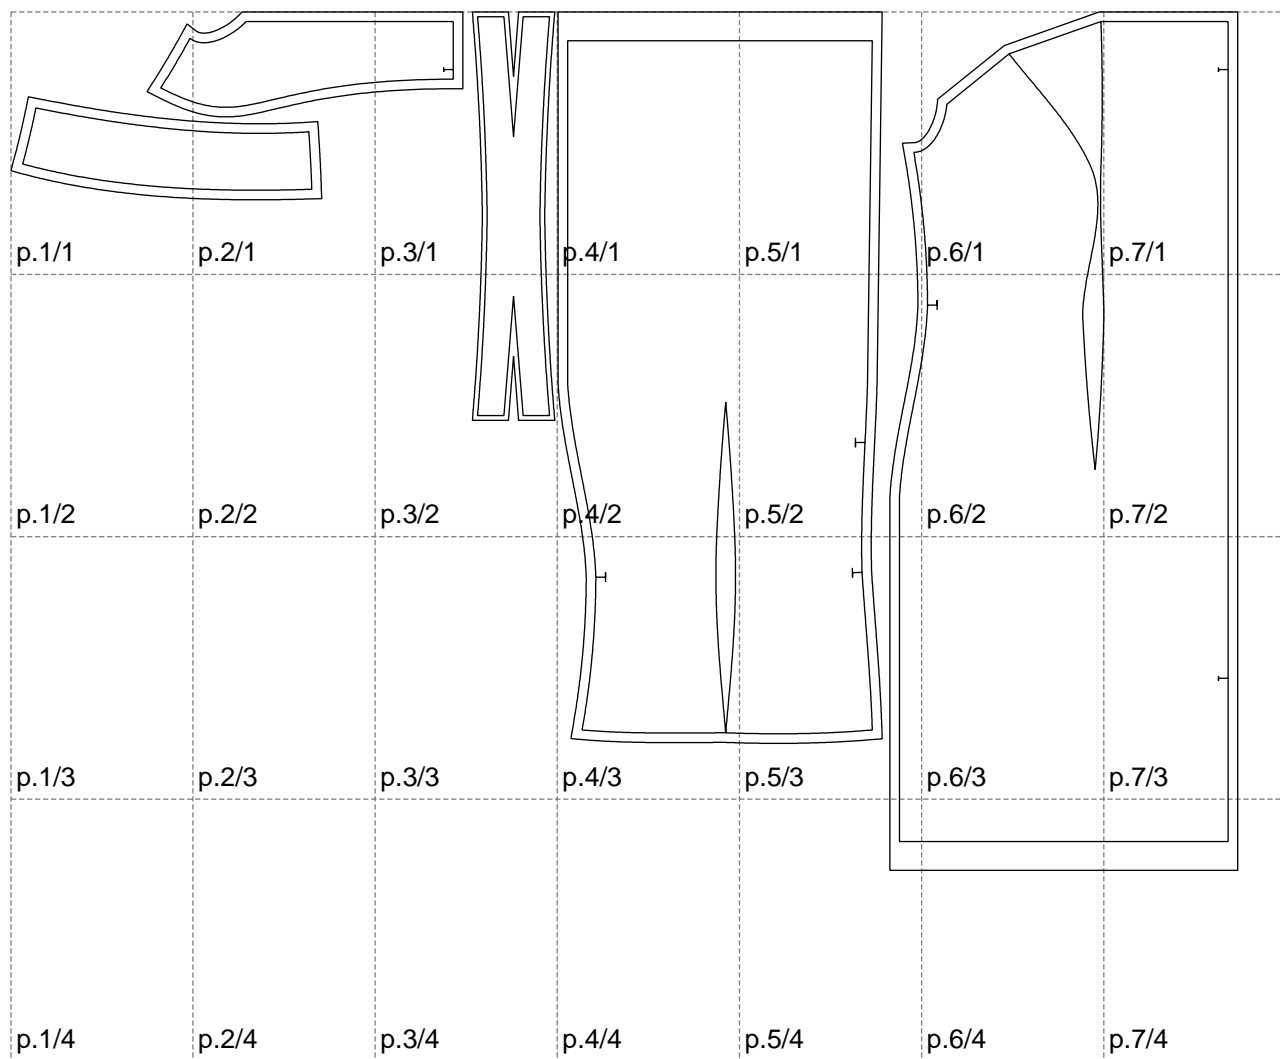

Not for print

Paper size: A4, size:1278.42 x894.34 mm

Example

size:1418.92 x894.34 mm

Maneken =1 ver.0

rz_1=170

rz_16=120

rz_17=104

rz_18=103.6

rz_19=128

rz_20=125.1

.
.
.