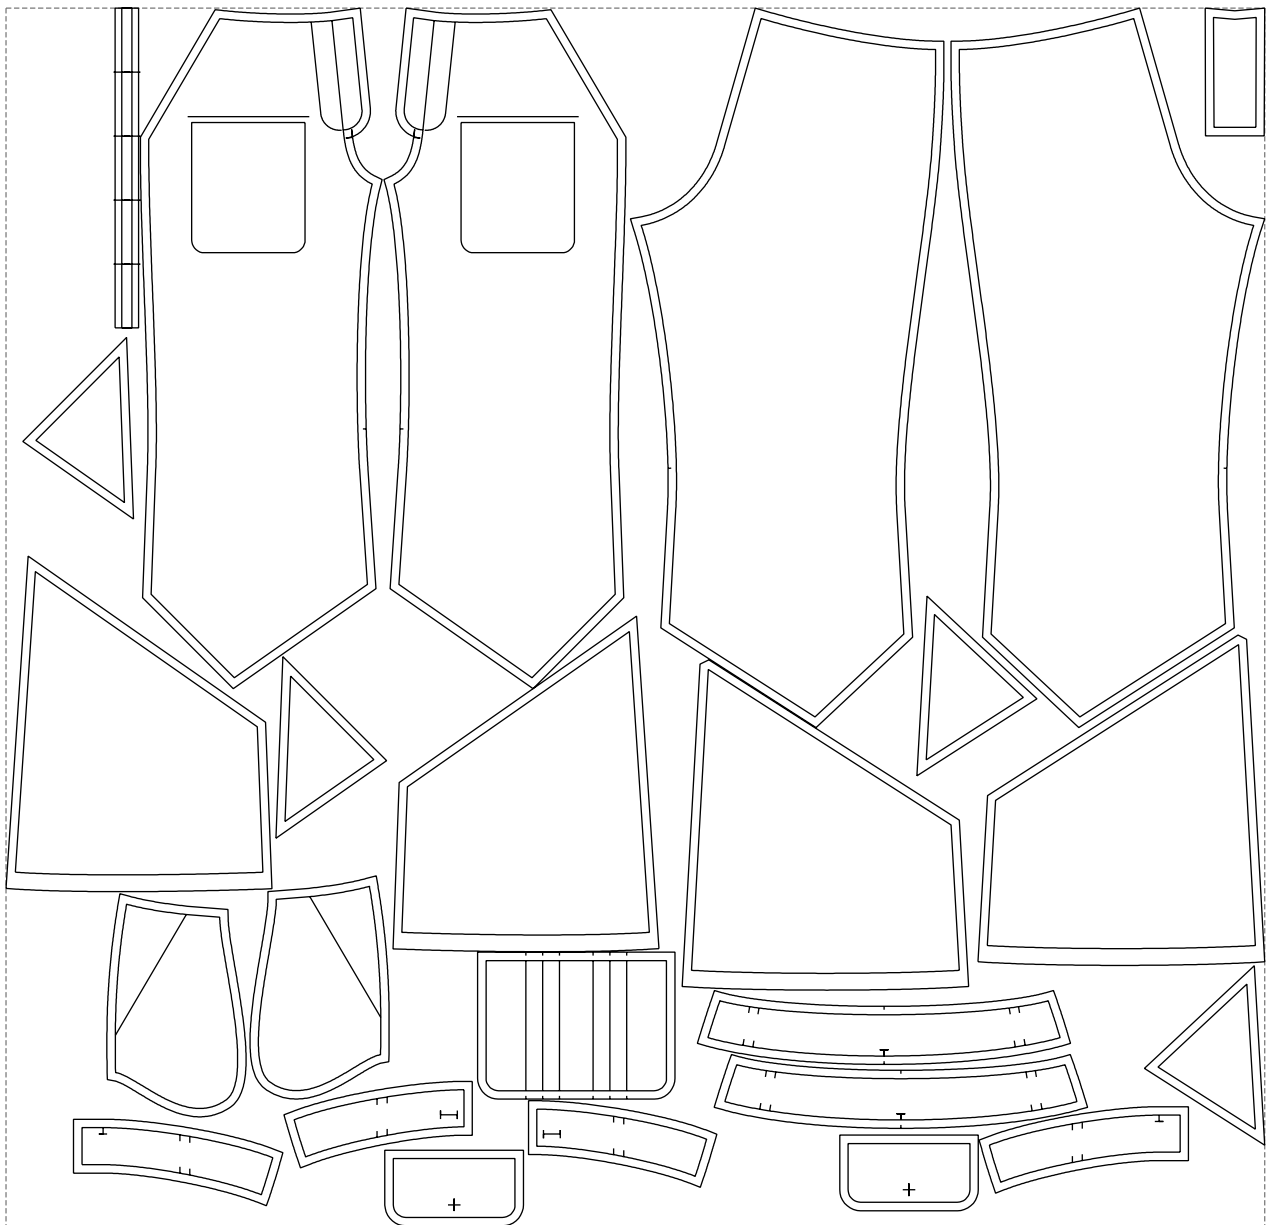

Not for print

Paper size: A4, size:1399.00 x856.77 mm

# Example

size:1499.00 x1450.31 mm

Maneken =1 ver.0

rz\_1=170

rz\_16=88

rz\_17=75.6

rz\_18=67.6

rz\_19=96