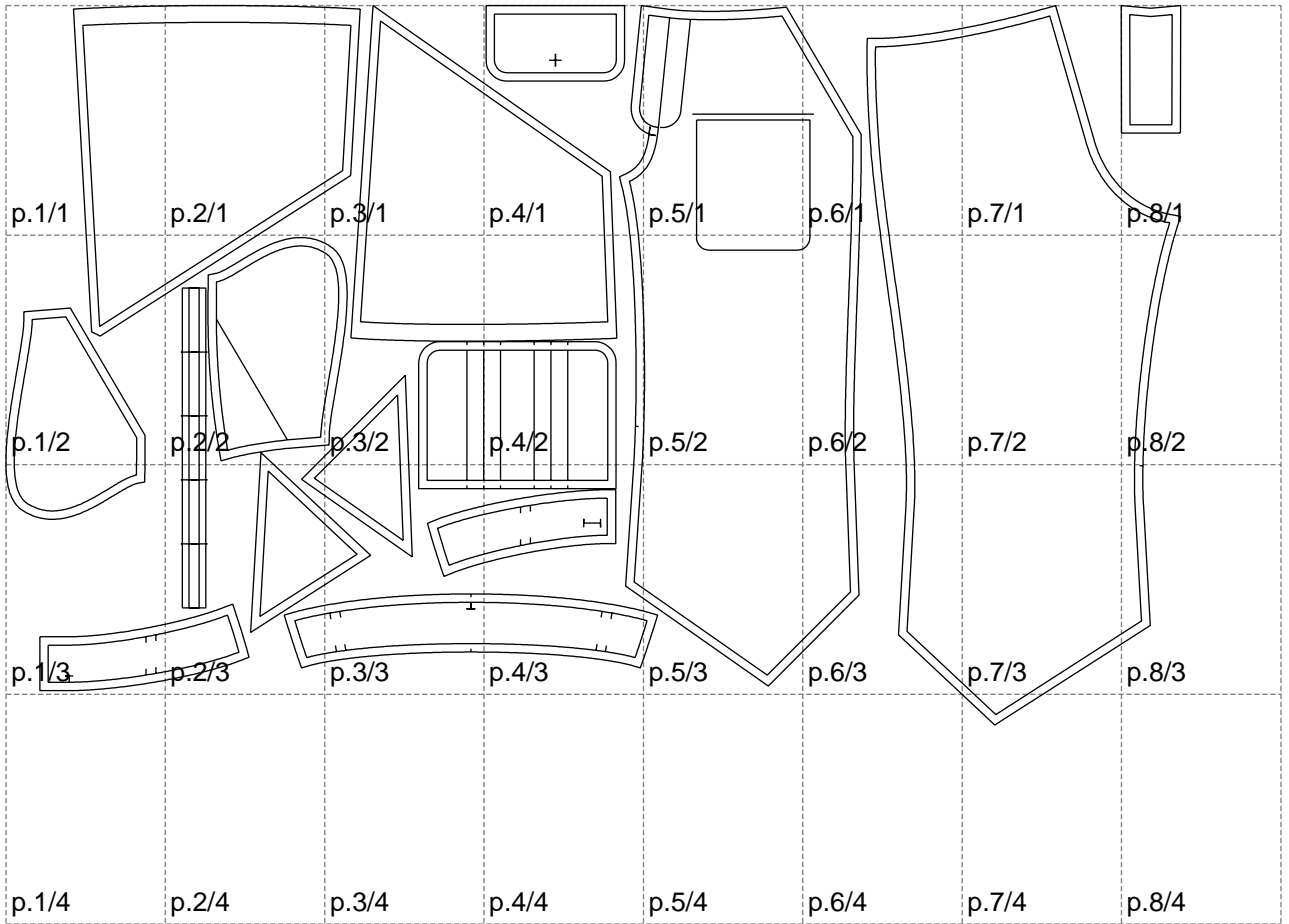

Not for print

Paper size: A4, size:1399.00 x856.77 mm

# Example

size:1499.00 x1450.31 mm

Maneken =1 ver.0

rz\_1=170

rz\_16=88

rz\_17=75.6

rz\_18=67.6

rz\_19=96

rz\_20=94.6

---

. . . . .  
. . . . .  
. . . . .