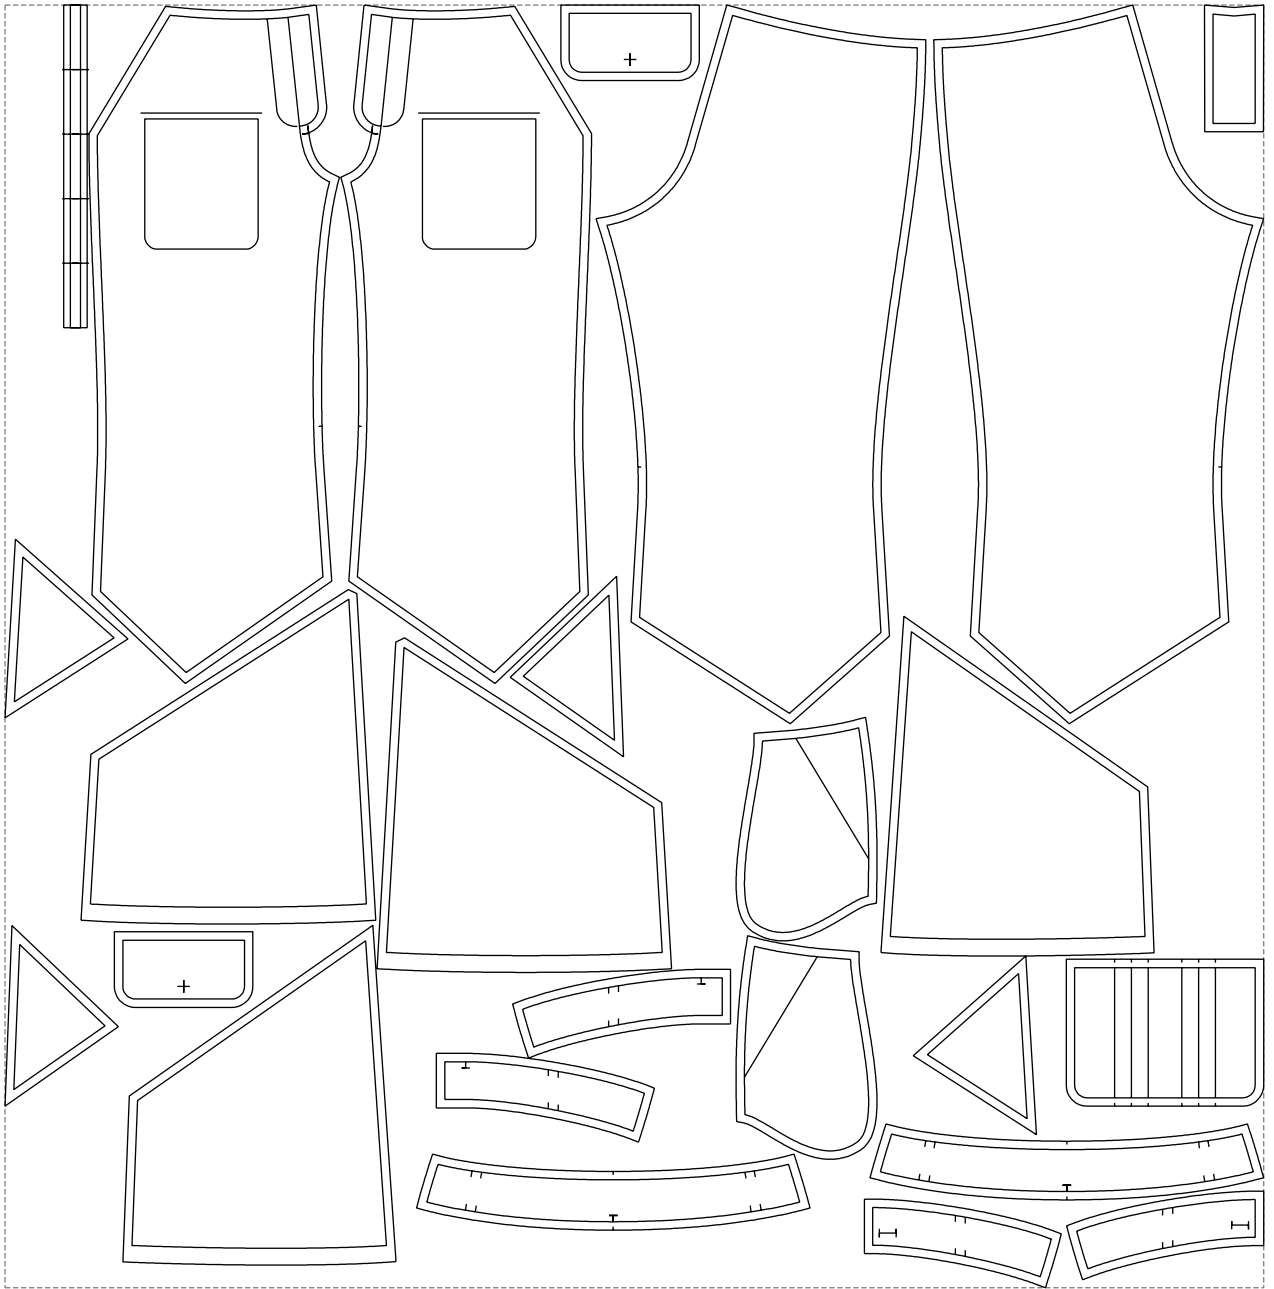

Not for print

Paper size: A4, size:1401.00 x856.27 mm

Example

size:1499.00 x1528.05 mm

Maneken =1 ver.0

rz_1=170

rz_16=92

rz_17=78.8

rz_18=71.8

rz_19=100

rz_20=98.1

.
.
.