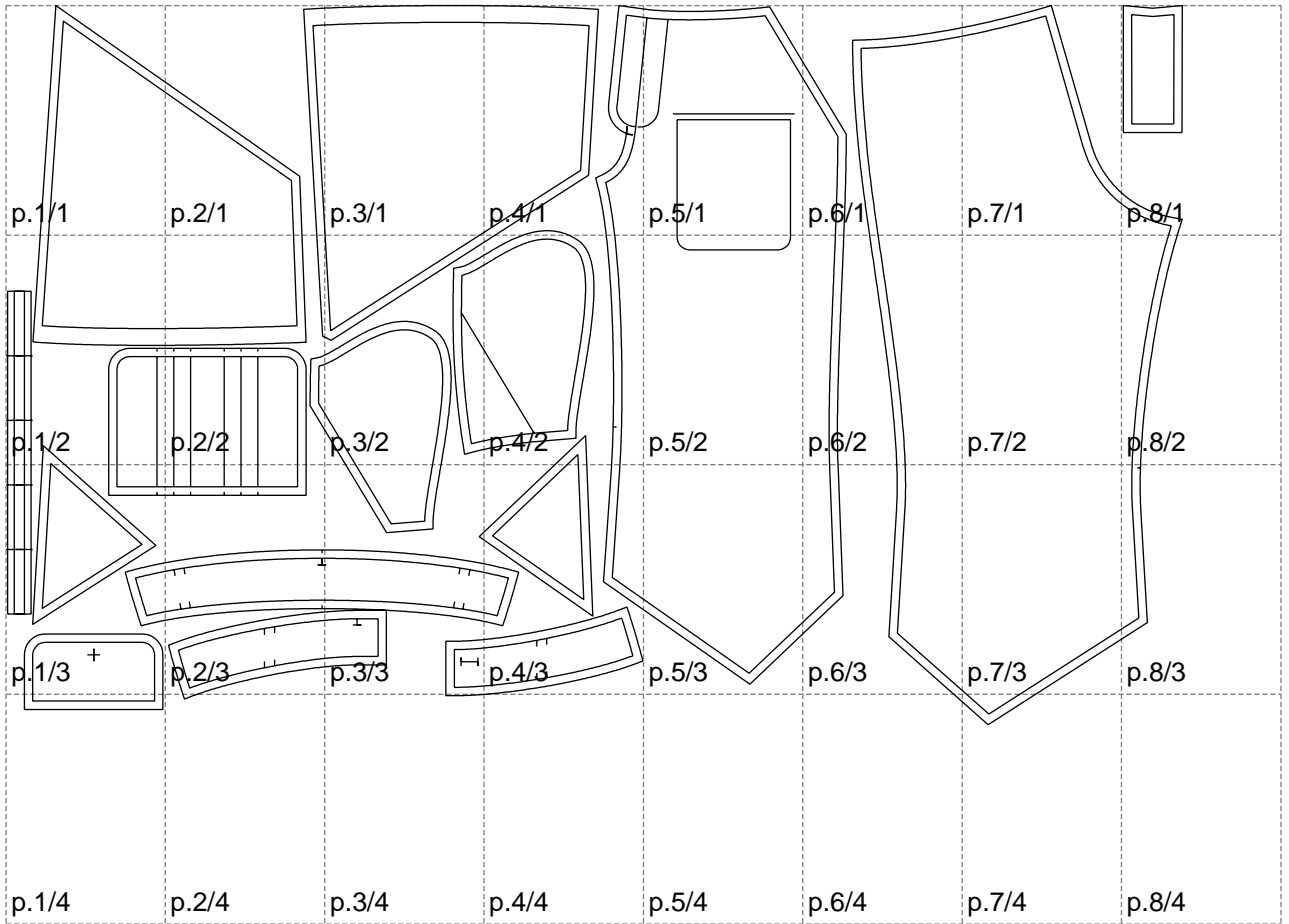

Not for print

Paper size: A4, size:1401.00 x856.27 mm

Example

size:1499.00 x1528.05 mm

Maneken =1 ver.0

rz_1=170

rz_16=92

rz_17=78.8

rz_18=71.8

rz_19=100

rz_20=98.1

.
.
.