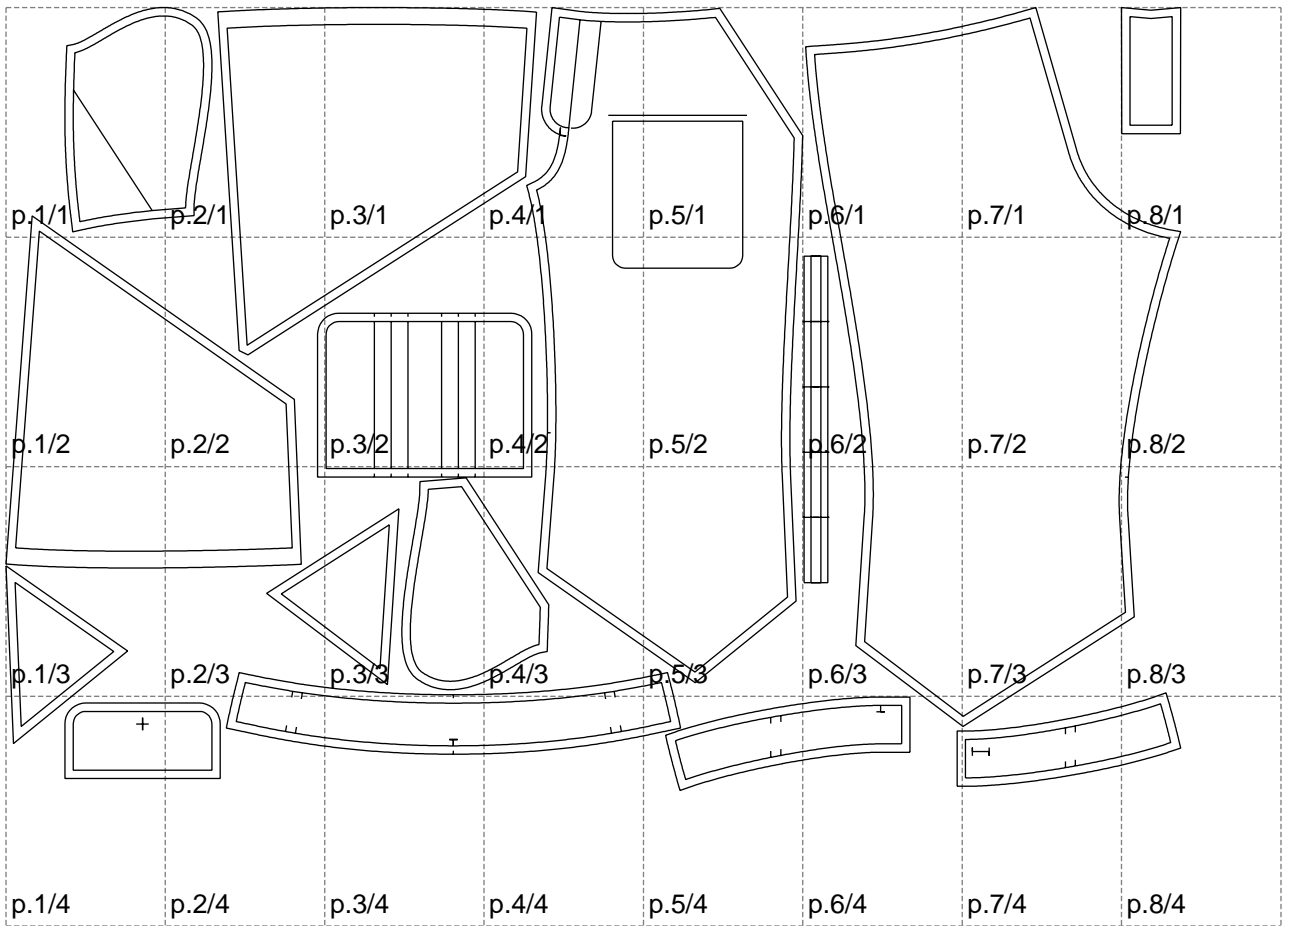

Not for print

Paper size: A4, size:1399.00 x932.15 mm

# Example

size:1499.00 x1669.34 mm

Maneken =1 ver.0

rz\_1=170

rz\_16=104

rz\_17=88.9

rz\_18=84.4

rz\_19=112

rz\_20=109.3

---

. . . . .  
. . . . .  
. . . . .