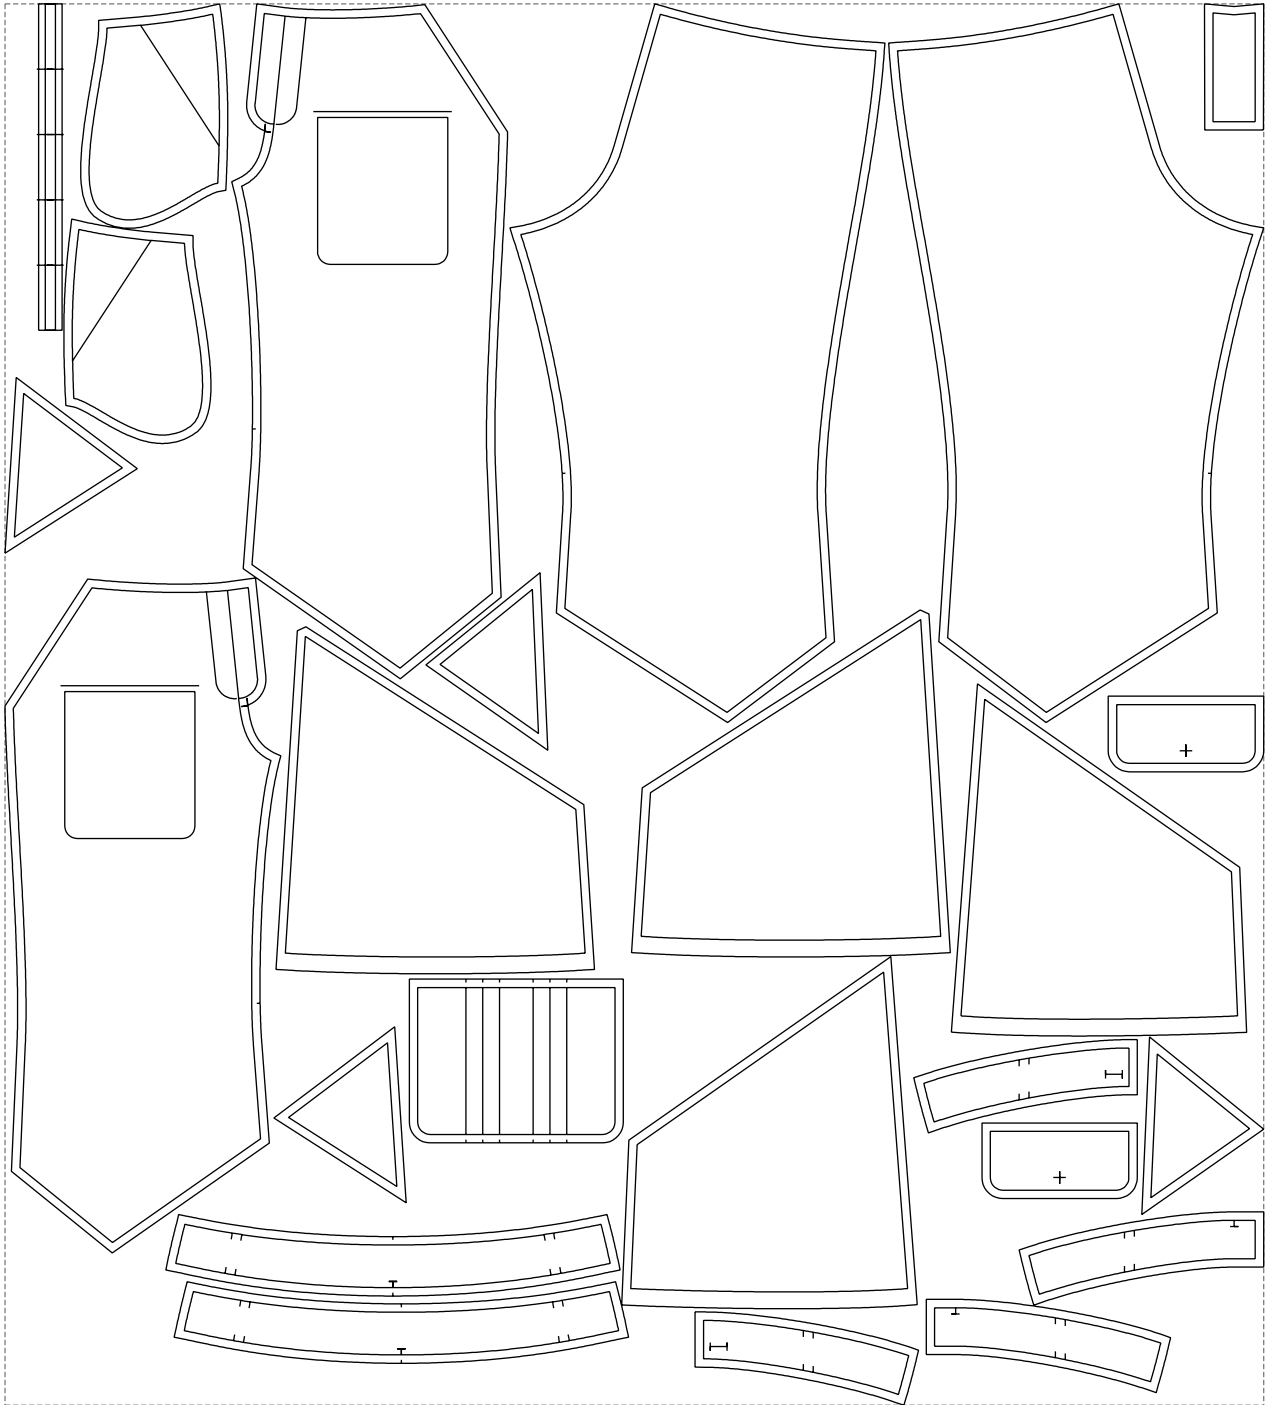

Not for print

Paper size: A4, size:1399.00 x932.15 mm

# Example

size:1499.00 x1669.34 mm

Maneken =1 ver.0

rz\_1=170

rz\_16=104

rz\_17=88.9

rz\_18=84.4

rz\_19=112