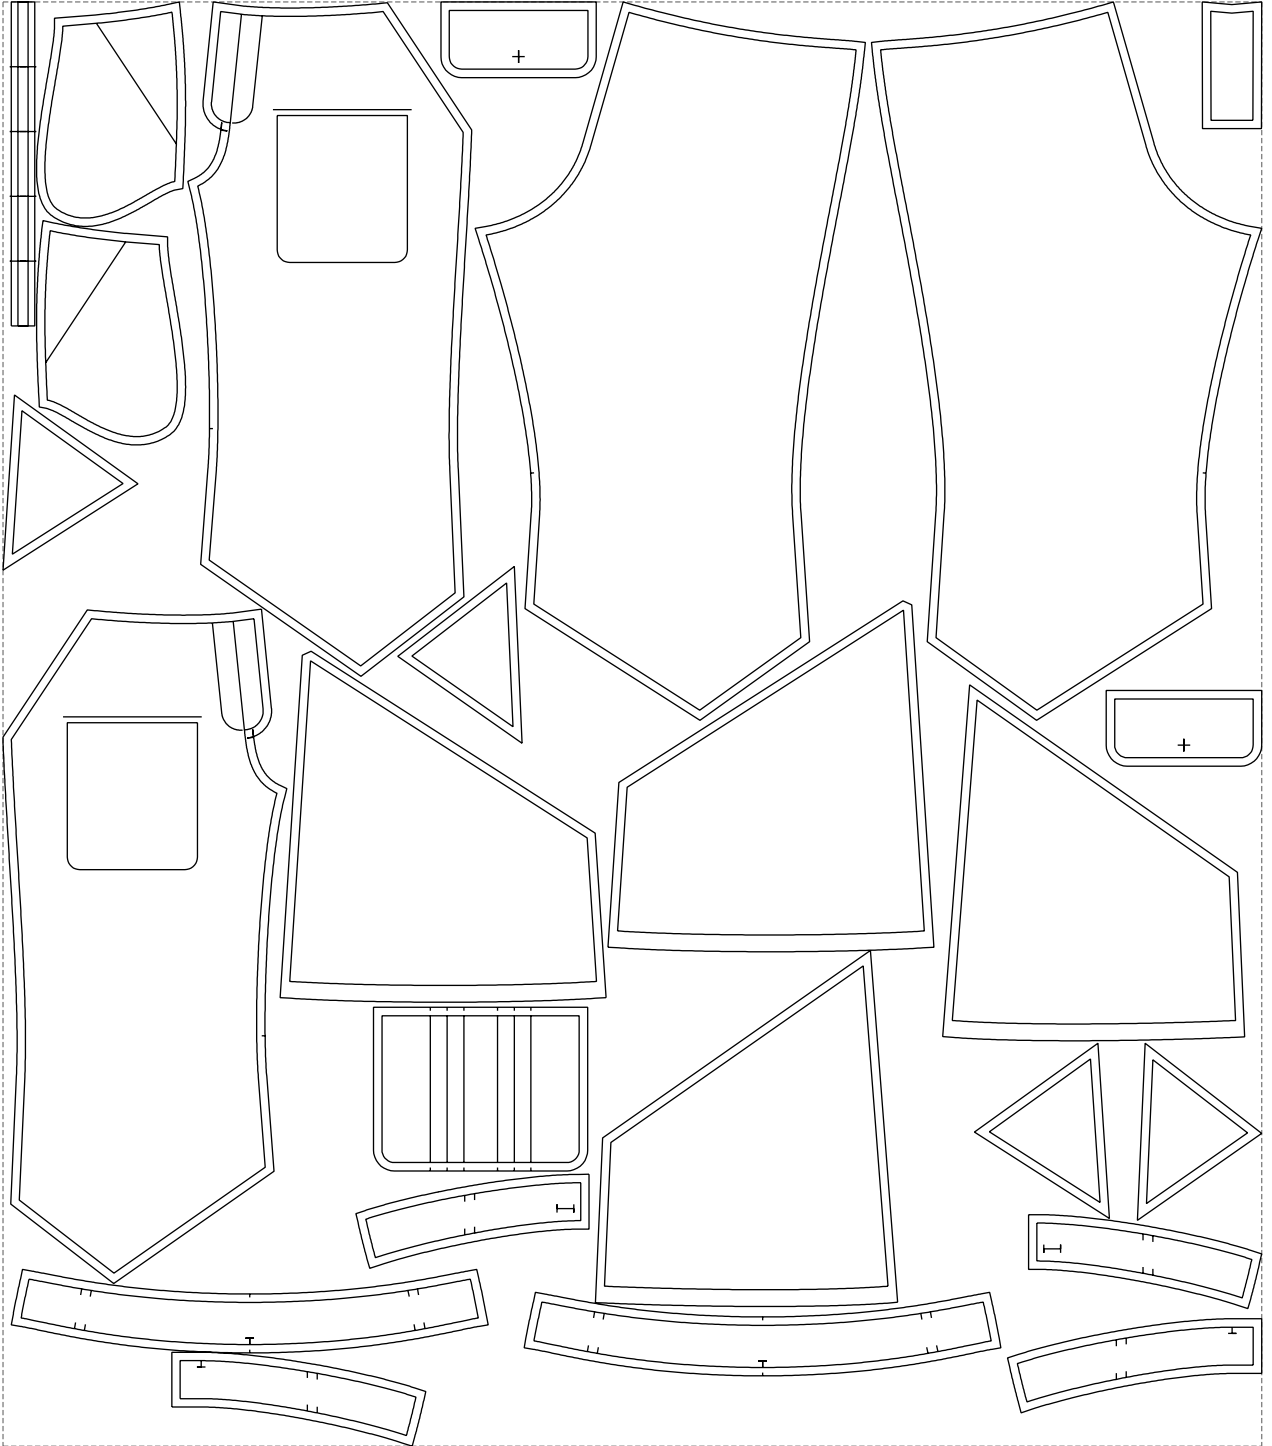

Not for print

Paper size: A4, size:1399.00 x929.23 mm

# Example

size:1499.00 x1720.39 mm

Maneken =1 ver.0

rz\_1=170

rz\_16=108

rz\_17=92.5

rz\_18=89.2

rz\_19=116