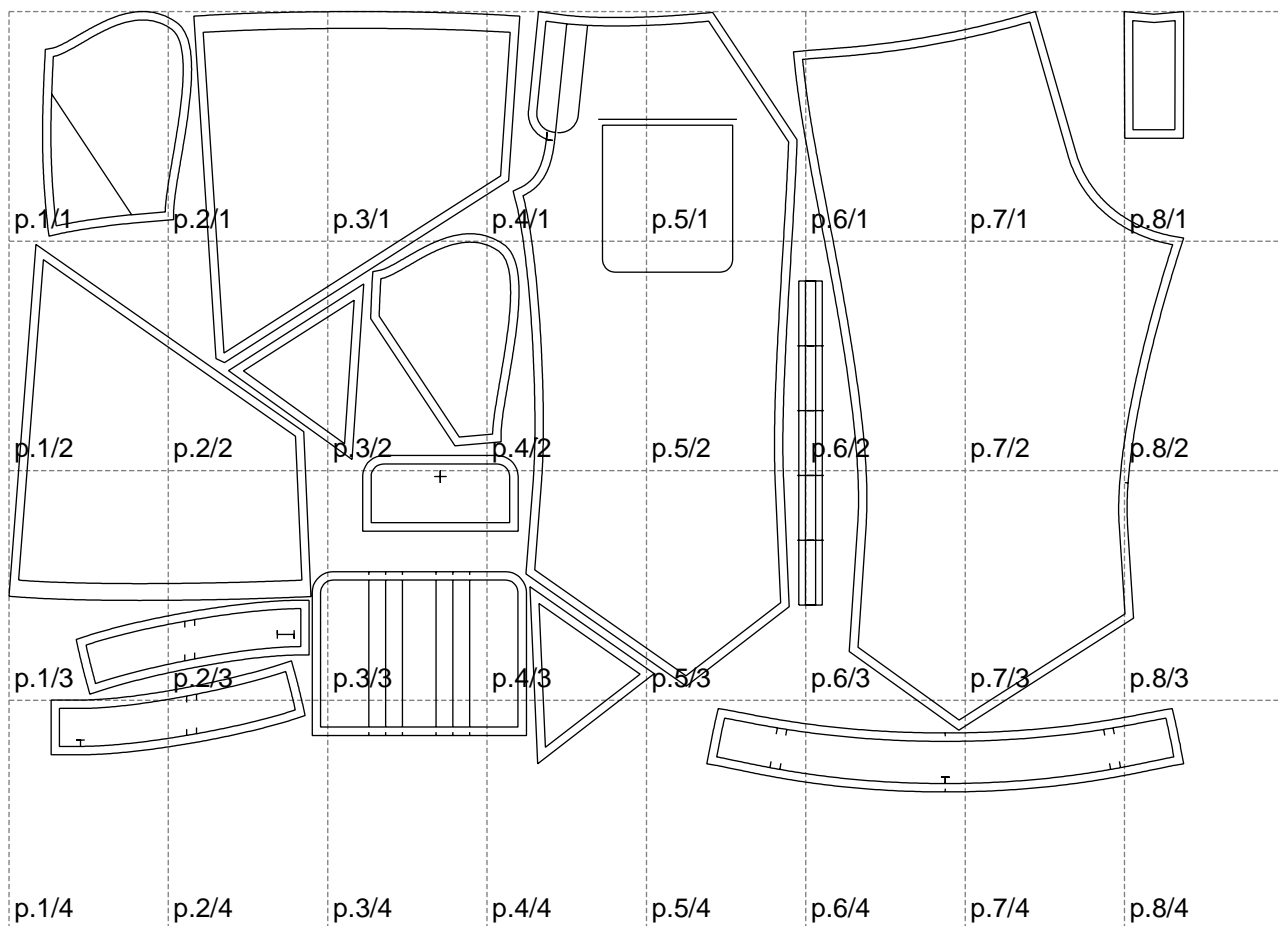

Not for print

Paper size: A4, size:1399.00 x929.23 mm

# Example

size:1499.00 x1720.39 mm

Maneken =1 ver.0

rz\_1=170

rz\_16=108

rz\_17=92.5

rz\_18=89.2

rz\_19=116

rz\_20=113

---

. . . . .  
. . . . .  
. . . . .