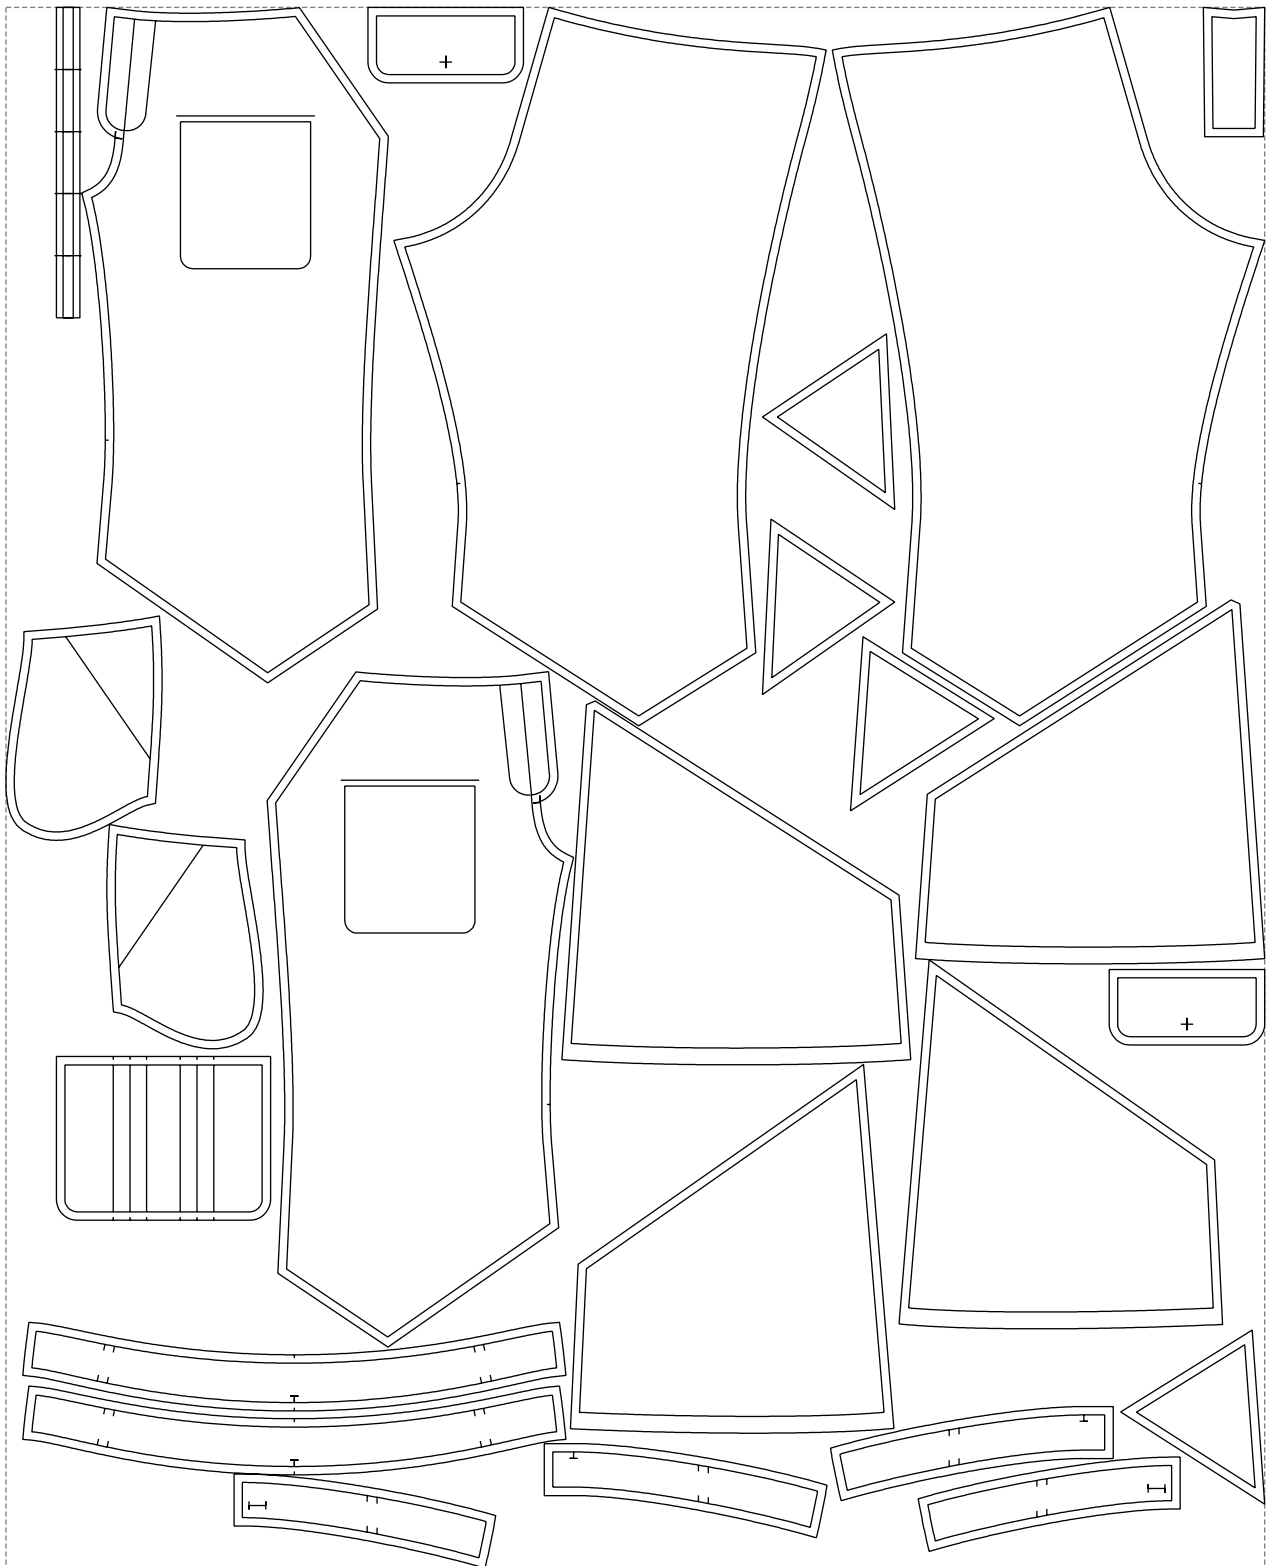

Not for print

Paper size: A4, size:1399.00 x1004.12 mm

# Example

size:1499.00 x1859.26 mm

Maneken =1 ver.0

rz\_1=170

rz\_16=120

rz\_17=104

rz\_18=103.6

rz\_19=128

rz\_20=125.1

---

. . . . .  
. . . . .  
. . . . .