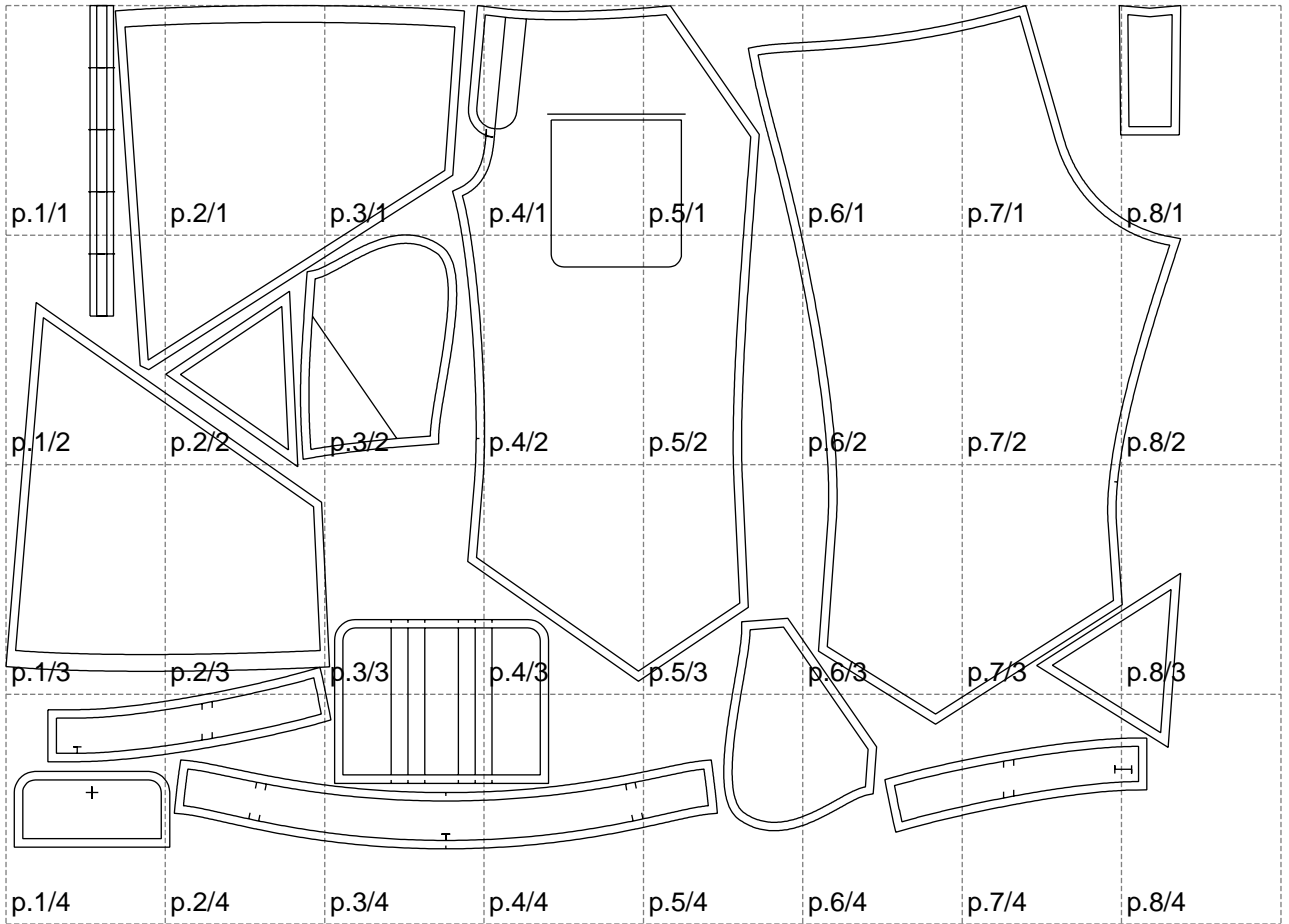

Not for print

Paper size: A4, size:1399.00 x1004.12 mm

# Example

size:1499.00 x1859.26 mm

Maneken =1 ver.0

rz\_1=170

rz\_16=120

rz\_17=104

rz\_18=103.6

rz\_19=128

rz\_20=125.1

---

. . . . .  
. . . . .  
. . . . .