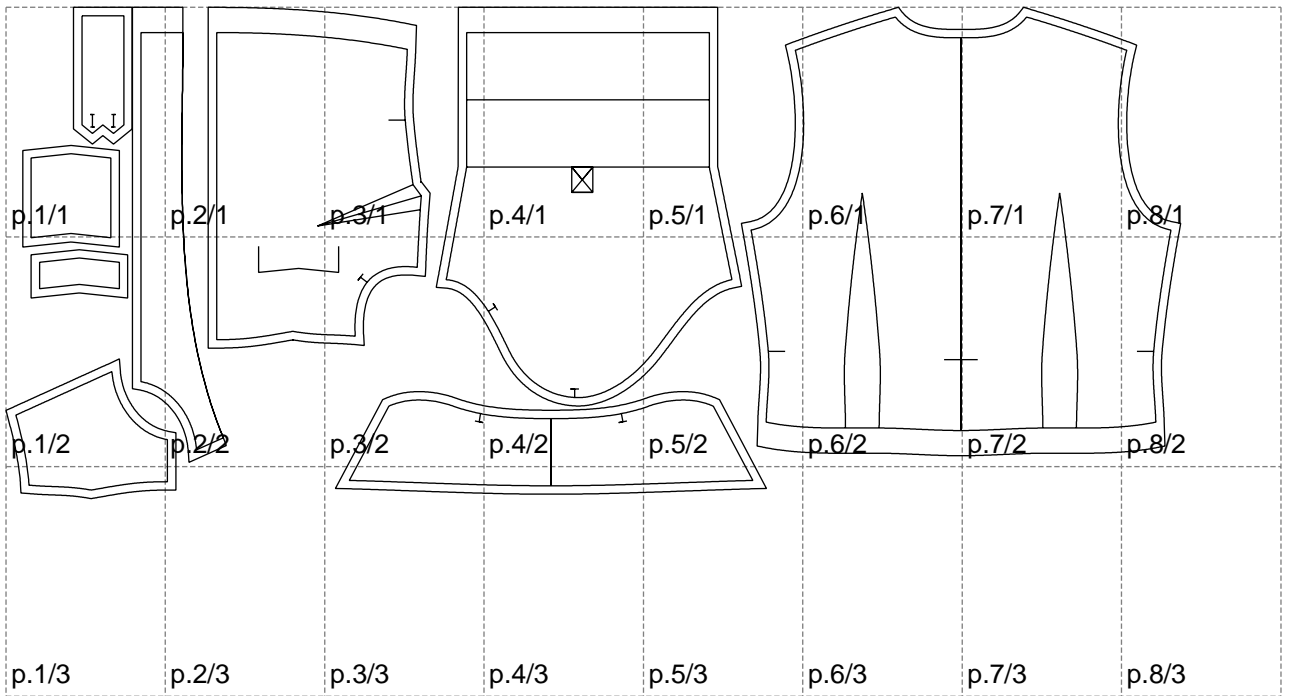

Not for print

Paper size: A4, size:1399.00 x584.97 mm

# Example

size:1047.71 x166.28 mm

Maneken =1 ver.0

rz\_1=170

rz\_16=88

rz\_17=75.6

rz\_18=67.6

rz\_19=96

rz\_20=94.6

---

. . . . .  
. . . . .  
. . . . .