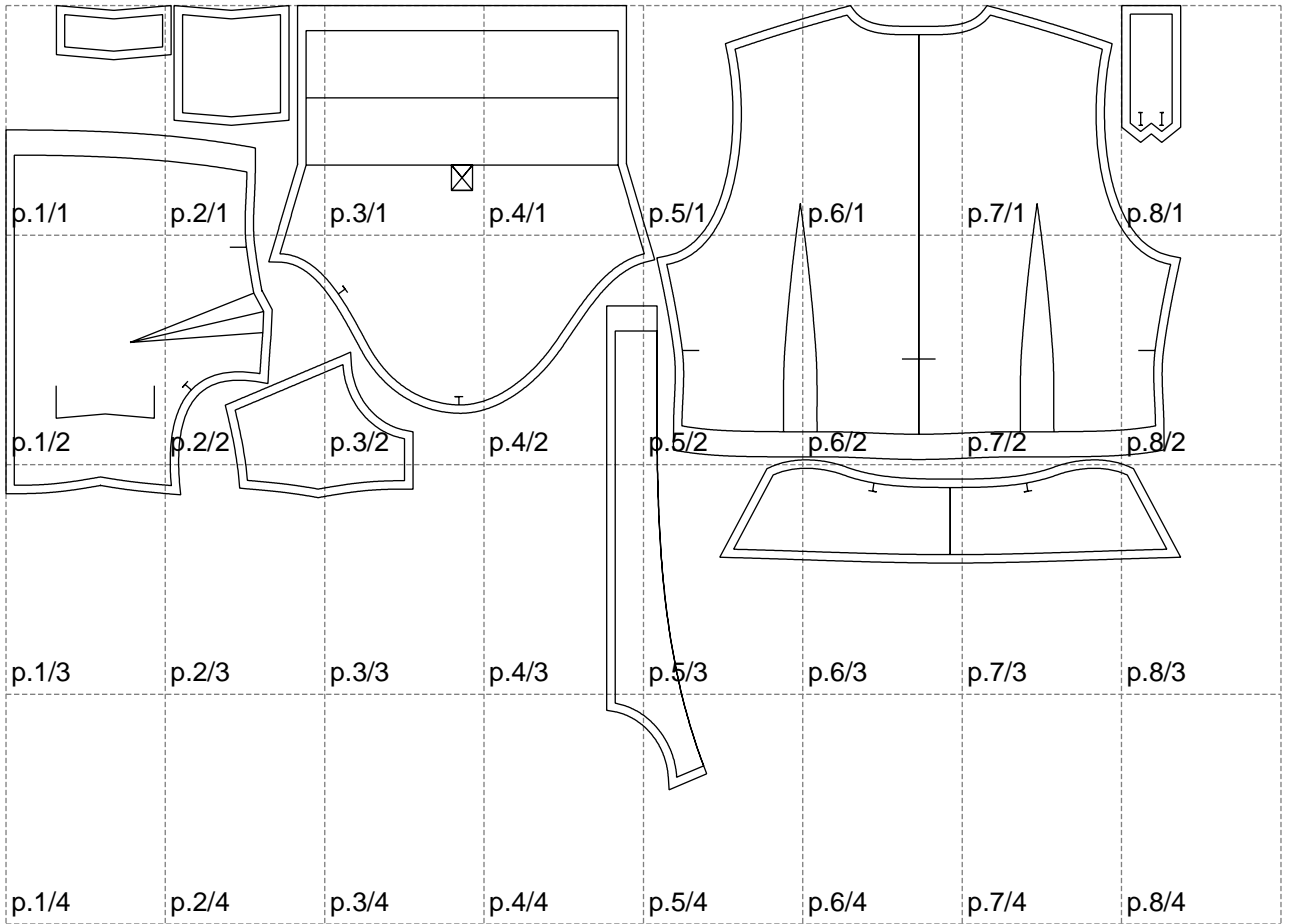

Not for print

Paper size: A4, size:1399.00 x933.75 mm

# Example

size:1168.43 x173.15 mm

Maneken =1 ver.0

rz\_1=170

rz\_16=108

rz\_17=92.5

rz\_18=89.2

rz\_19=116

rz\_20=113

---

. . . . .  
. . . . .  
. . . . .