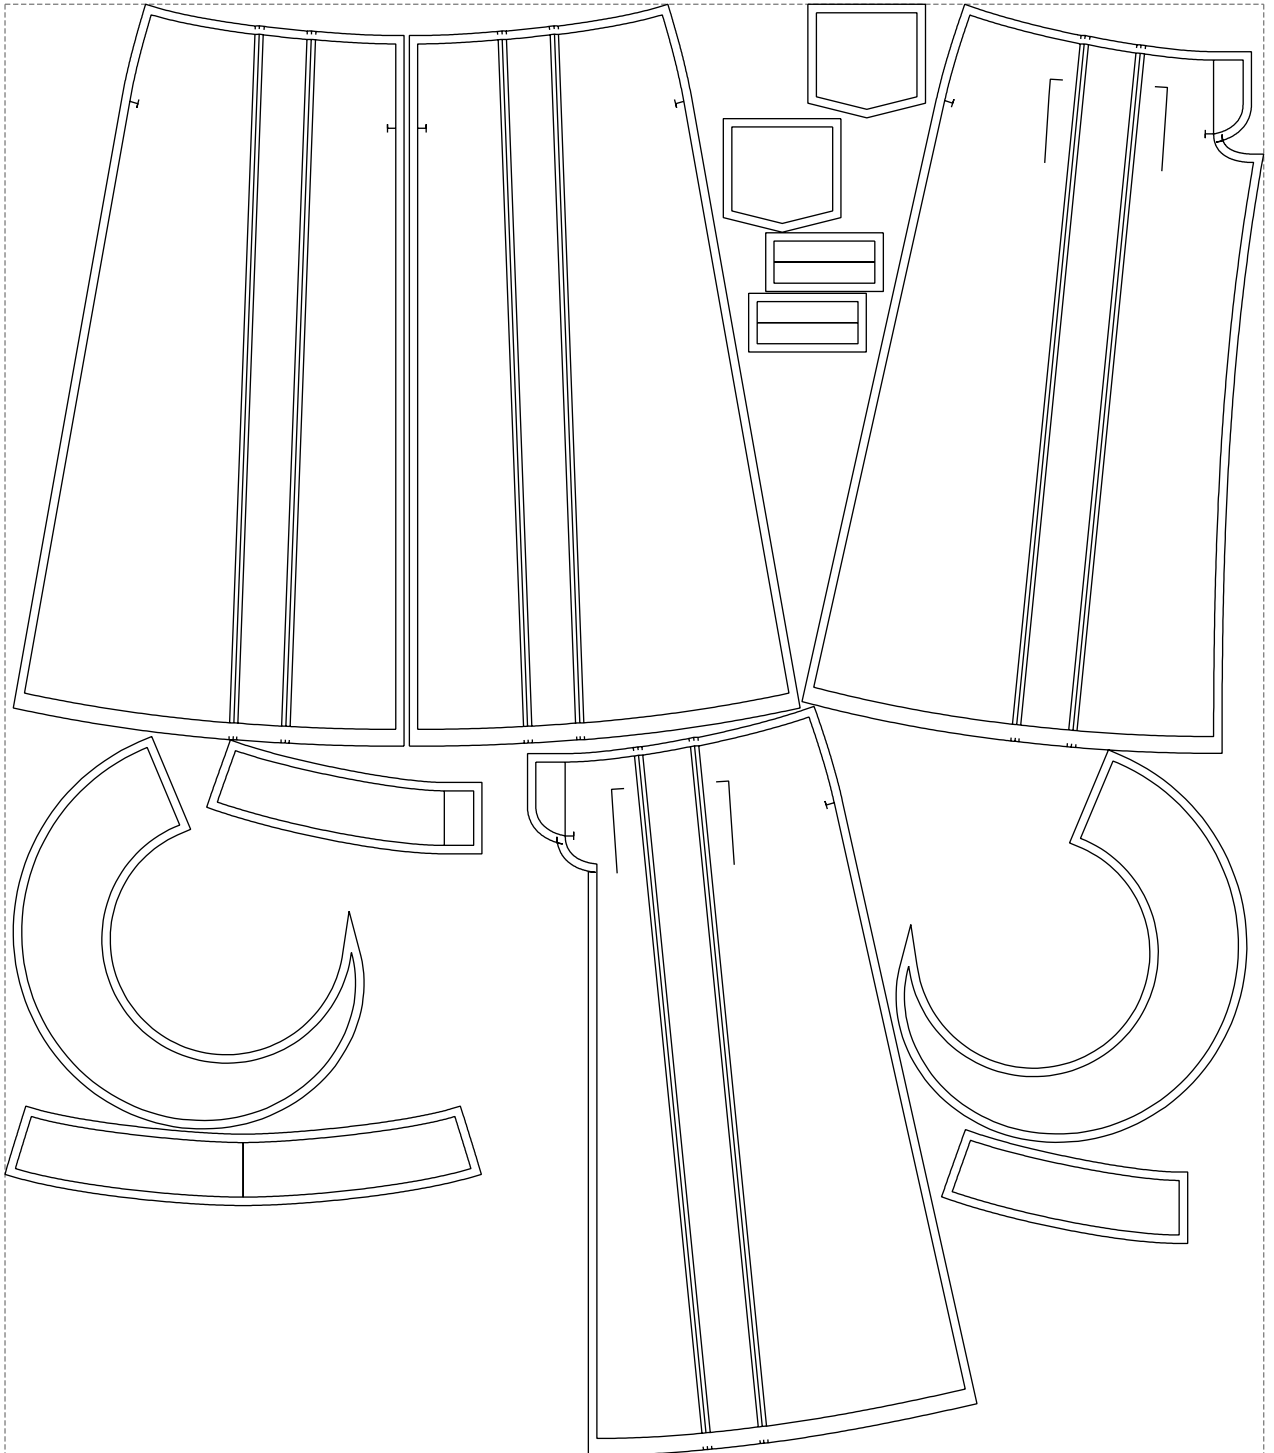

Not for print

Paper size: A4, size:1399.00 x1680.28 mm

# Example

size:1499.00 x1728.29 mm

Maneken =1 ver.0

rz\_1=170

rz\_16=112

rz\_17=96.2

rz\_18=94

rz\_19=120