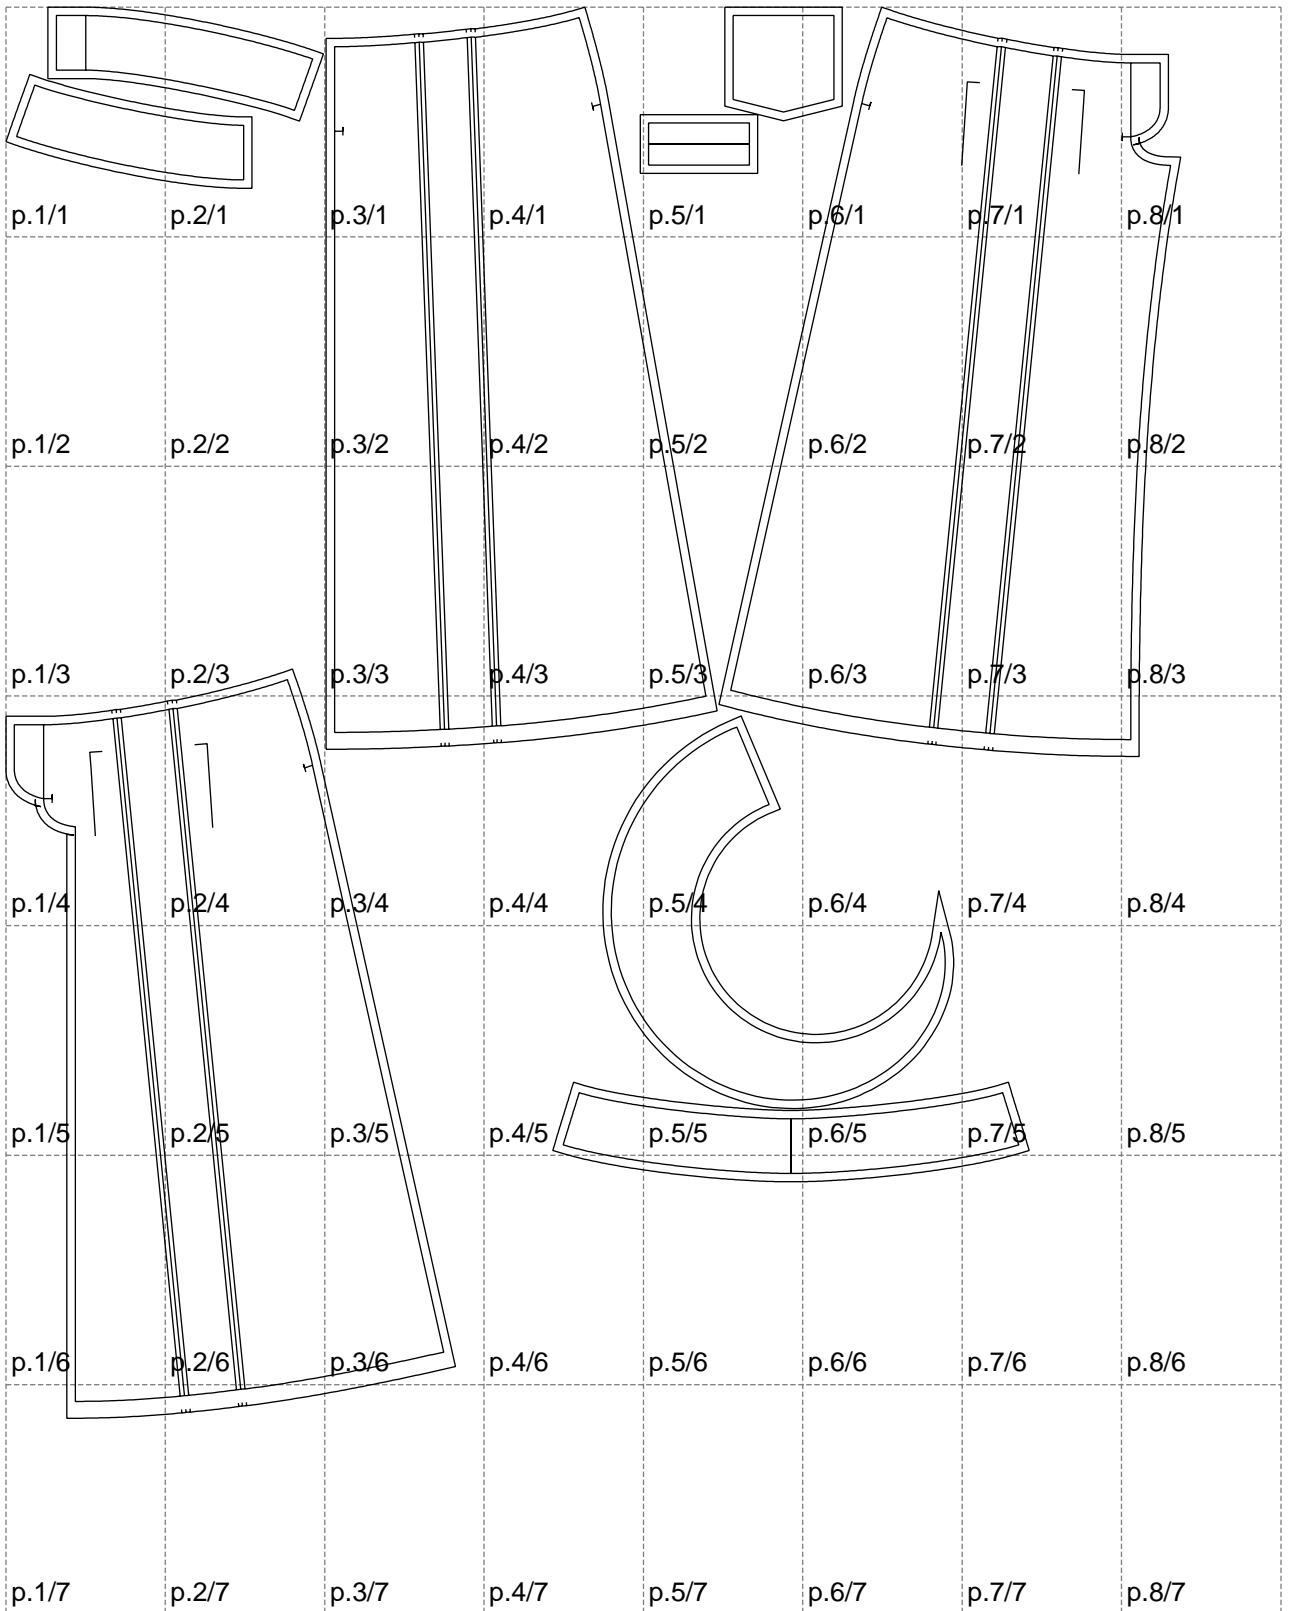

Not for print

Paper size: A4, size:1399.00 x1680.28 mm

# Example

size:1499.00 x1728.29 mm

Maneken =1 ver.0

rz\_1=170

rz\_16=112

rz\_17=96.2

rz\_18=94

rz\_19=120

rz\_20=117

---

. . . . .  
. . . . .  
. . . . .