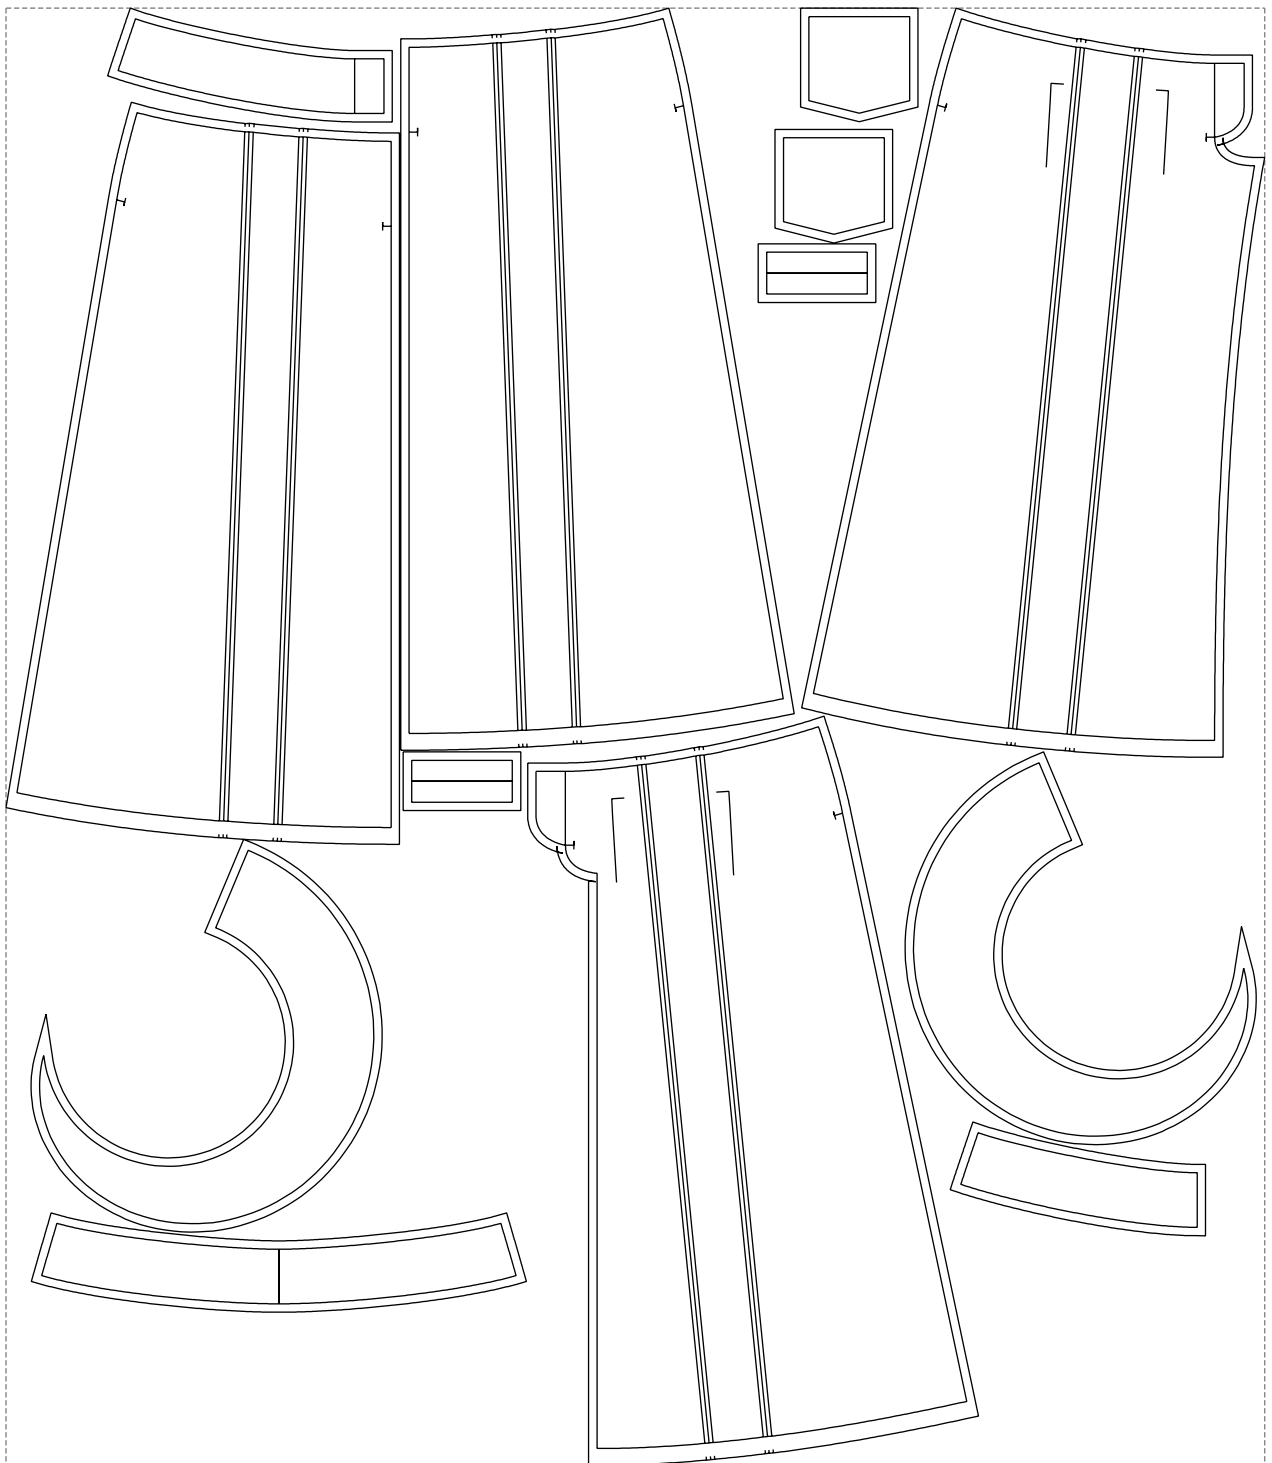

Not for print

Paper size: A4, size:1399.00 x1794.95 mm

# Example

size:1499.00 x1735.67 mm

Maneken =1 ver.0

rz\_1=170

rz\_16=116

rz\_17=100

rz\_18=98.8

rz\_19=124