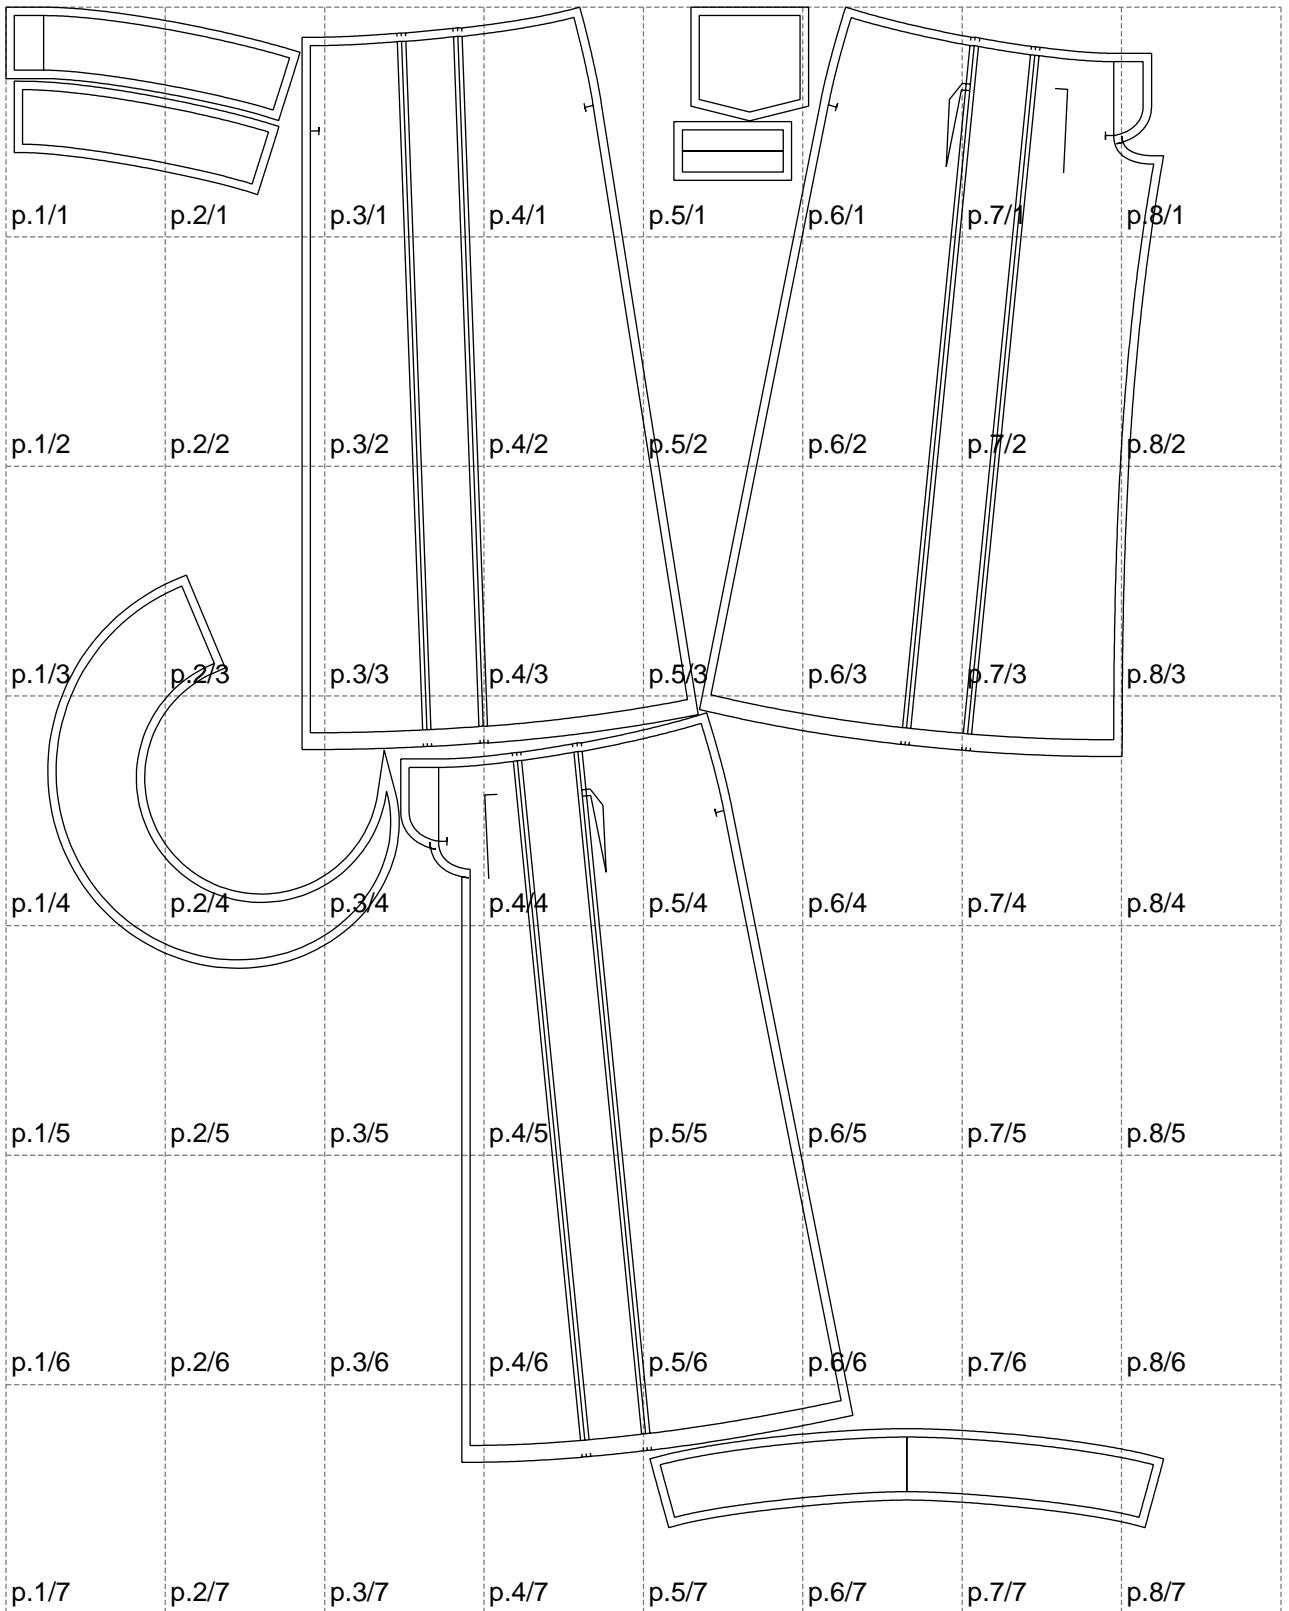

Not for print

Paper size: A4, size:1378.83 x1810.63 mm

# Example

size:1499.00 x1732.45 mm

Maneken =1 ver.0

rz\_1=170

rz\_16=120

rz\_17=104

rz\_18=103.6

rz\_19=128

rz\_20=125.1

---

. . . . .  
. . . . .  
. . . . .