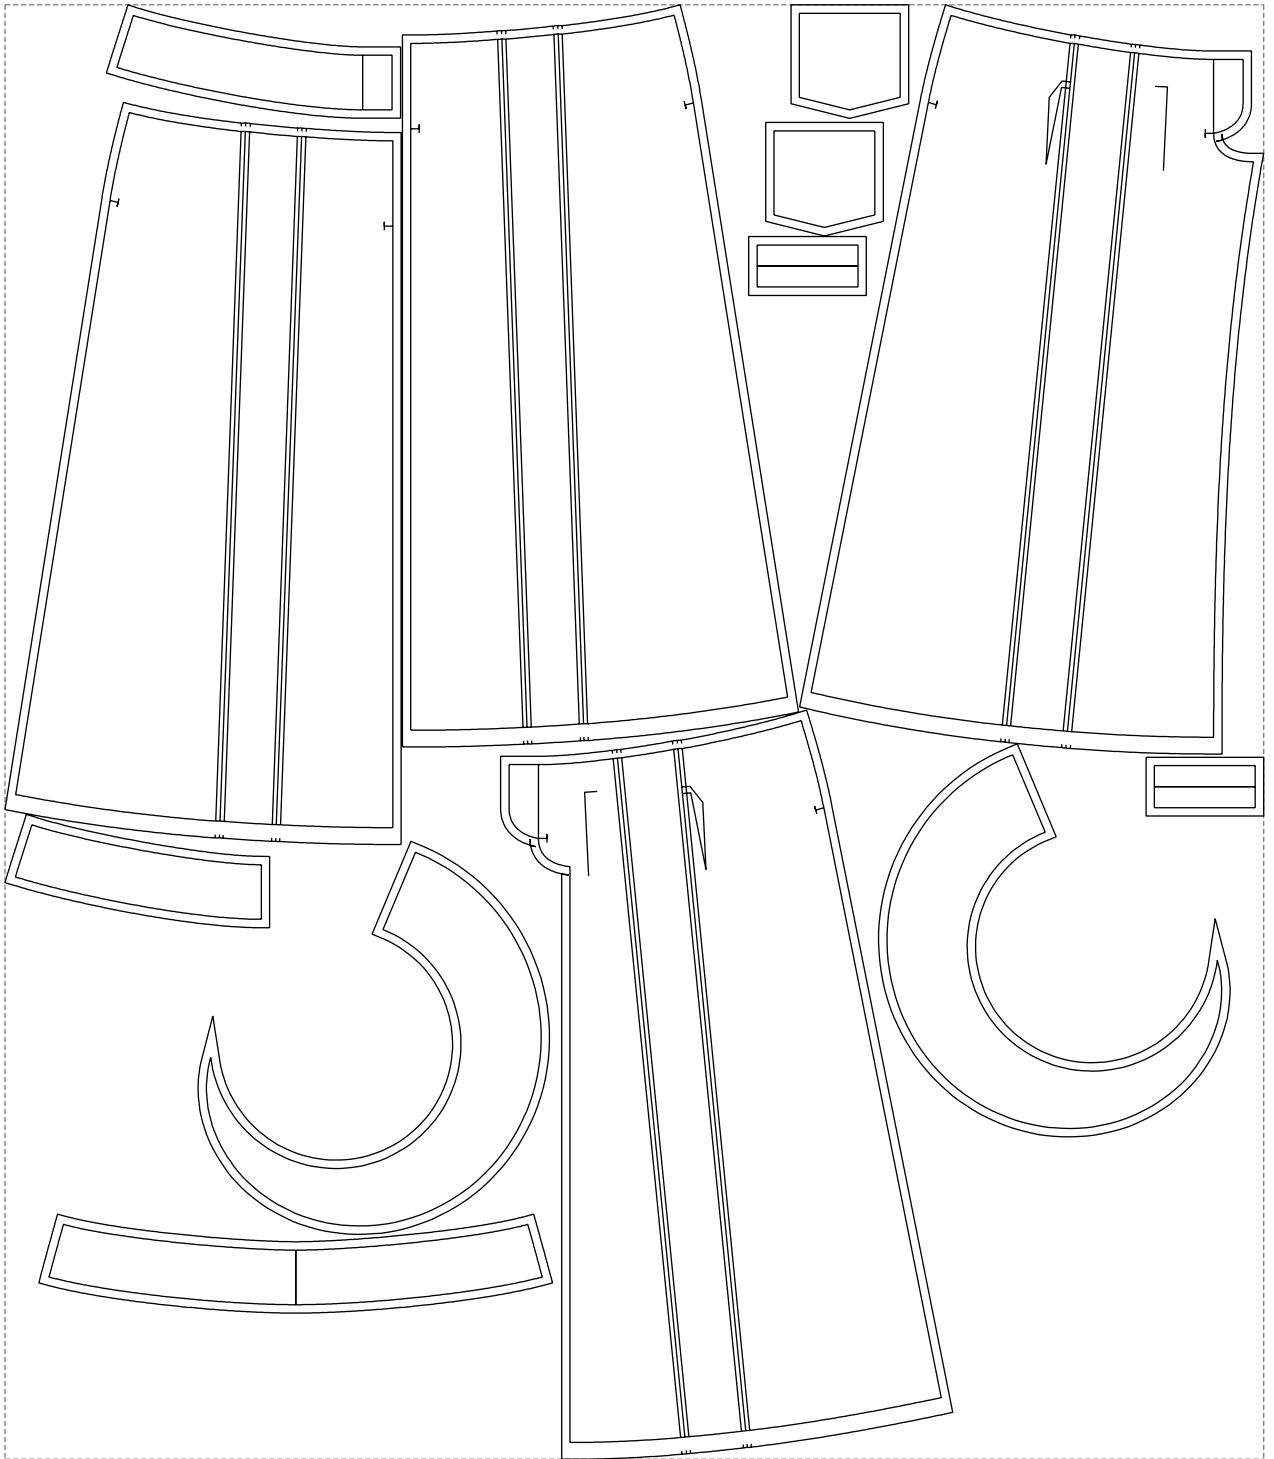

# Example

size:1499.00 x1732.45 mm

Maneken =1 ver.0

rz\_1=170

rz\_16=120

rz\_17=104

rz\_18=103.6

rz\_19=128