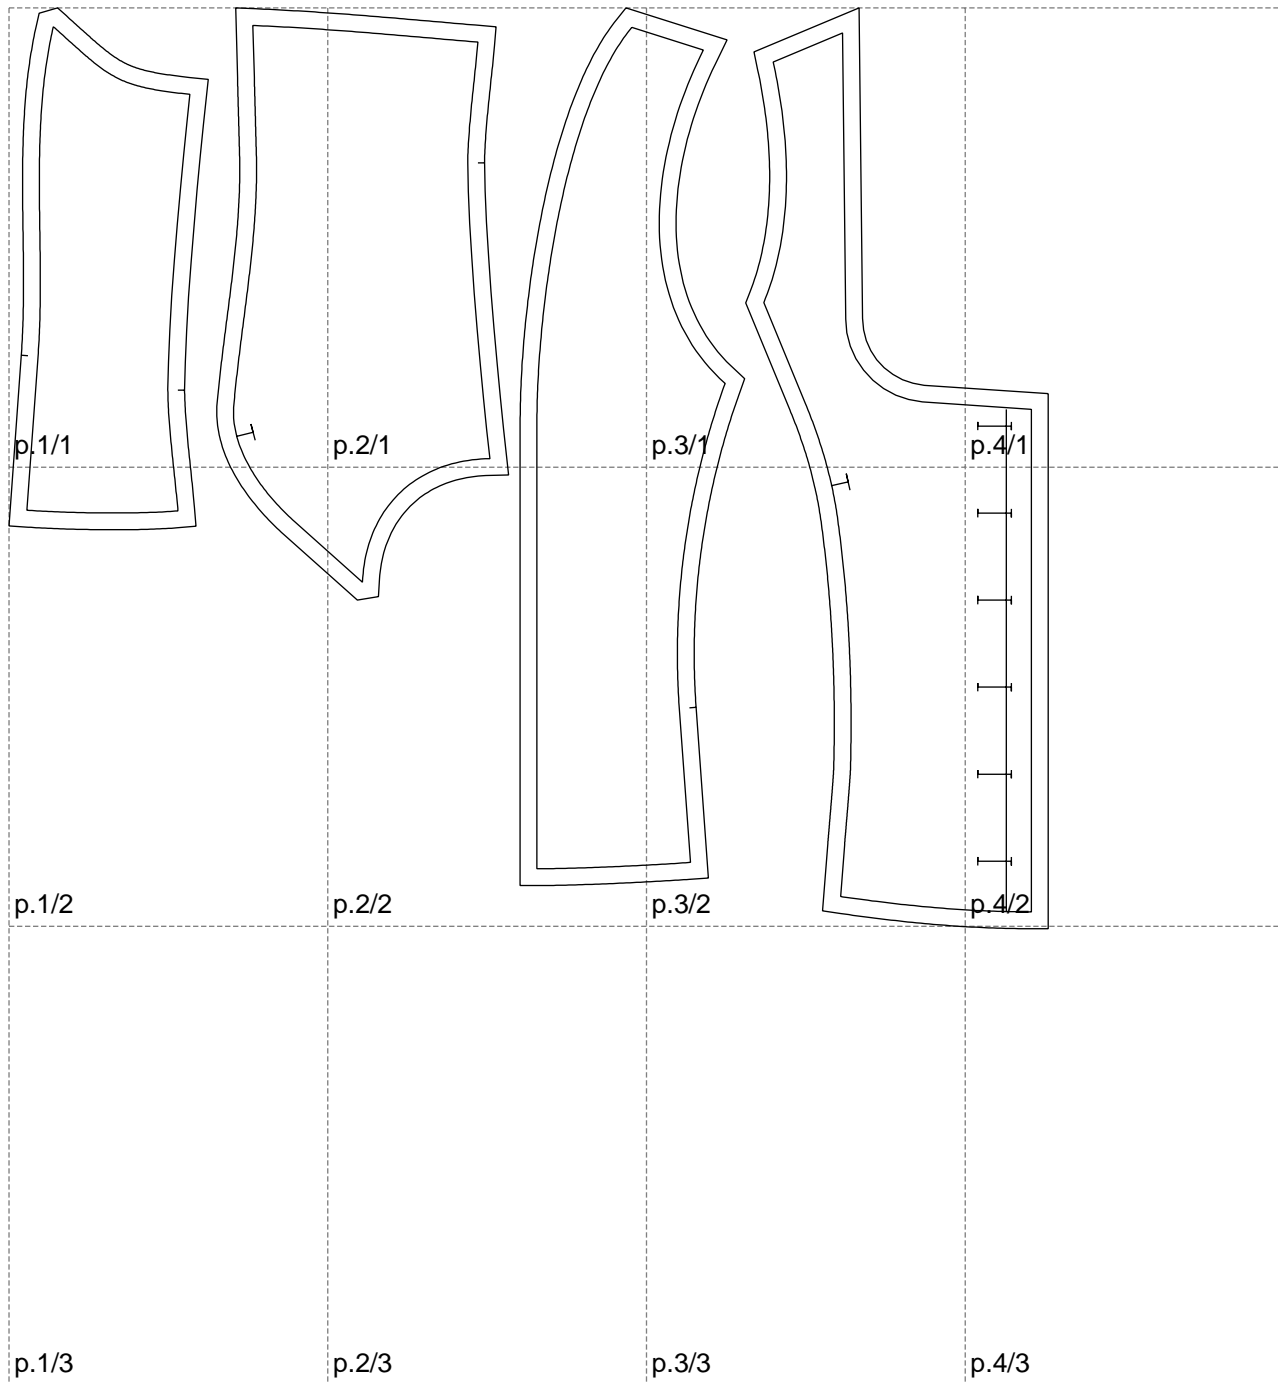

Not for print

Paper size: A4, size:618.87 x548.22 mm

Example

size:1248.96 x548.22 mm

Maneken =1 ver.0

rz_1=170

rz_16=92

rz_17=78.8

rz_18=71.8

rz_19=100

rz_20=98.1

.
.
.