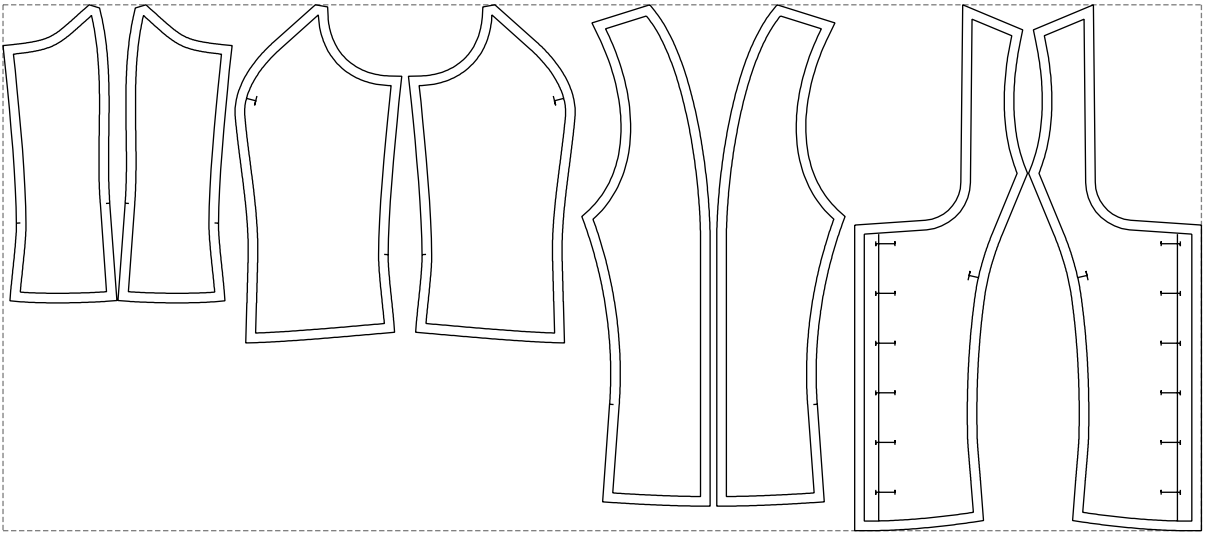

Not for print

Paper size: A4, size:618.87 x548.22 mm

Example

size:1248.96 x548.22 mm

Maneken =1 ver.0

rz_1=170

rz_16=92

rz_17=78.8

rz_18=71.8

rz_19=100

rz_20=98.1

.
.
.