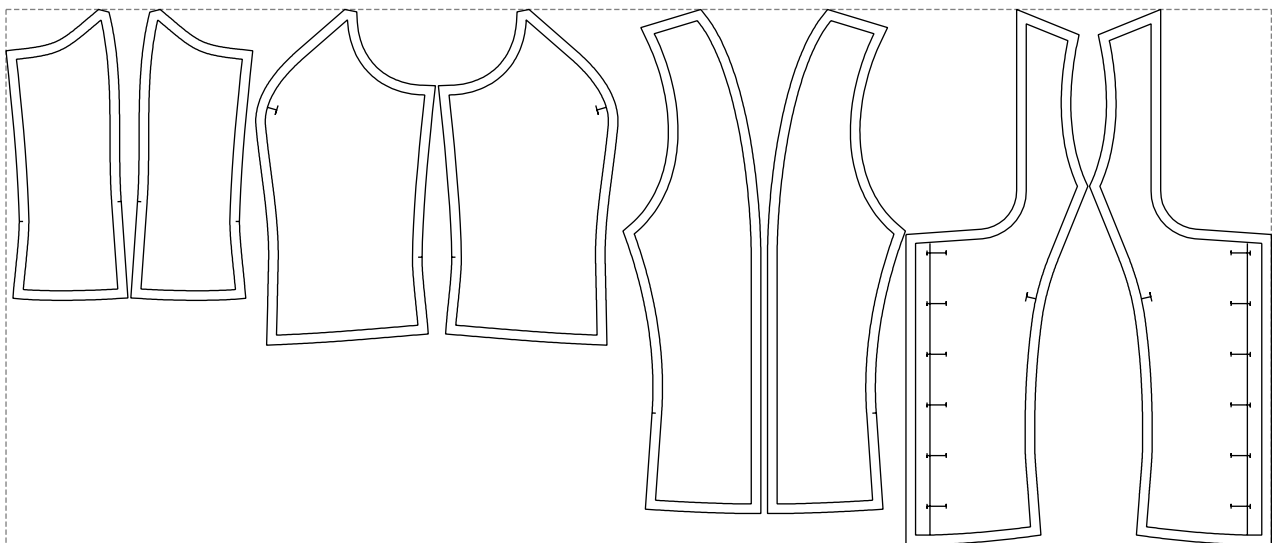

Not for print

Paper size: A4, size:647.91 x557.89 mm

# Example

size:1318.76 x557.89 mm

Maneken =1 ver.0

rz\_1=170

rz\_16=100

rz\_17=85.4

rz\_18=80.2

rz\_19=108

rz\_20=105.4

---

. . . . .  
. . . . .  
. . . . .