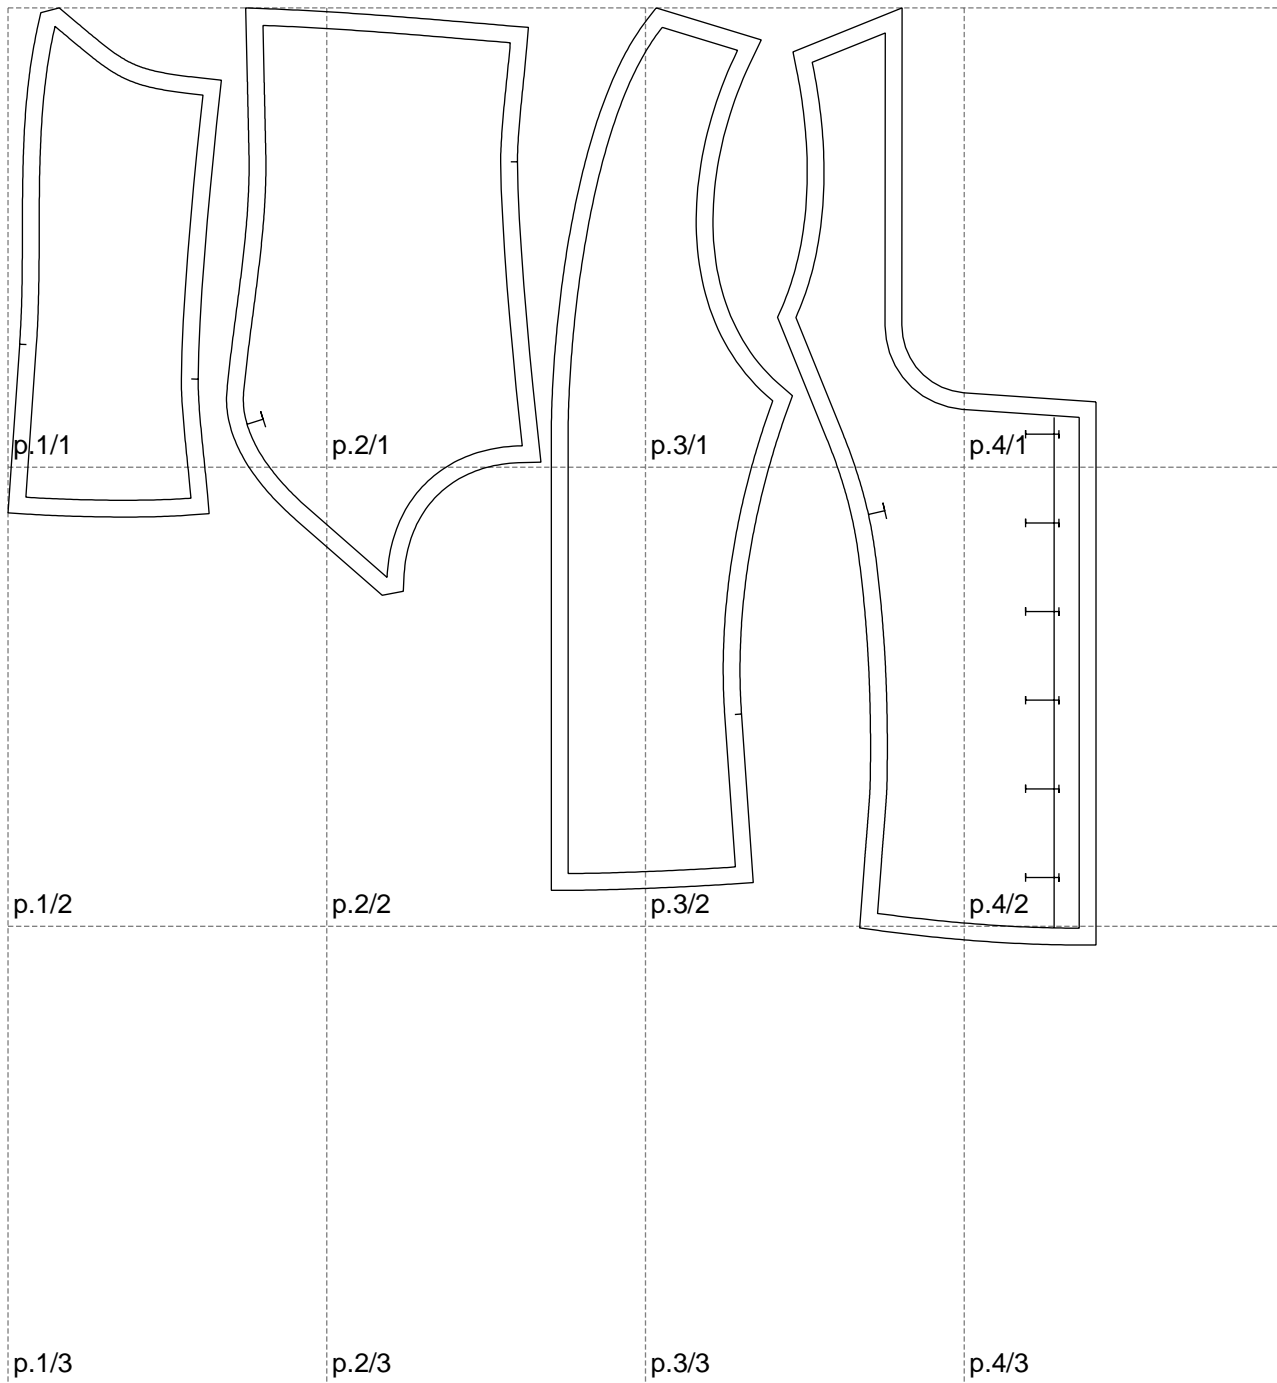

Not for print

Paper size: A4, size:647.91 x557.89 mm

# Example

size:1318.76 x557.89 mm

Maneken =1 ver.0

rz\_1=170

rz\_16=100

rz\_17=85.4

rz\_18=80.2

rz\_19=108

rz\_20=105.4

---

. . . . .  
. . . . .  
. . . . .