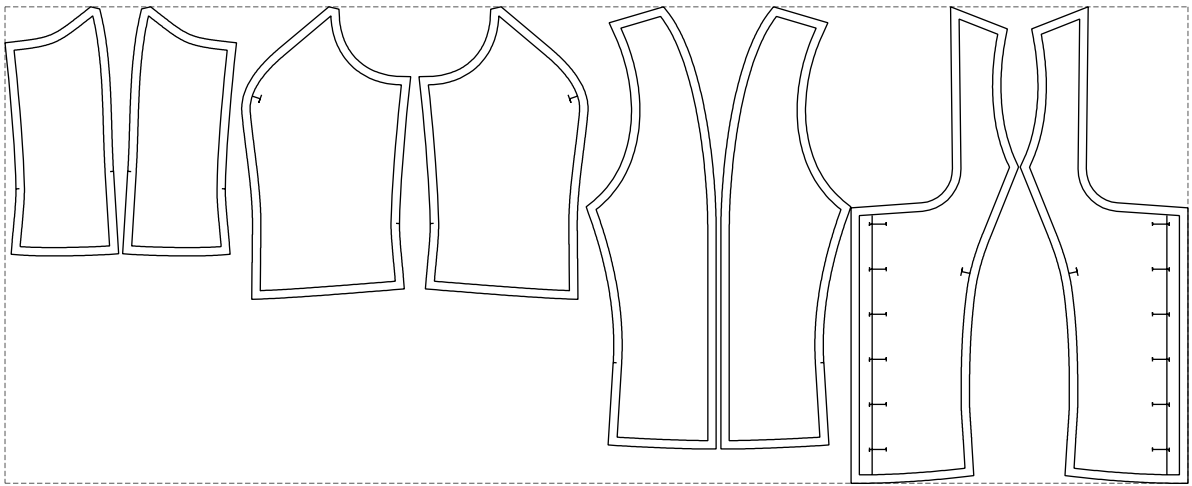

Not for print

Paper size: A4, size:686.96 x567.55 mm

# Example

size:1408.76 x567.55 mm

Maneken =1 ver.0

rz\_1=170

rz\_16=108

rz\_17=92.5

rz\_18=89.2

rz\_19=116