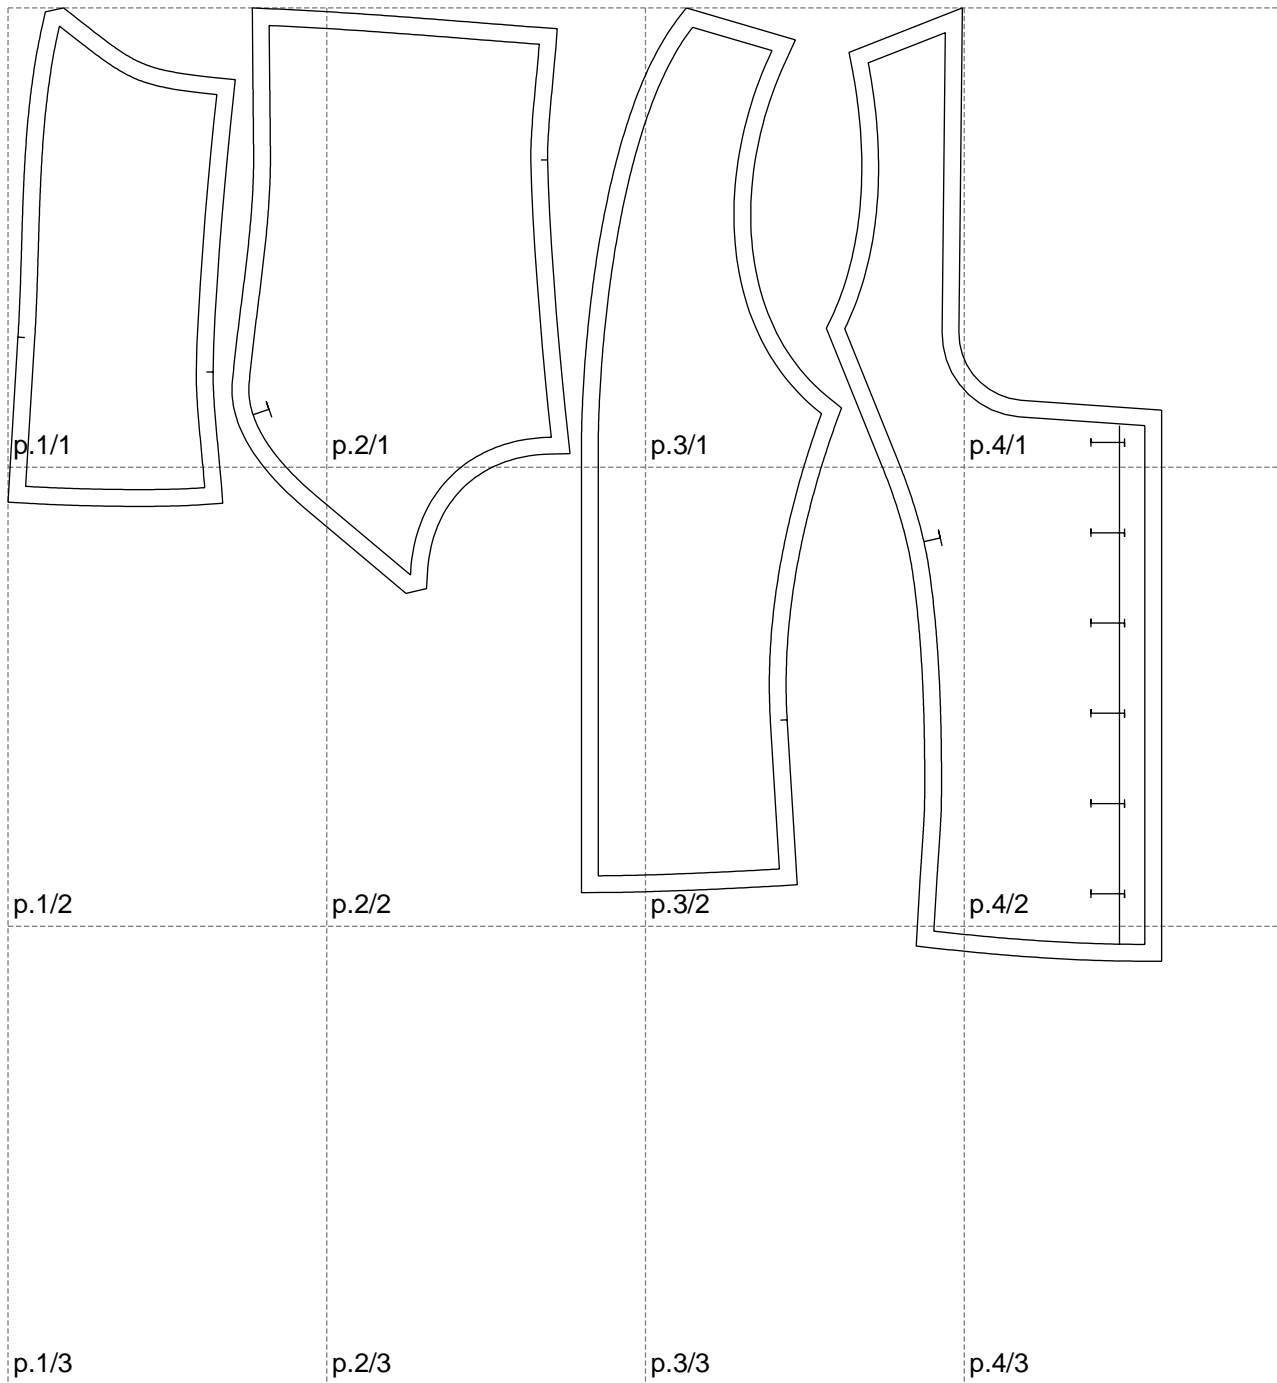

Not for print

Paper size: A4, size:686.96 x567.55 mm

# Example

size:1408.76 x567.55 mm

Maneken =1 ver.0

rz\_1=170

rz\_16=108

rz\_17=92.5

rz\_18=89.2

rz\_19=116

rz\_20=113

---

. . . . .  
. . . . .  
. . . . .