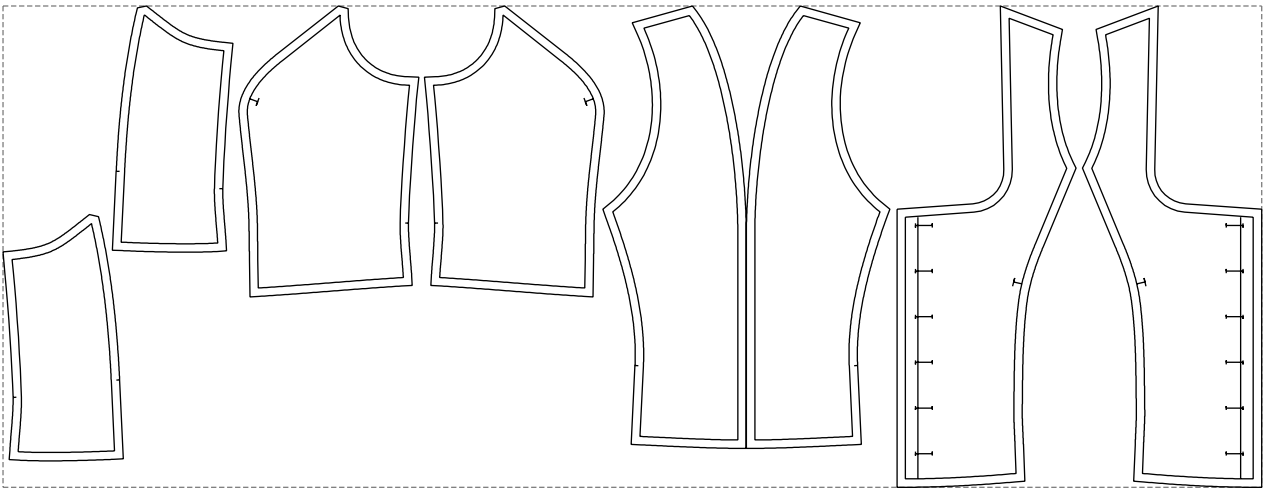

Not for print

Paper size: A4, size:756.16 x573.40 mm

# Example

size:1499.00 x573.40 mm

Maneken =1 ver.0

rz\_1=170

rz\_16=116

rz\_17=100

rz\_18=98.8

rz\_19=124