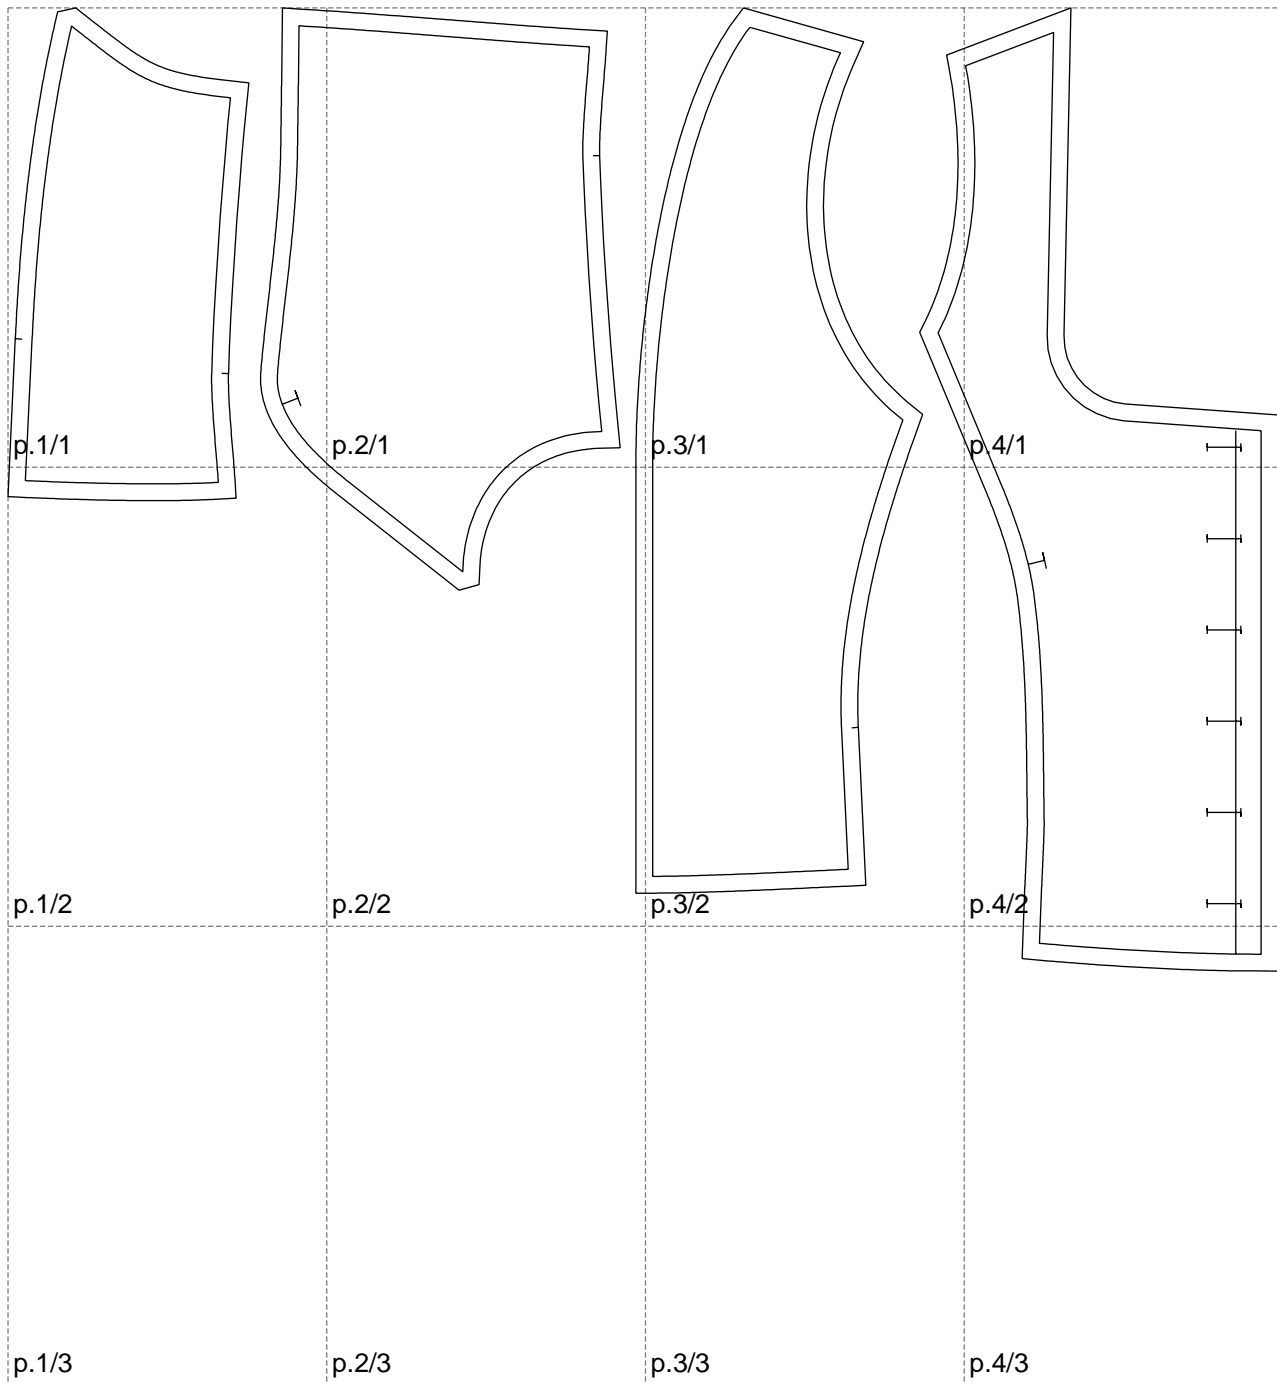

Not for print

Paper size: A4, size:756.16 x573.40 mm

# Example

size:1499.00 x573.40 mm

Maneken =1 ver.0

rz\_1=170

rz\_16=116

rz\_17=100

rz\_18=98.8

rz\_19=124

rz\_20=121

---

. . . . .  
. . . . .  
. . . . .