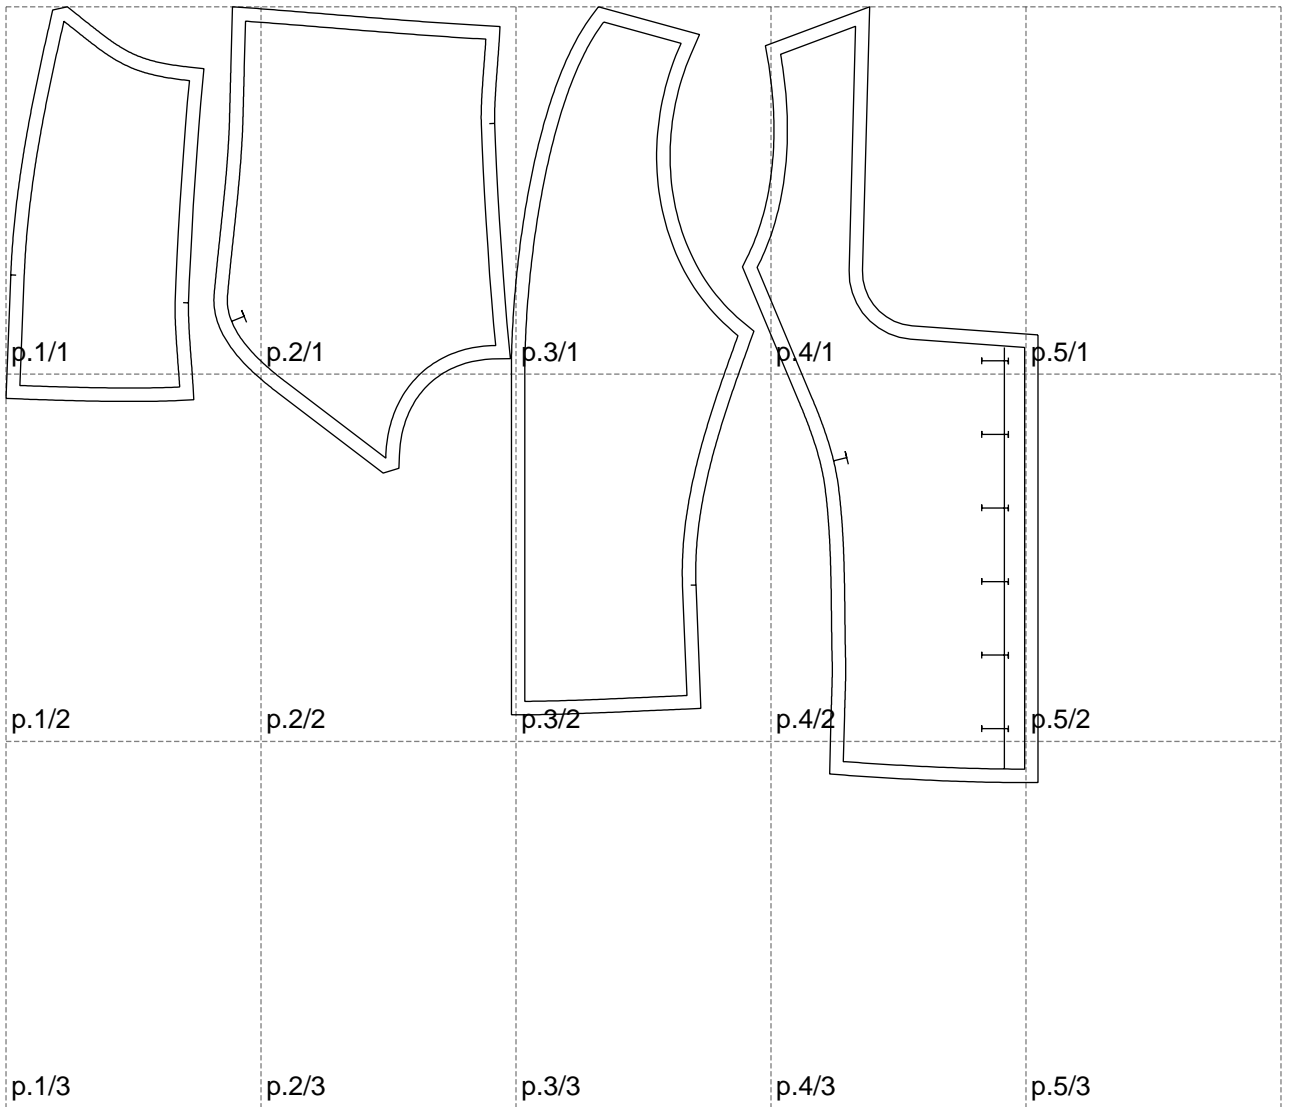

Not for print

Paper size: A4, size:768.24 x577.41 mm

# Example

size:1468.97 x586.49 mm

Maneken =1 ver.0

rz\_1=170

rz\_16=120

rz\_17=104

rz\_18=103.6

rz\_19=128

rz\_20=125.1

---

. . . . .  
. . . . .  
. . . . .