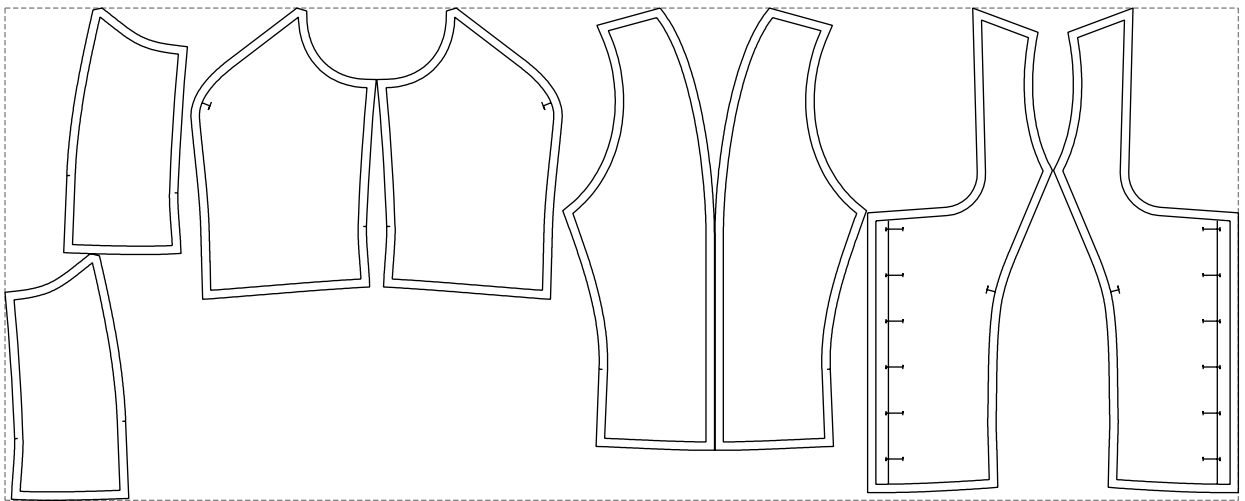

Not for print

Paper size: A4, size:768.24 x577.41 mm

# Example

size:1468.97 x586.49 mm

Maneken =1 ver.0

rz\_1=170

rz\_16=120

rz\_17=104

rz\_18=103.6

rz\_19=128

rz\_20=125.1

---

. . . . .  
. . . . .  
. . . . .