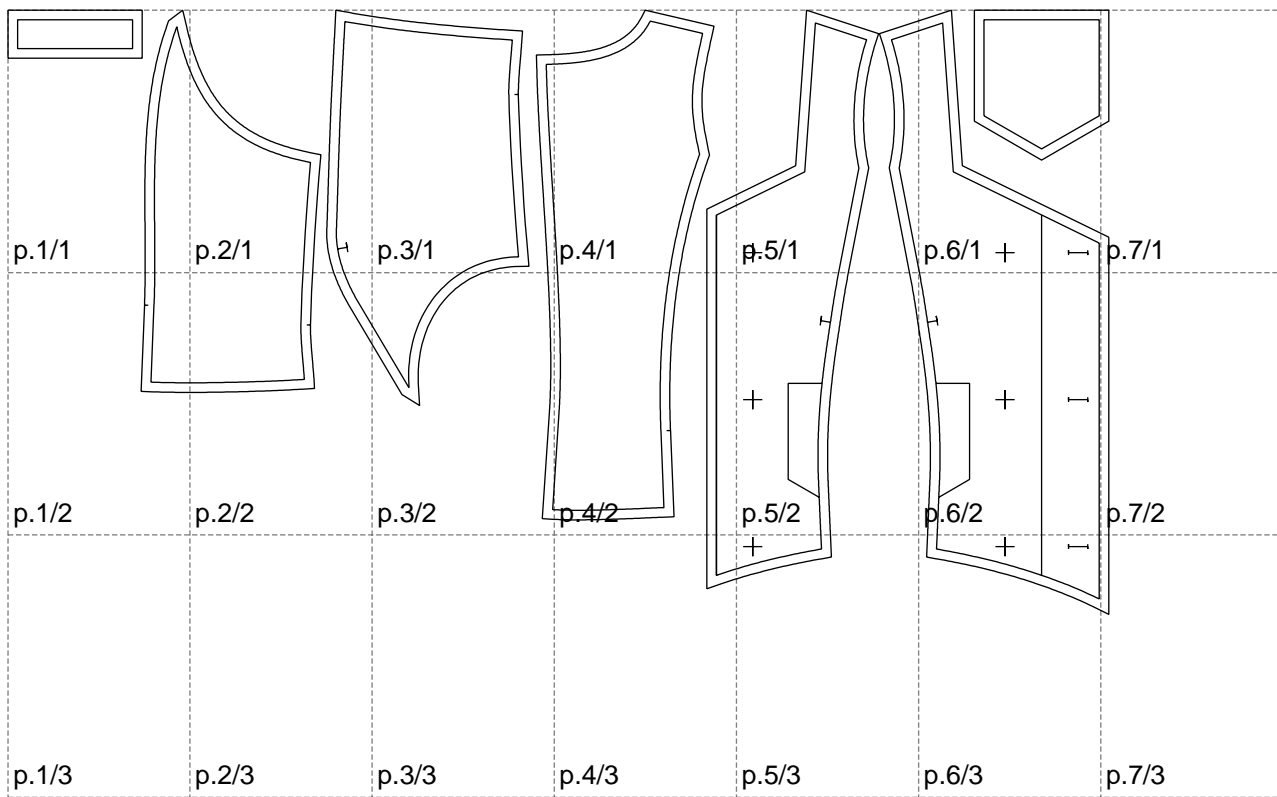

Not for print

Paper size: A4, size:1147.20 x629.43 mm

# Example

size:1408.90 x791.14 mm

Maneken =1 ver.0

rz\_1=170

rz\_16=112

rz\_17=96.2

rz\_18=94

rz\_19=120

rz\_20=117

---

. . . . .  
. . . . .  
. . . . .