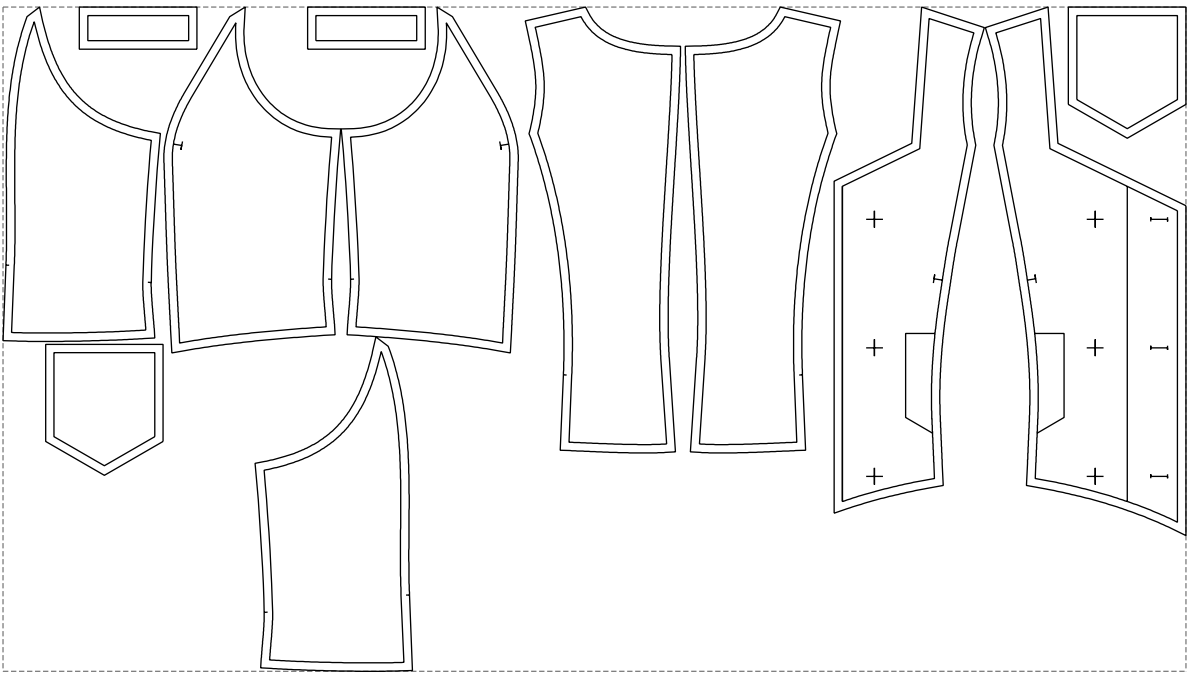

# Example

size:1408.90 x791.14 mm

Maneken =1 ver.0

rz\_1=170

rz\_16=112

rz\_17=96.2

rz\_18=94

rz\_19=120