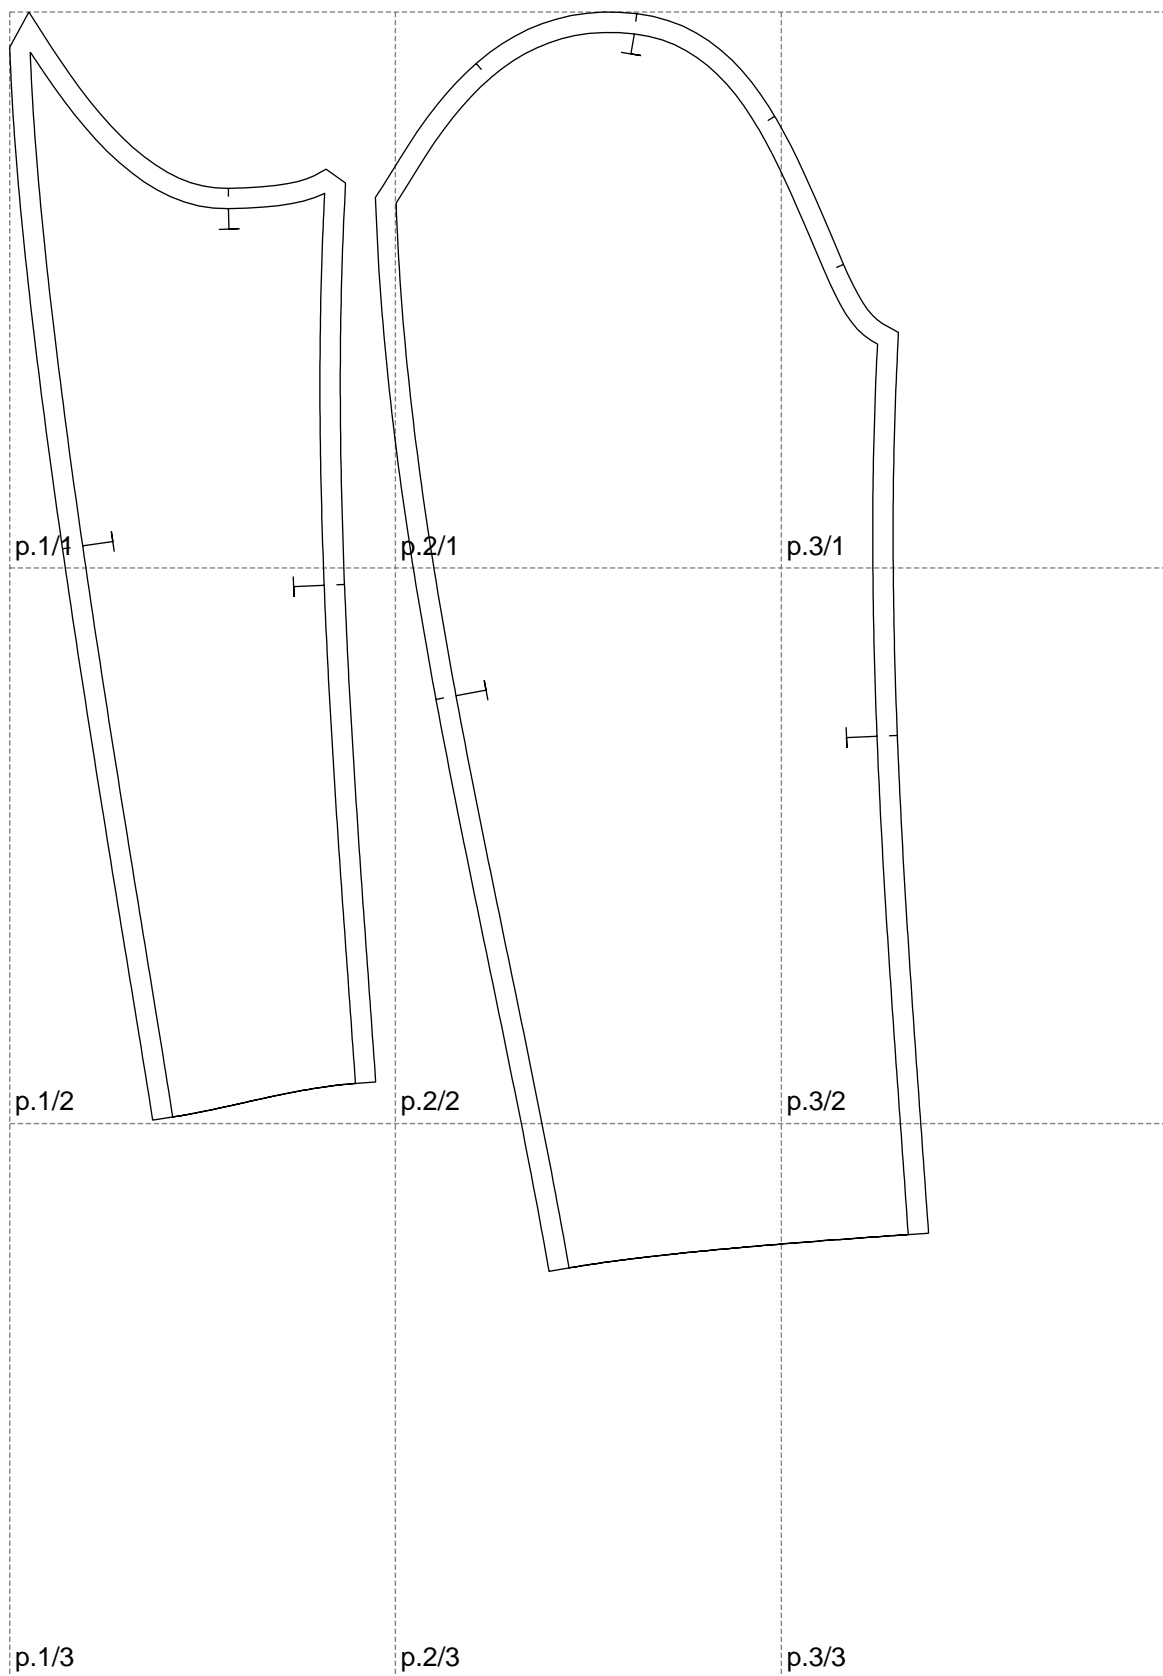

Not for print

Paper size: A4, size:452.06 x619.54 mm

Example

size:925.11 x619.54 mm

Maneken =1 ver.0

rz_1=170

rz_16=104

rz_17=88.9

rz_18=84.4

rz_19=112

rz_20=109.3

.
.
.