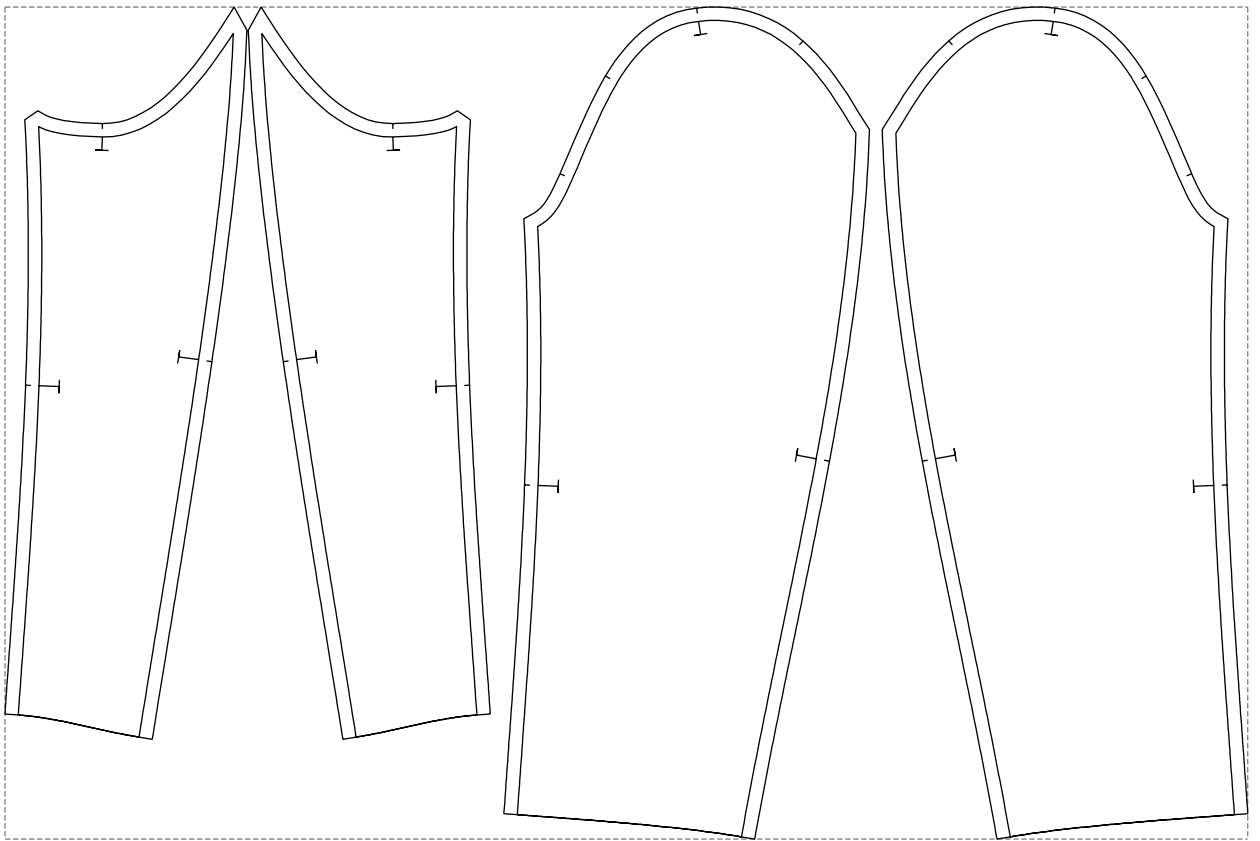

Not for print

Paper size: A4, size:452.06 x619.54 mm

Example

size:925.11 x619.54 mm

Maneken =1 ver.0

rz_1=170

rz_16=104

rz_17=88.9

rz_18=84.4

rz_19=112

rz_20=109.3

.
.
.