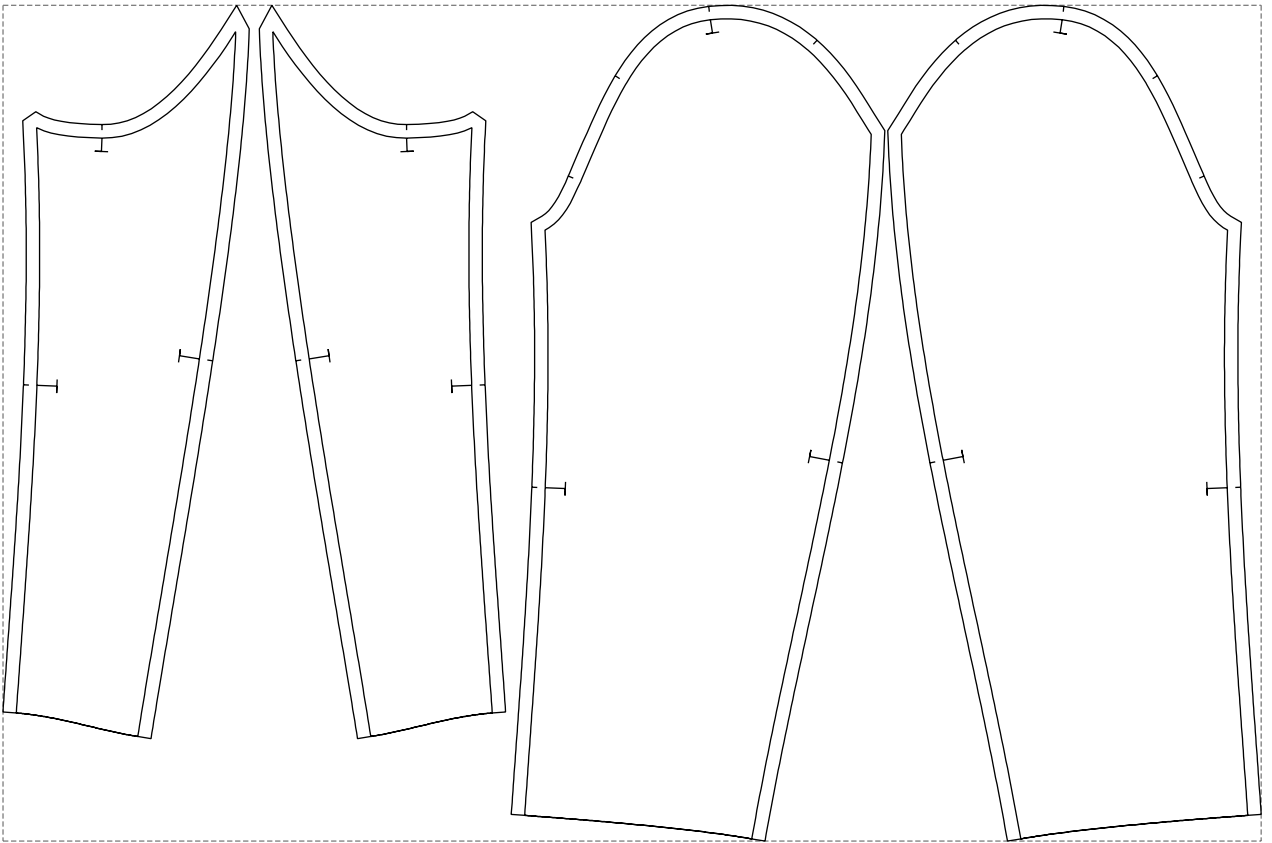

Not for print

Paper size: A4, size:464.69 x622.20 mm

# Example

size:936.60 x622.20 mm

Maneken =1 ver.0

rz\_1=170

rz\_16=108

rz\_17=92.5

rz\_18=89.2

rz\_19=116