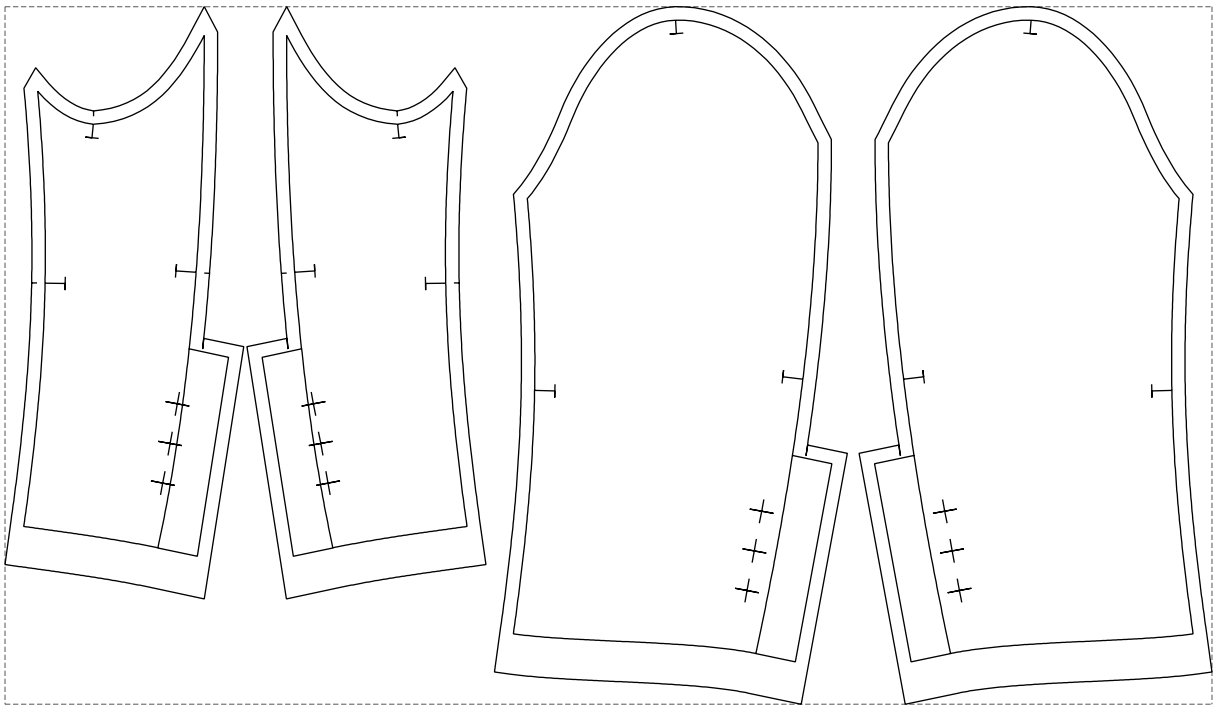

Not for print

Paper size: A4, size:448.12 x519.39 mm

Example

size:898.48 x519.39 mm

Maneken =1 ver.0

rz_1=170

rz_16=92

rz_17=78.8

rz_18=71.8

rz_19=100

rz_20=98.1

.
.
.