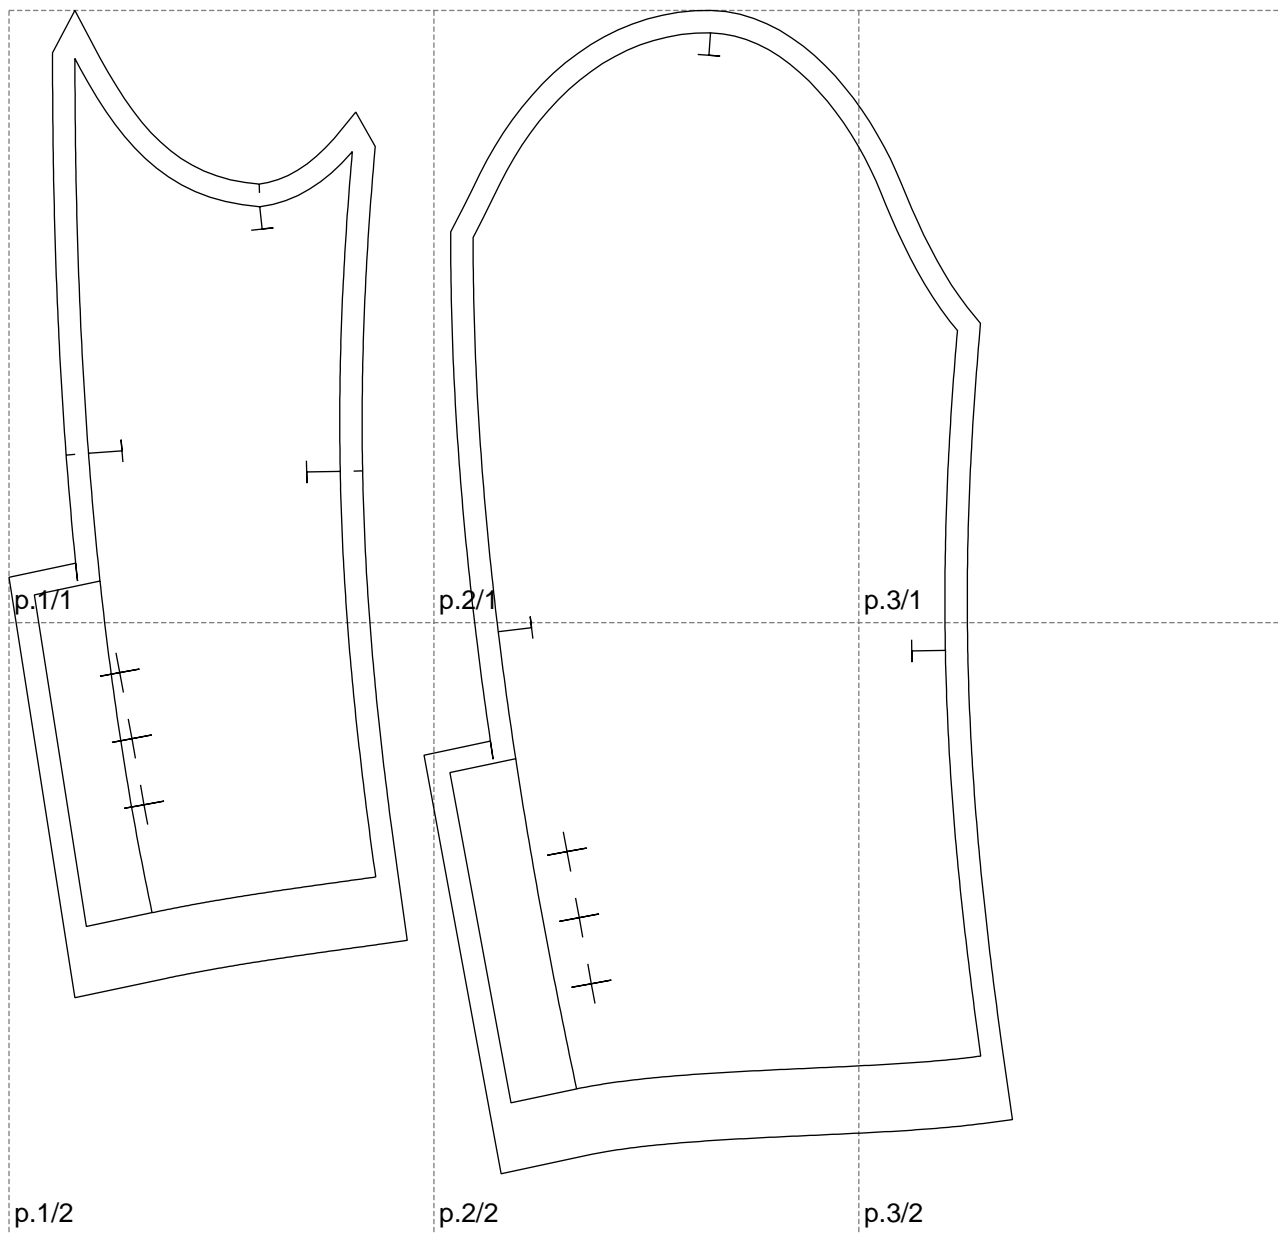

Not for print

Paper size: A4, size:448.12 x519.39 mm

Example

size:898.48 x519.39 mm

Maneken =1 ver.0

rz_1=170

rz_16=92

rz_17=78.8

rz_18=71.8

rz_19=100

rz_20=98.1

.
.
.