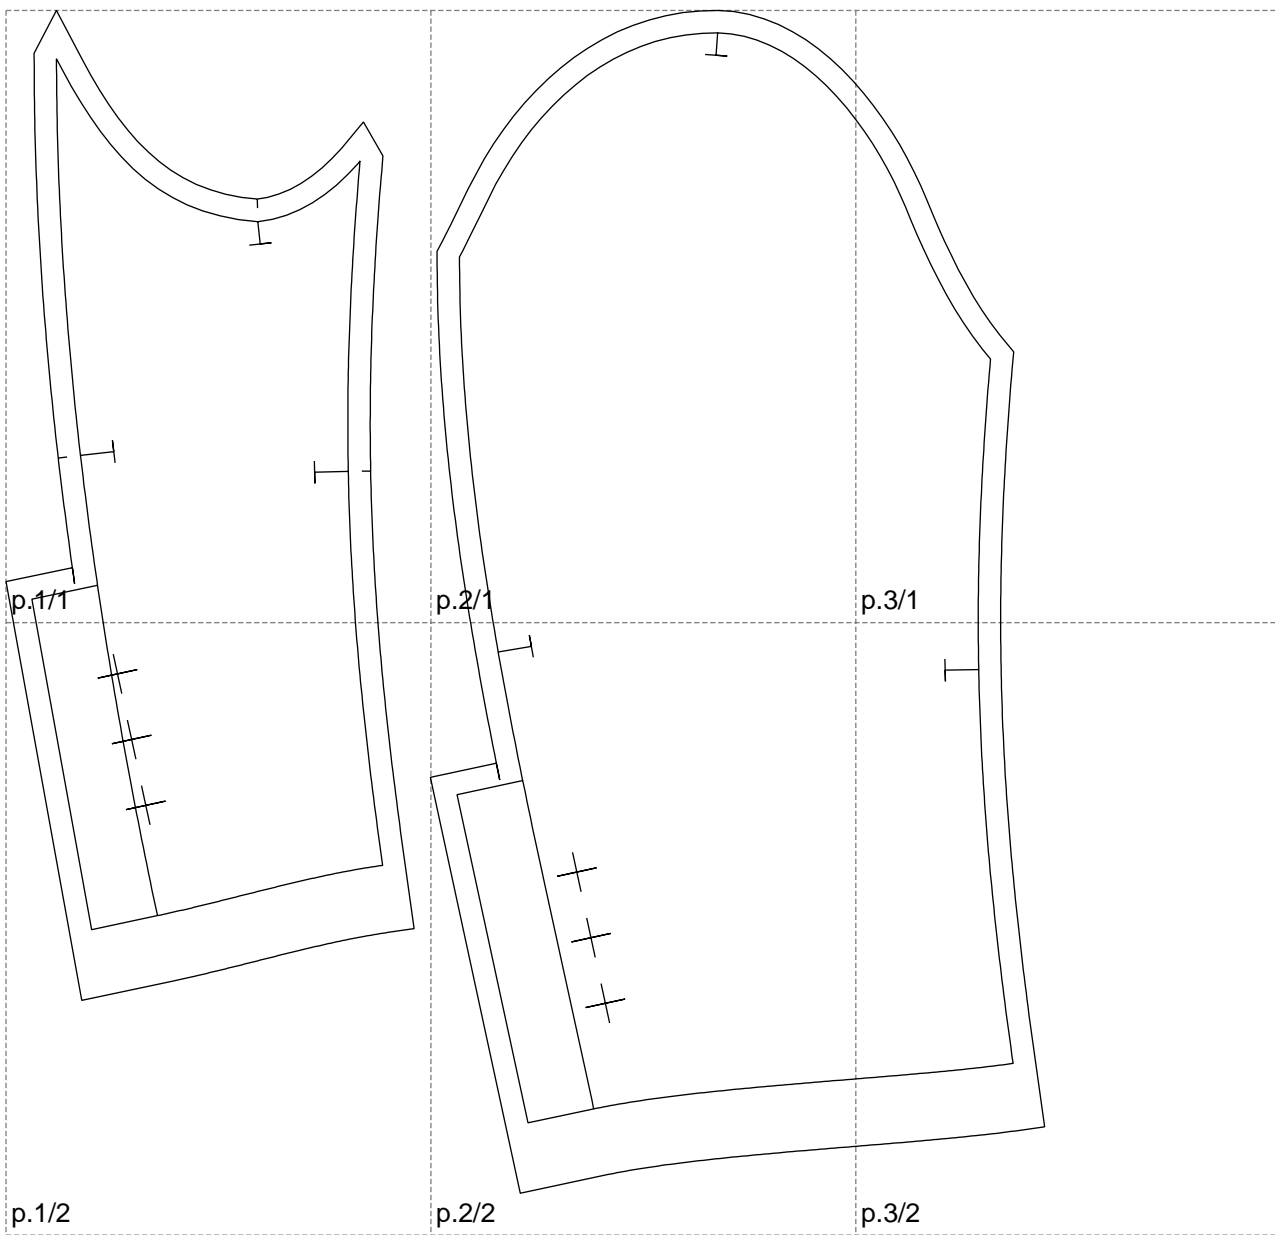

Not for print

Paper size: A4, size:463.85 x528.14 mm

Example

size:936.14 x528.14 mm

Maneken =1 ver.0

rz_1=170

rz_16=104

rz_17=88.9

rz_18=84.4

rz_19=112

rz_20=109.3

.
.
.