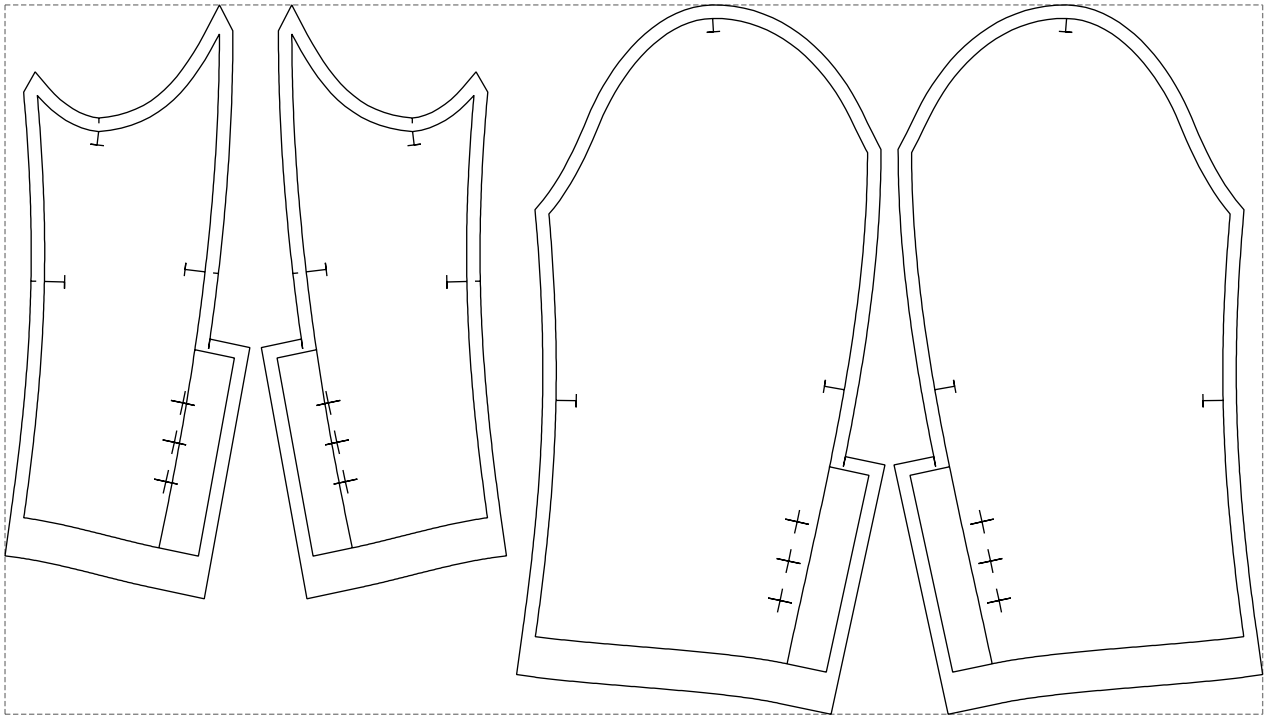

Not for print

Paper size: A4, size:463.85 x528.14 mm

Example

size:936.14 x528.14 mm

Maneken =1 ver.0

rz_1=170

rz_16=104

rz_17=88.9

rz_18=84.4

rz_19=112

rz_20=109.3

.
.
.