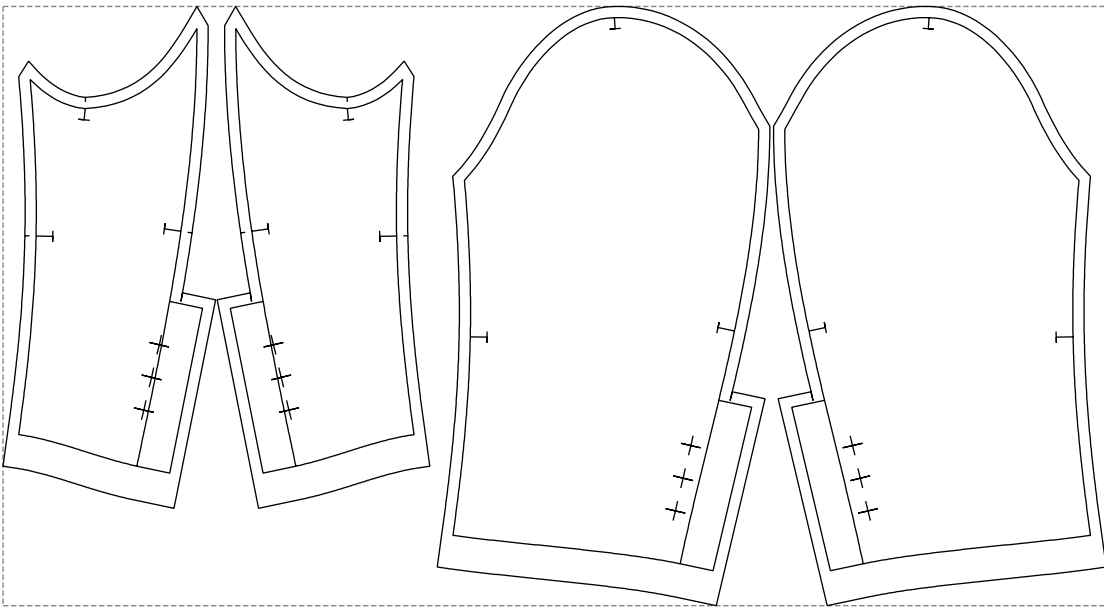

Not for print

Paper size: A4, size:492.24 x535.46 mm

Example

size:985.46 x535.46 mm

Maneken =1 ver.0

rz_1=170

rz_16=116

rz_17=100

rz_18=98.8

rz_19=124

rz_20=121

.
.
.