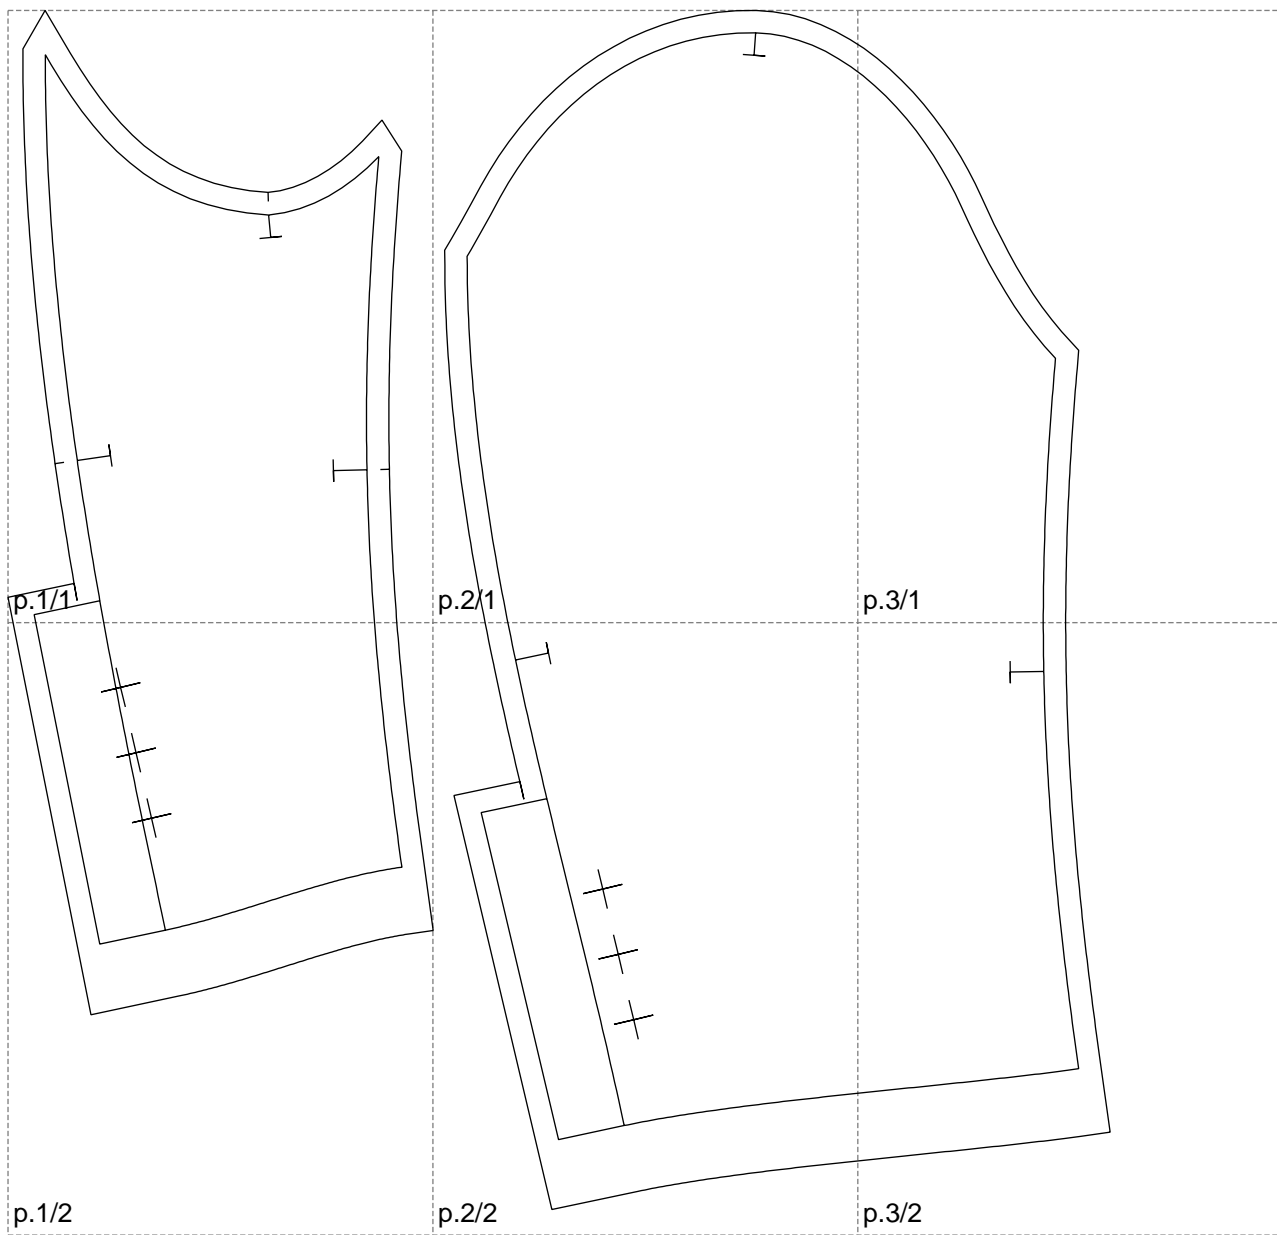

Not for print

Paper size: A4, size:492.24 x535.46 mm

Example

size:985.46 x535.46 mm

Maneken =1 ver.0

rz_1=170

rz_16=116

rz_17=100

rz_18=98.8

rz_19=124

rz_20=121

.
.
.