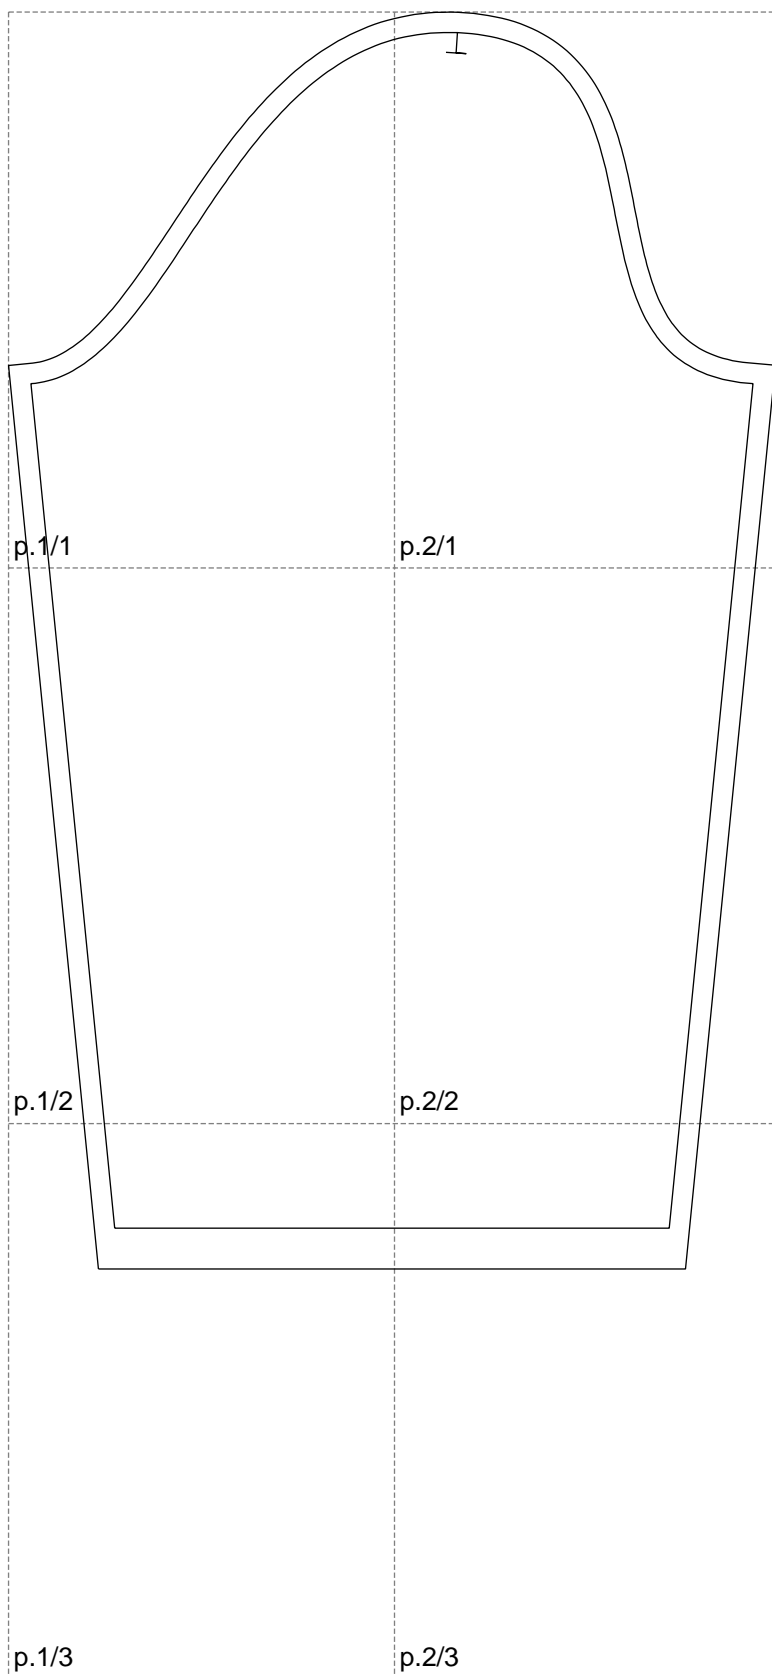

Not for print

Paper size: A4, size:377.20 x618.25 mm

# Example

size:757.81 x618.25 mm

Maneken =1 ver.0

rz\_1=170

rz\_16=88

rz\_17=75.6

rz\_18=67.6

rz\_19=96

rz\_20=94.6

---

. . . . .  
. . . . .  
. . . . .