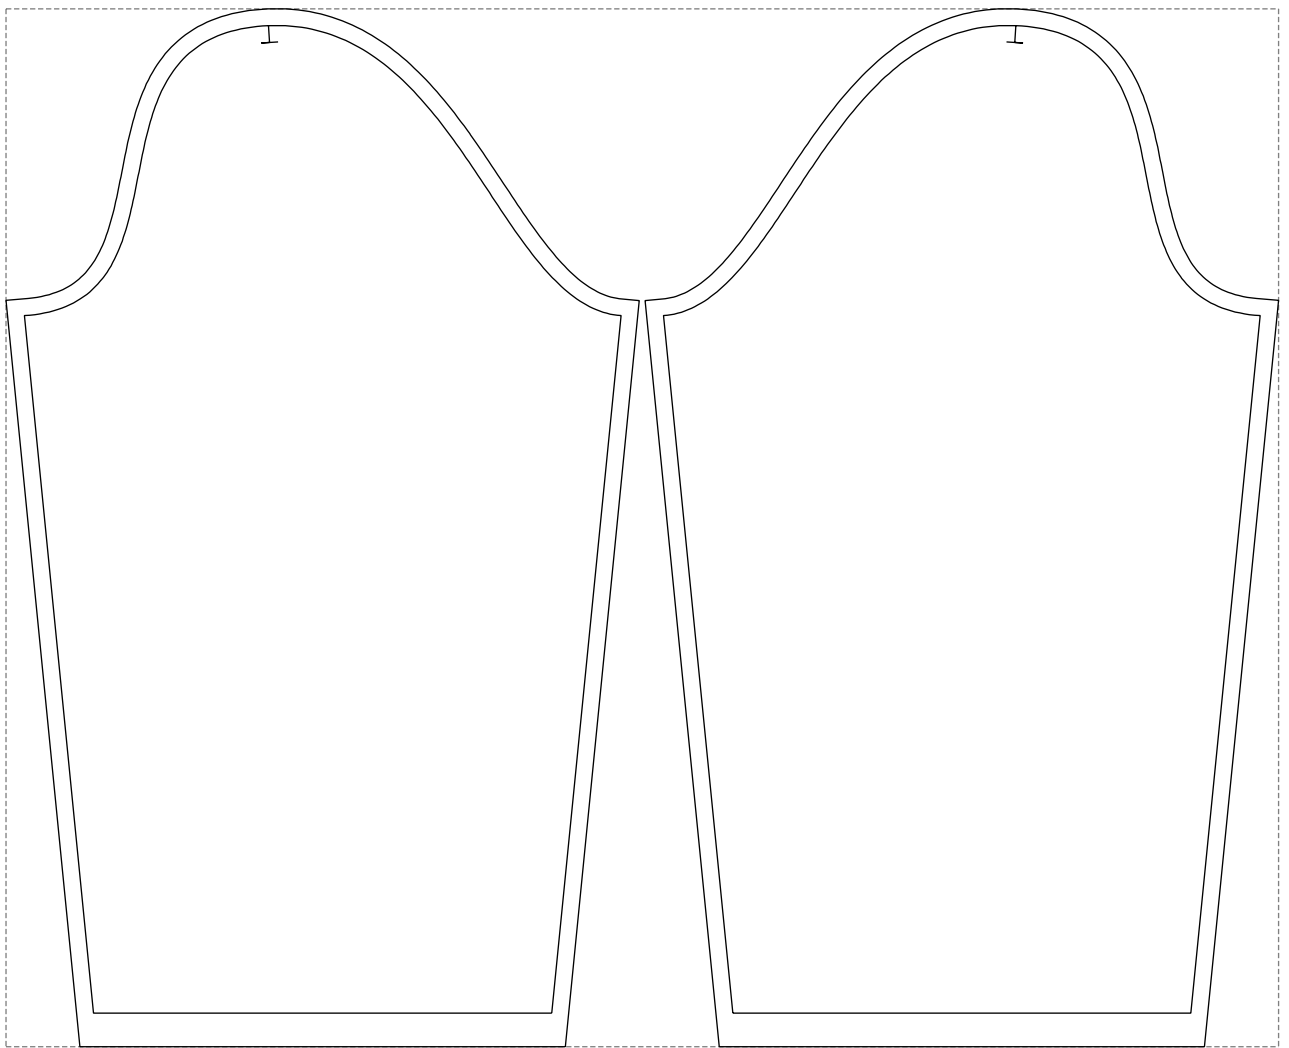

Not for print

Paper size: A4, size:377.20 x618.25 mm

# Example

size:757.81 x618.25 mm

Maneken =1 ver.0

rz\_1=170

rz\_16=88

rz\_17=75.6

rz\_18=67.6

rz\_19=96