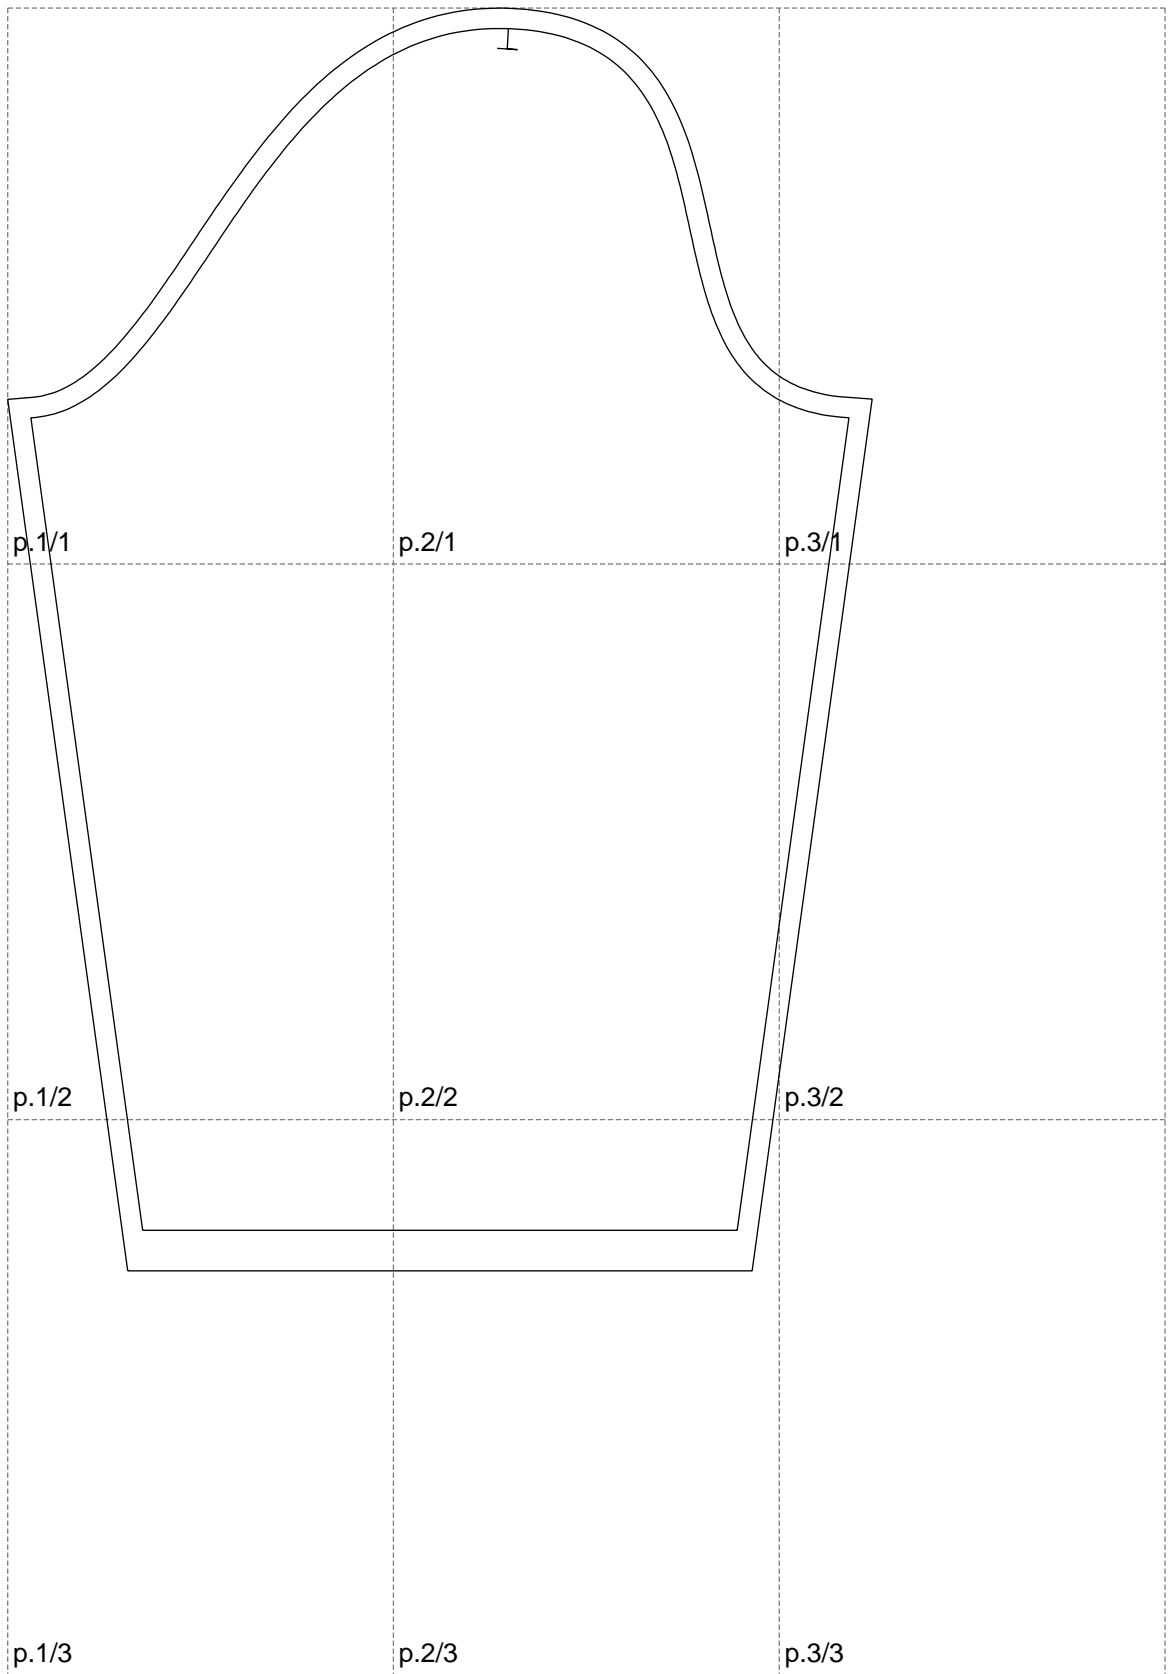

Not for print

Paper size: A4, size:425.25 x621.20 mm

Example

size:856.76 x621.20 mm

Maneken =1 ver.0

rz_1=170

rz_16=104

rz_17=88.9

rz_18=84.4

rz_19=112

rz_20=109.3

.
.
.