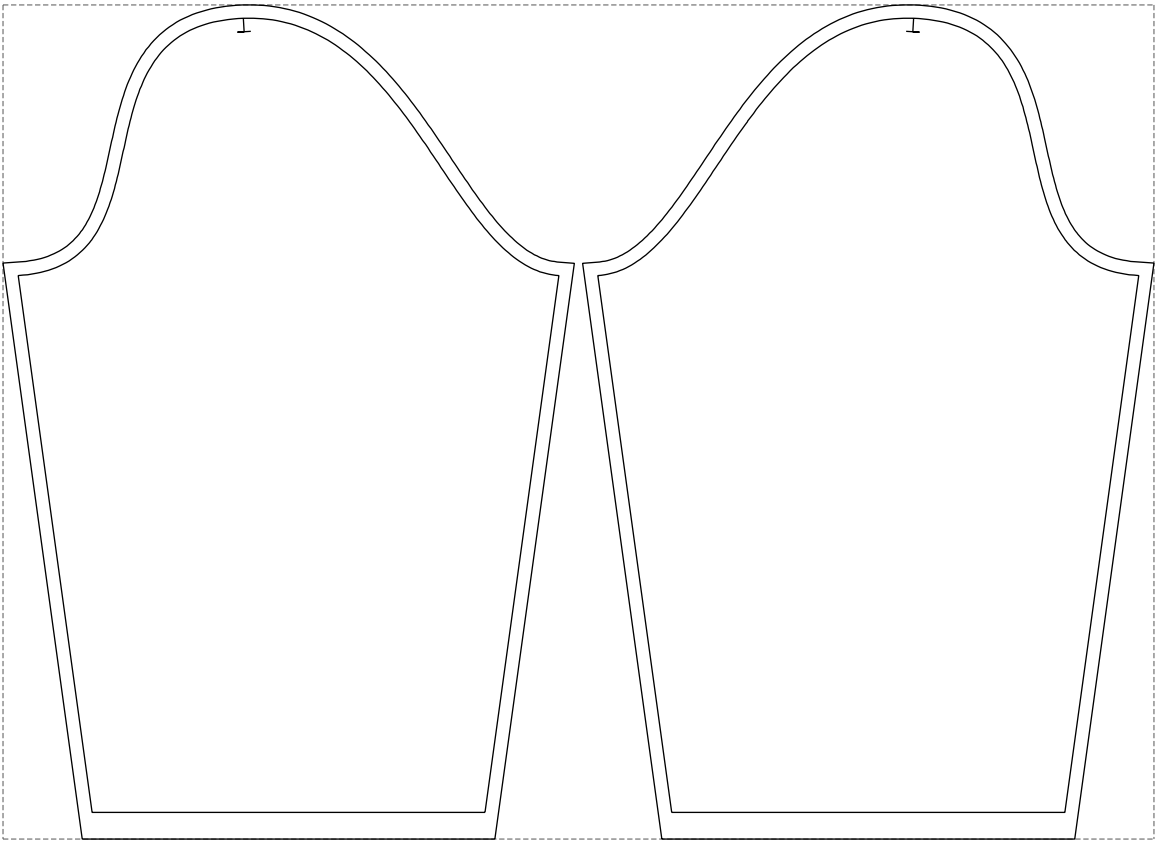

Not for print

Paper size: A4, size:425.25 x621.20 mm

Example

size:856.76 x621.20 mm

Maneken =1 ver.0

rz_1=170

rz_16=104

rz_17=88.9

rz_18=84.4

rz_19=112

rz_20=109.3

.
.
.