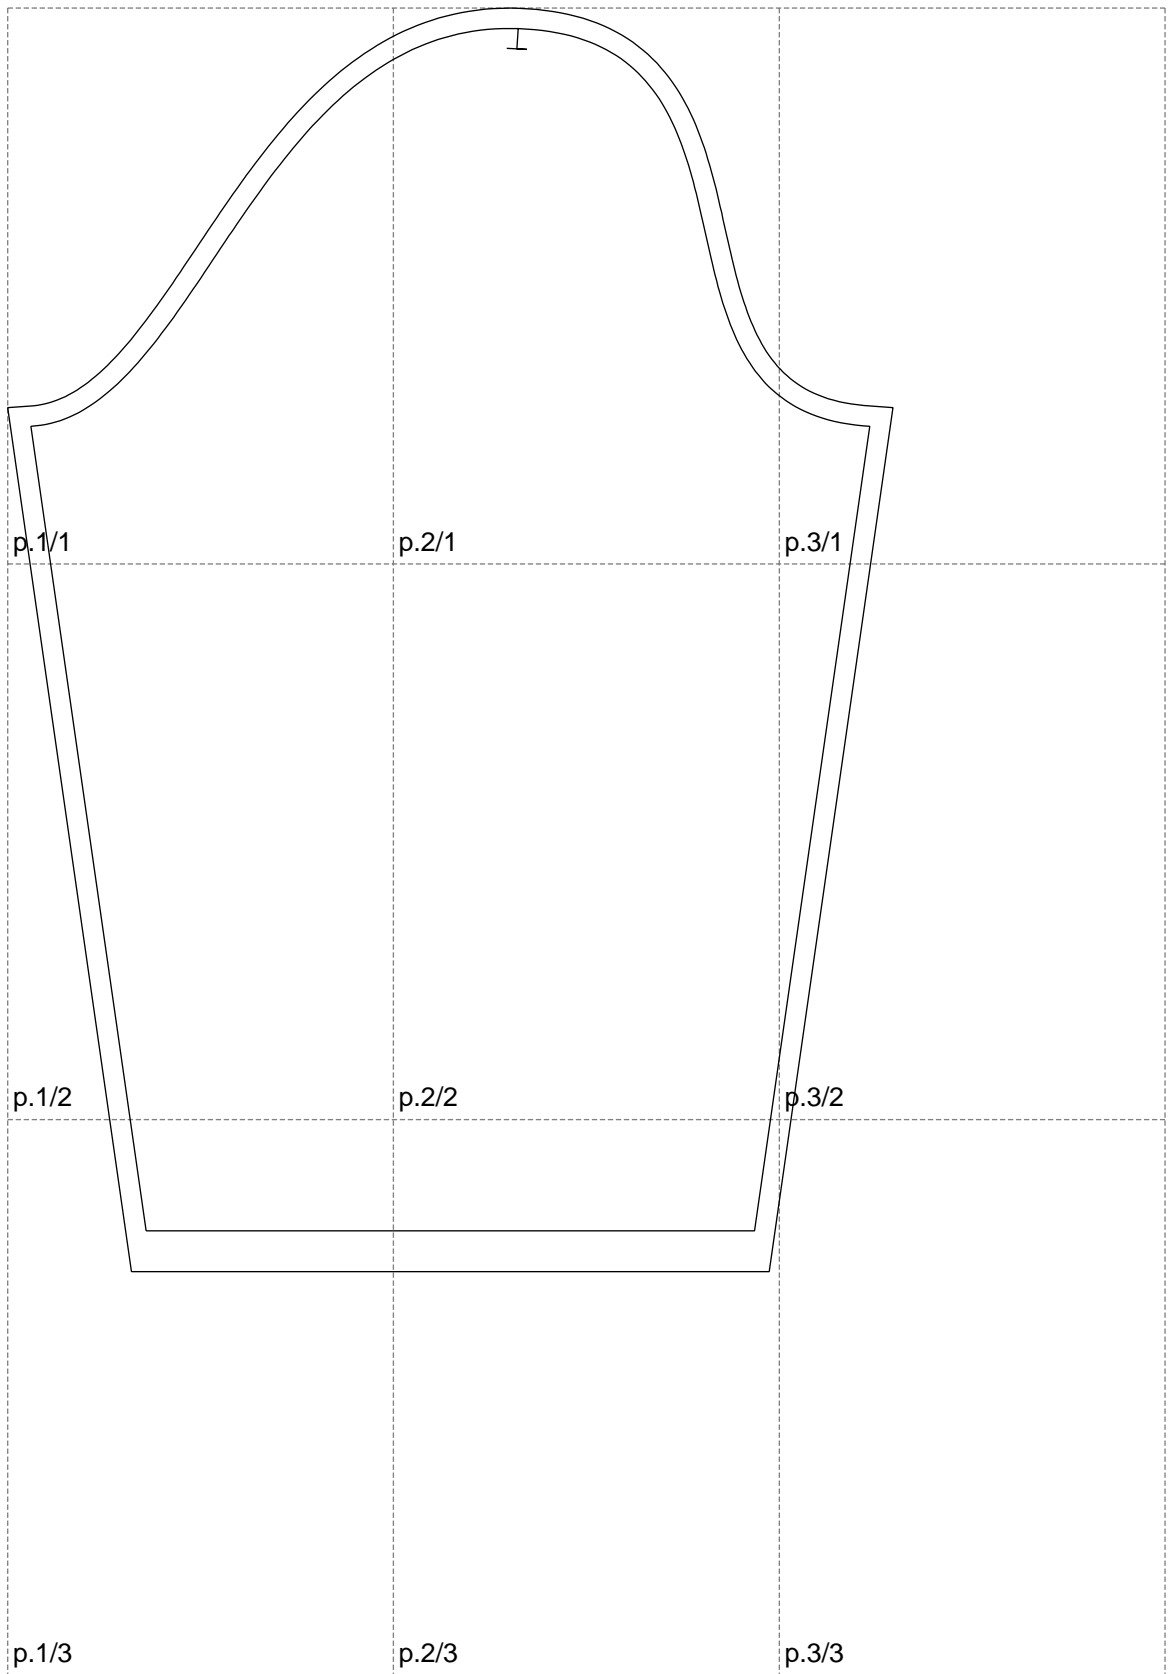

Not for print

Paper size: A4, size:435.54 x621.55 mm

# Example

size:876.98 x621.55 mm

Maneken =1 ver.0

rz\_1=170

rz\_16=108

rz\_17=92.5

rz\_18=89.2

rz\_19=116

rz\_20=113

---

. . . . .  
. . . . .  
. . . . .