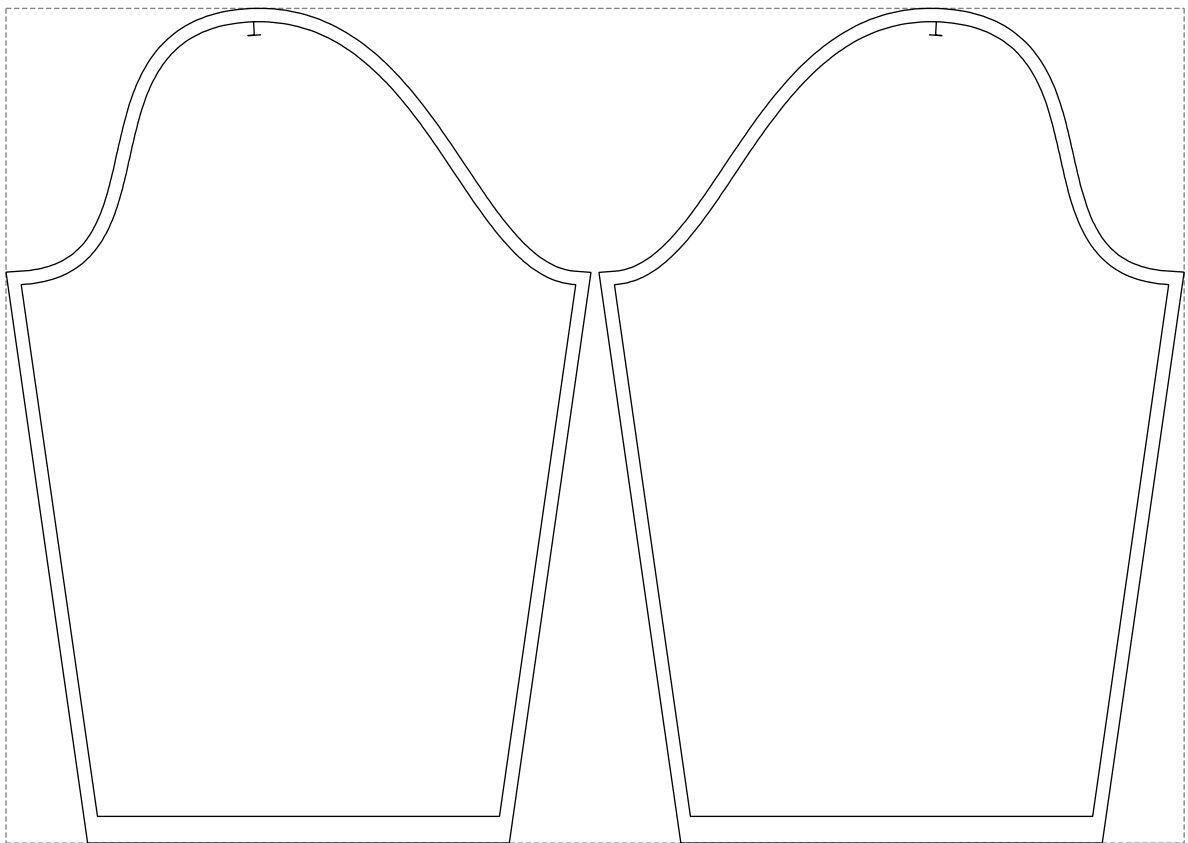

Not for print

Paper size: A4, size:435.54 x621.55 mm

# Example

size:876.98 x621.55 mm

Maneken =1 ver.0

rz\_1=170

rz\_16=108

rz\_17=92.5

rz\_18=89.2

rz\_19=116