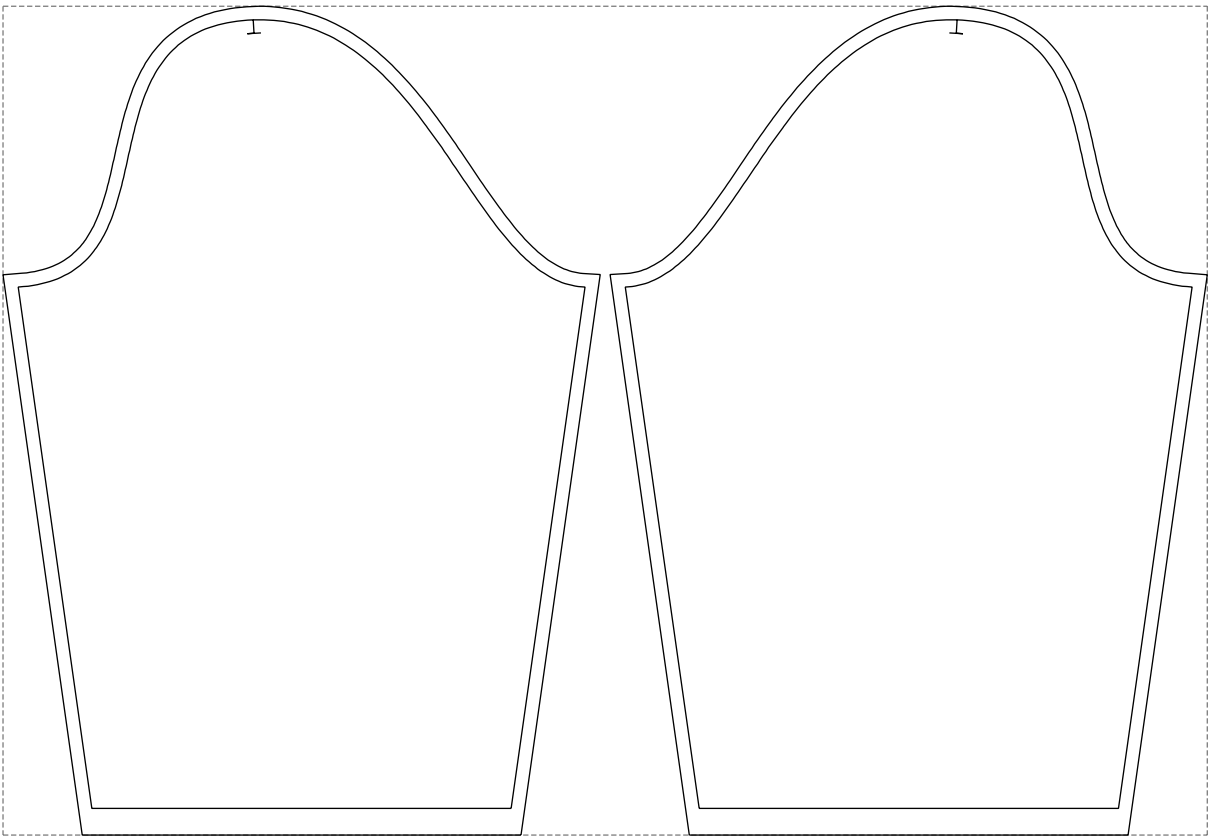

Not for print

Paper size: A4, size:444.68 x617.06 mm

# Example

size:896.53 x617.06 mm

Maneken =1 ver.0

rz\_1=170

rz\_16=116

rz\_17=100

rz\_18=98.8

rz\_19=124