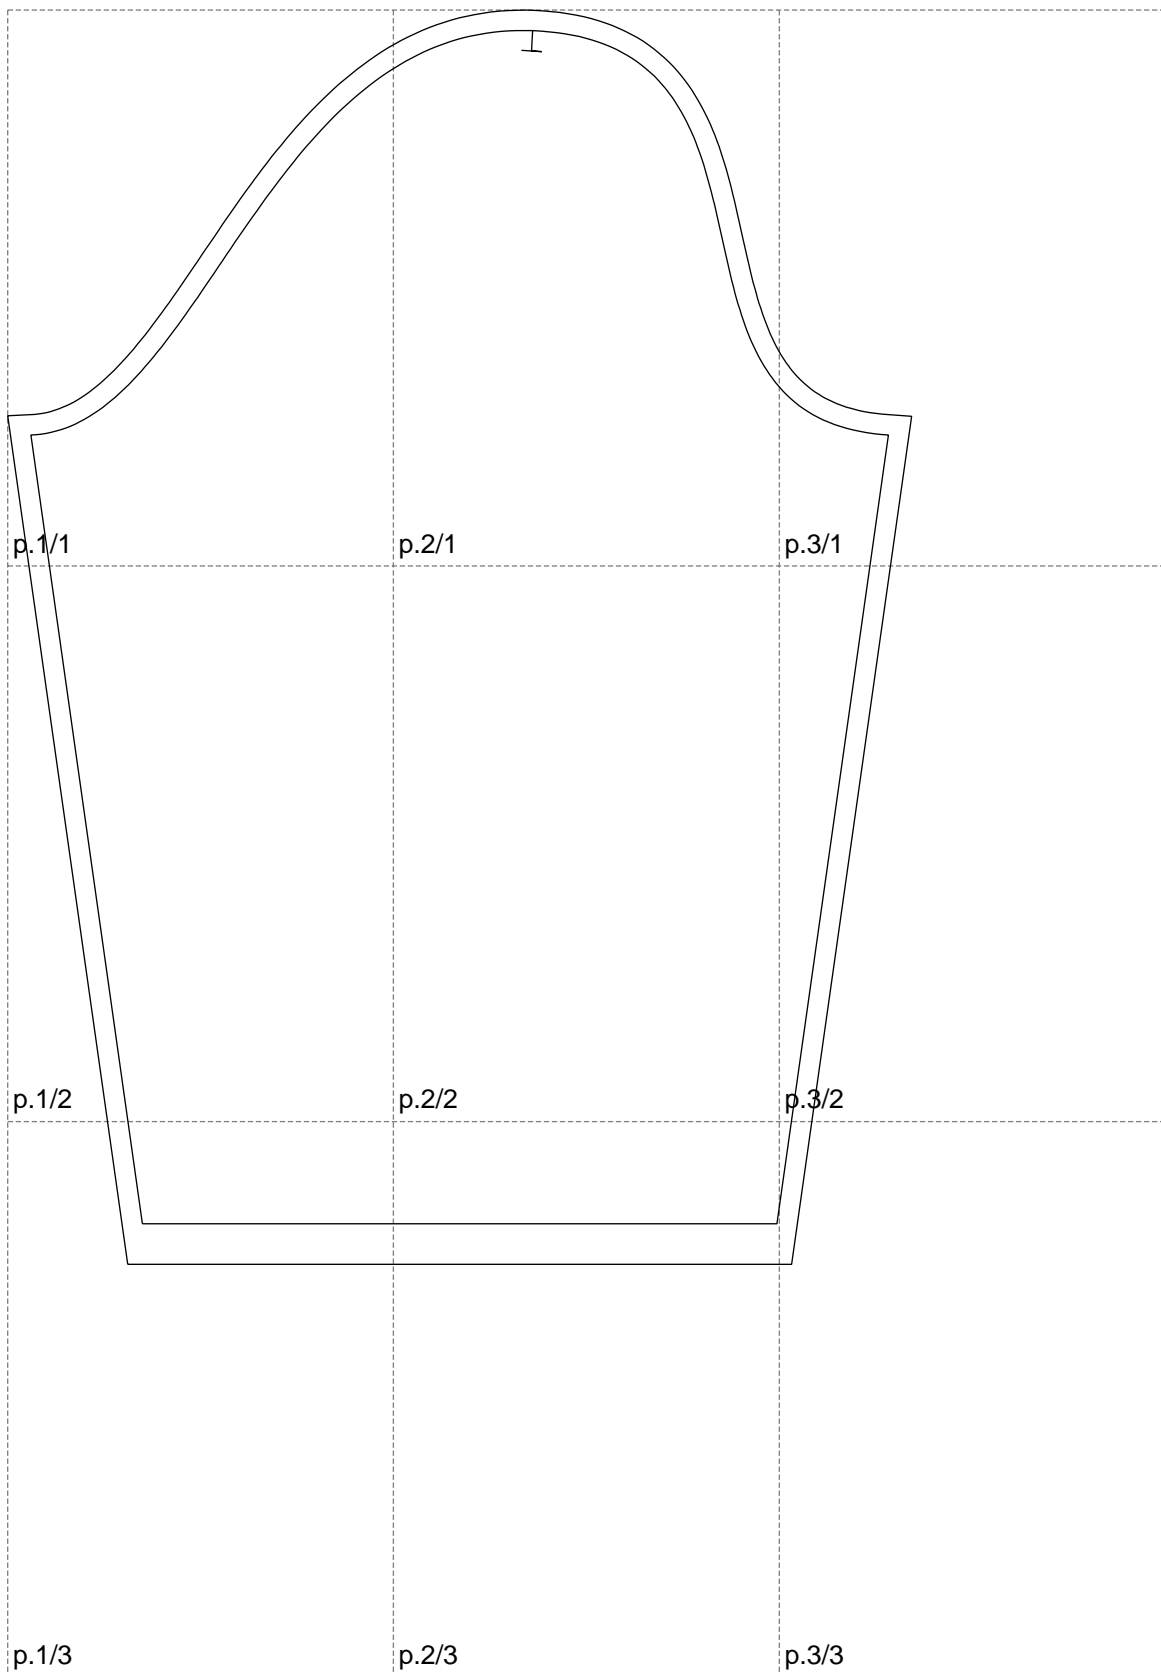

Not for print

Paper size: A4, size:444.68 x617.06 mm

# Example

size:896.53 x617.06 mm

Maneken =1 ver.0

rz\_1=170

rz\_16=116

rz\_17=100

rz\_18=98.8

rz\_19=124

rz\_20=121

---

. . . . .  
. . . . .  
. . . . .