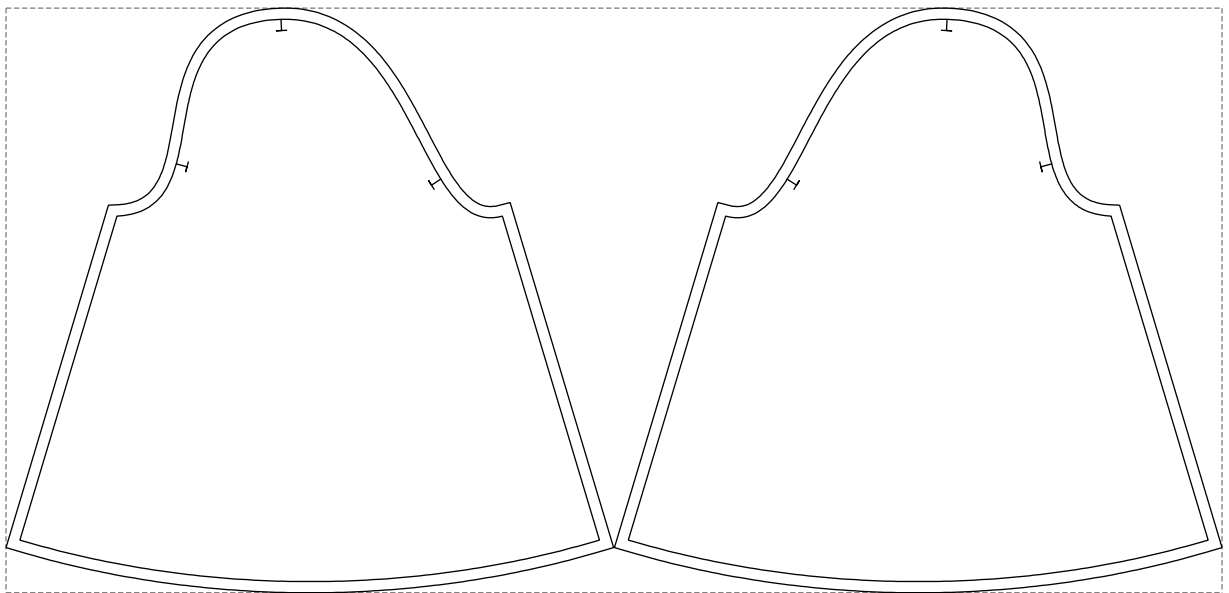

Not for print

Paper size: A4, size:542.72 x522.37 mm

# Example

size:1086.29 x522.37 mm

Maneken =1 ver.0

rz\_1=170

rz\_16=88

rz\_17=75.6

rz\_18=67.6

rz\_19=96

rz\_20=94.6

---

. . . . .  
. . . . .  
. . . . .