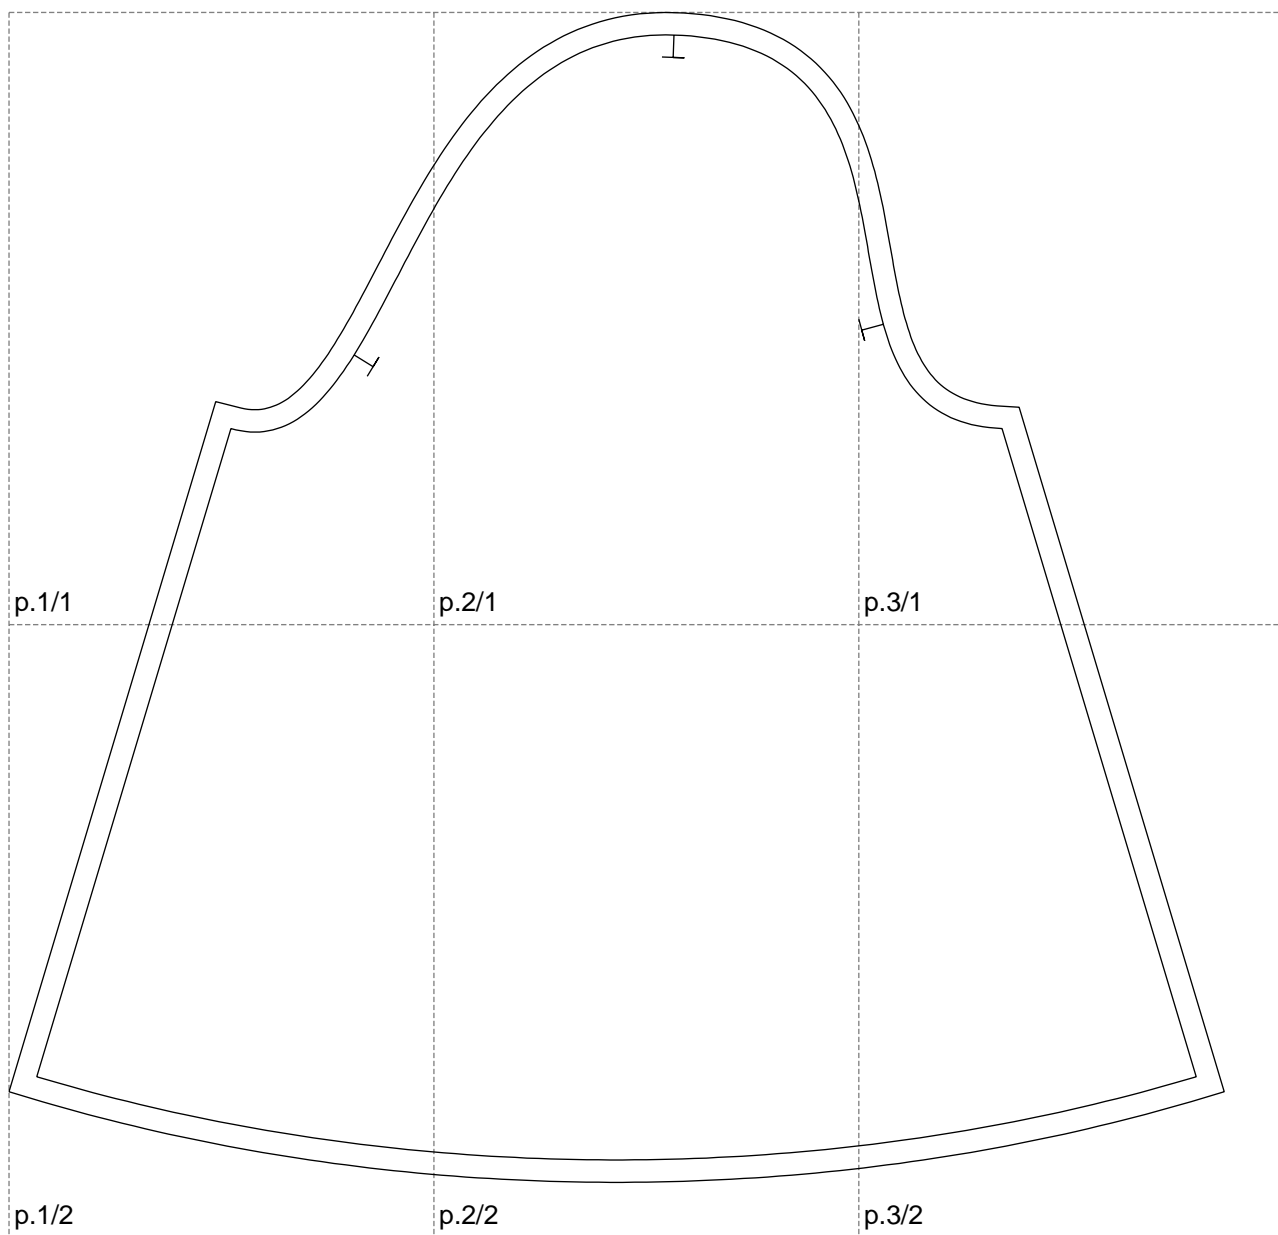

Not for print

Paper size: A4, size:542.72 x522.37 mm

# Example

size:1086.29 x522.37 mm

Maneken =1 ver.0

rz\_1=170

rz\_16=88

rz\_17=75.6

rz\_18=67.6

rz\_19=96

rz\_20=94.6

---

. . . . .  
. . . . .  
. . . . .