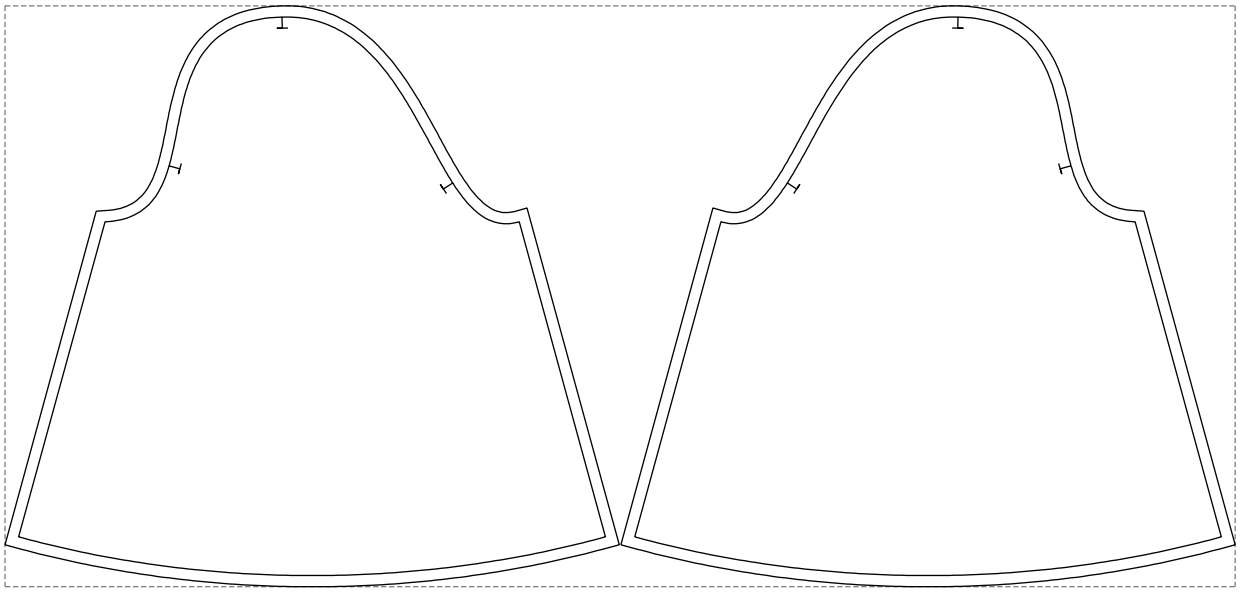

Not for print

Paper size: A4, size:548.69 x519.07 mm

# Example

size:1098.87 x519.07 mm

Maneken =1 ver.0

rz\_1=170

rz\_16=96

rz\_17=82

rz\_18=76

rz\_19=104

rz\_20=101.8

---

. . . . .  
. . . . .  
. . . . .