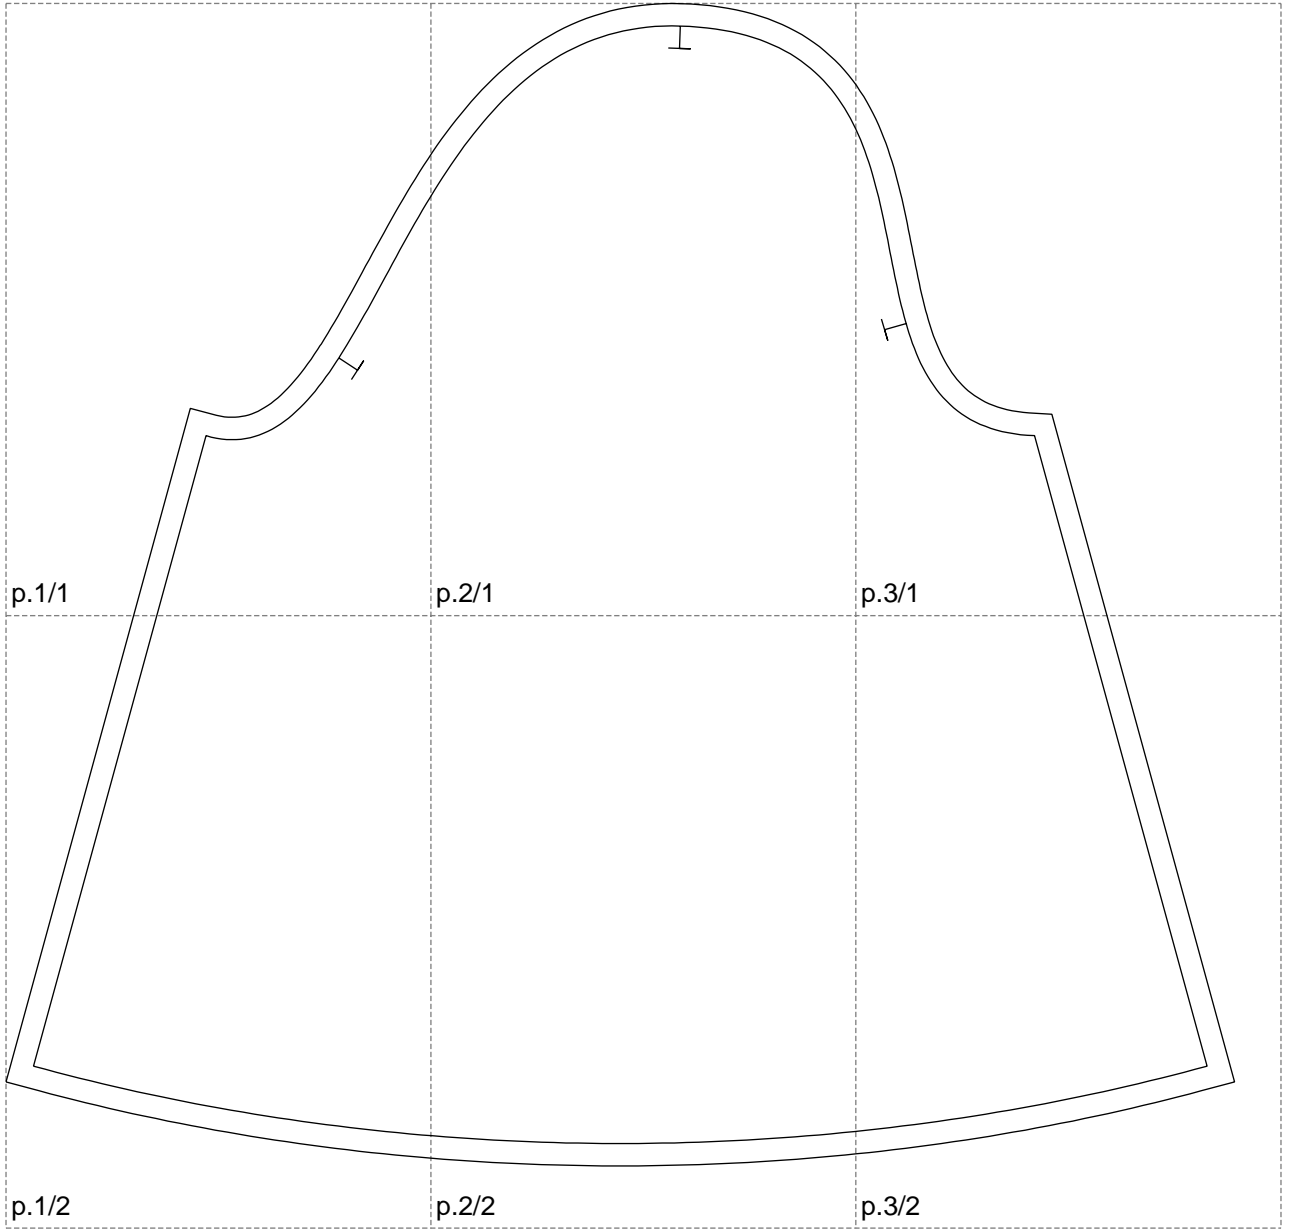

Not for print

Paper size: A4, size:548.69 x519.07 mm

# Example

size:1098.87 x519.07 mm

Maneken =1 ver.0

rz\_1=170

rz\_16=96

rz\_17=82

rz\_18=76

rz\_19=104

rz\_20=101.8

---

. . . . .  
. . . . .  
. . . . .