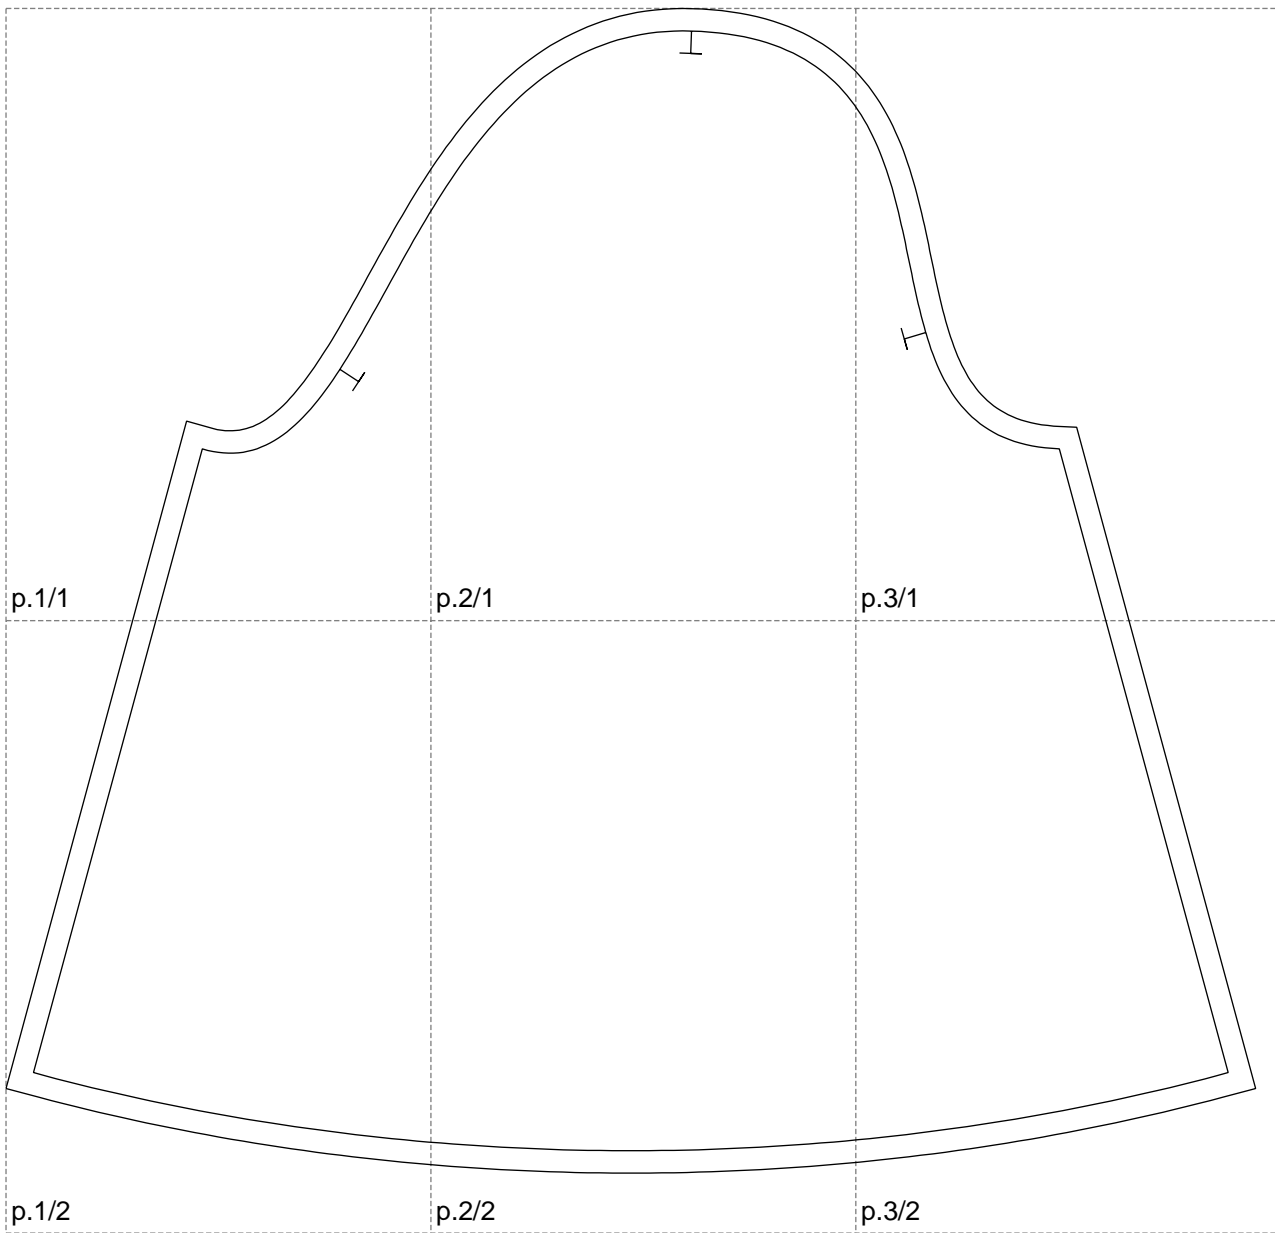

Not for print

Paper size: A4, size:558.15 x520.05 mm

Example

size:1118.66 x520.05 mm

Maneken =1 ver.0

rz_1=170

rz_16=100

rz_17=85.4

rz_18=80.2

rz_19=108

rz_20=105.4

.
.
.