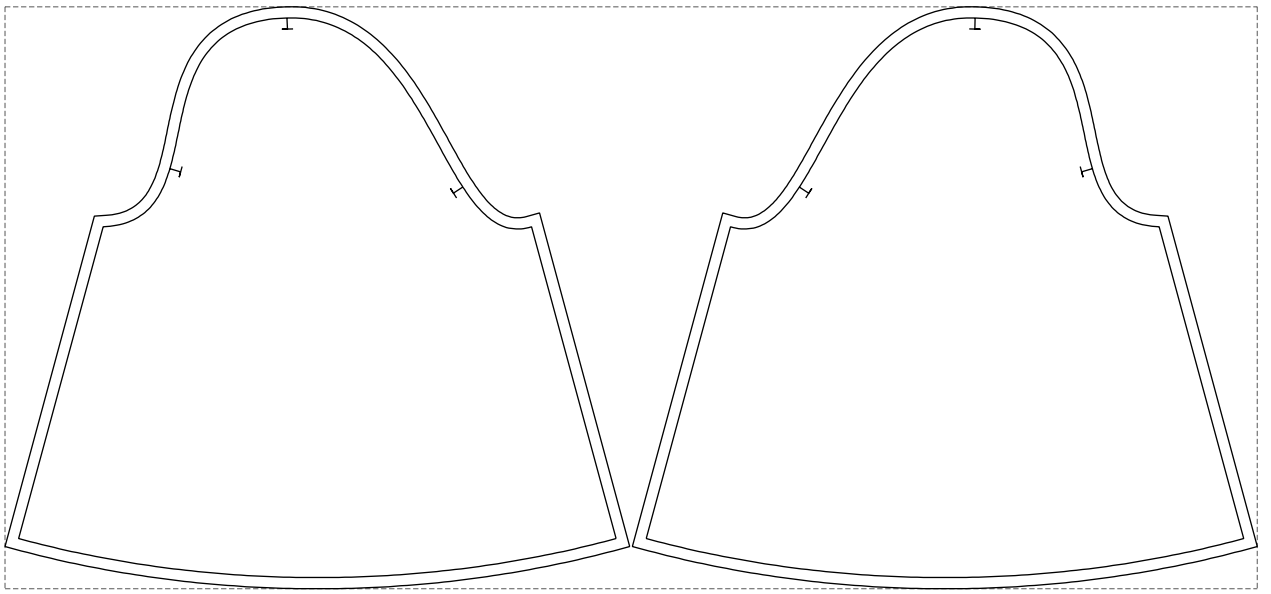

Not for print

Paper size: A4, size:558.15 x520.05 mm

Example

size:1118.66 x520.05 mm

Maneken =1 ver.0

rz_1=170

rz_16=100

rz_17=85.4

rz_18=80.2

rz_19=108

rz_20=105.4

.
.
.