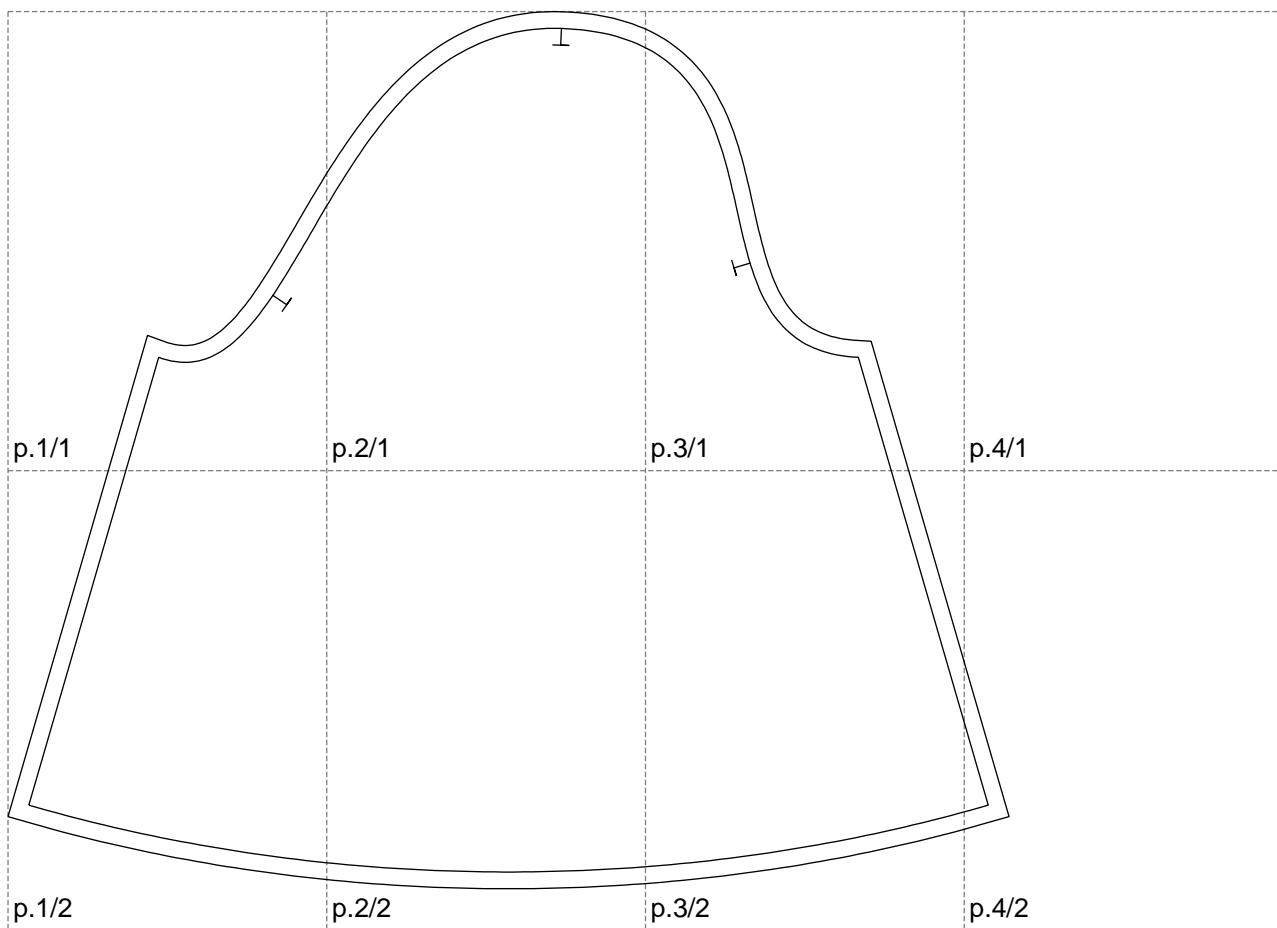

Not for print

Paper size: A4, size:596.17 x522.28 mm

# Example

size:1198.06 x522.28 mm

Maneken =1 ver.0

rz\_1=170

rz\_16=116

rz\_17=100

rz\_18=98.8

rz\_19=124