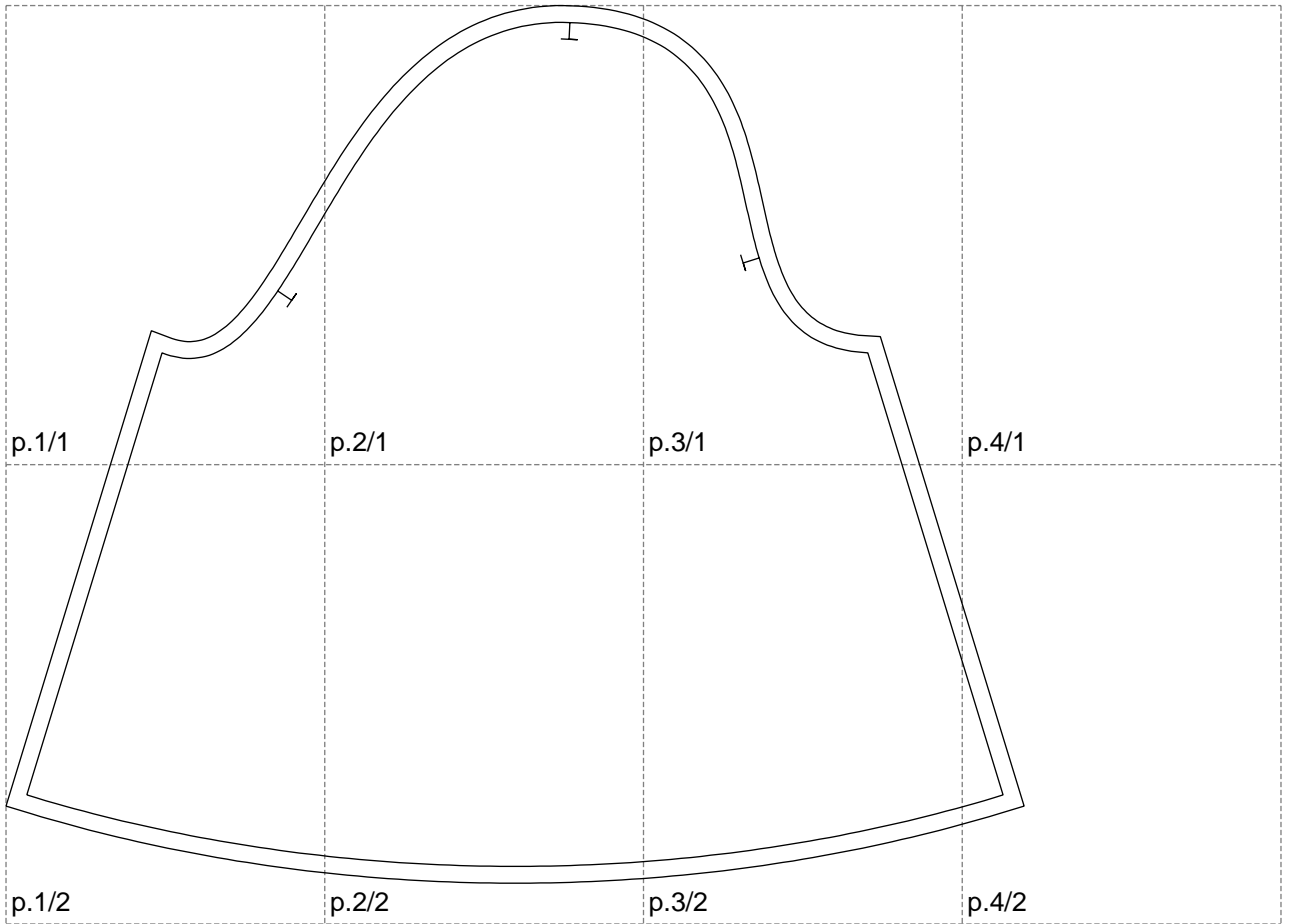

Not for print

Paper size: A4, size:606.29 x522.52 mm

Example

size:1218.15 x522.52 mm

Maneken =1 ver.0

rz_1=170

rz_16=120

rz_17=104

rz_18=103.6

rz_19=128

rz_20=125.1

.
.
.