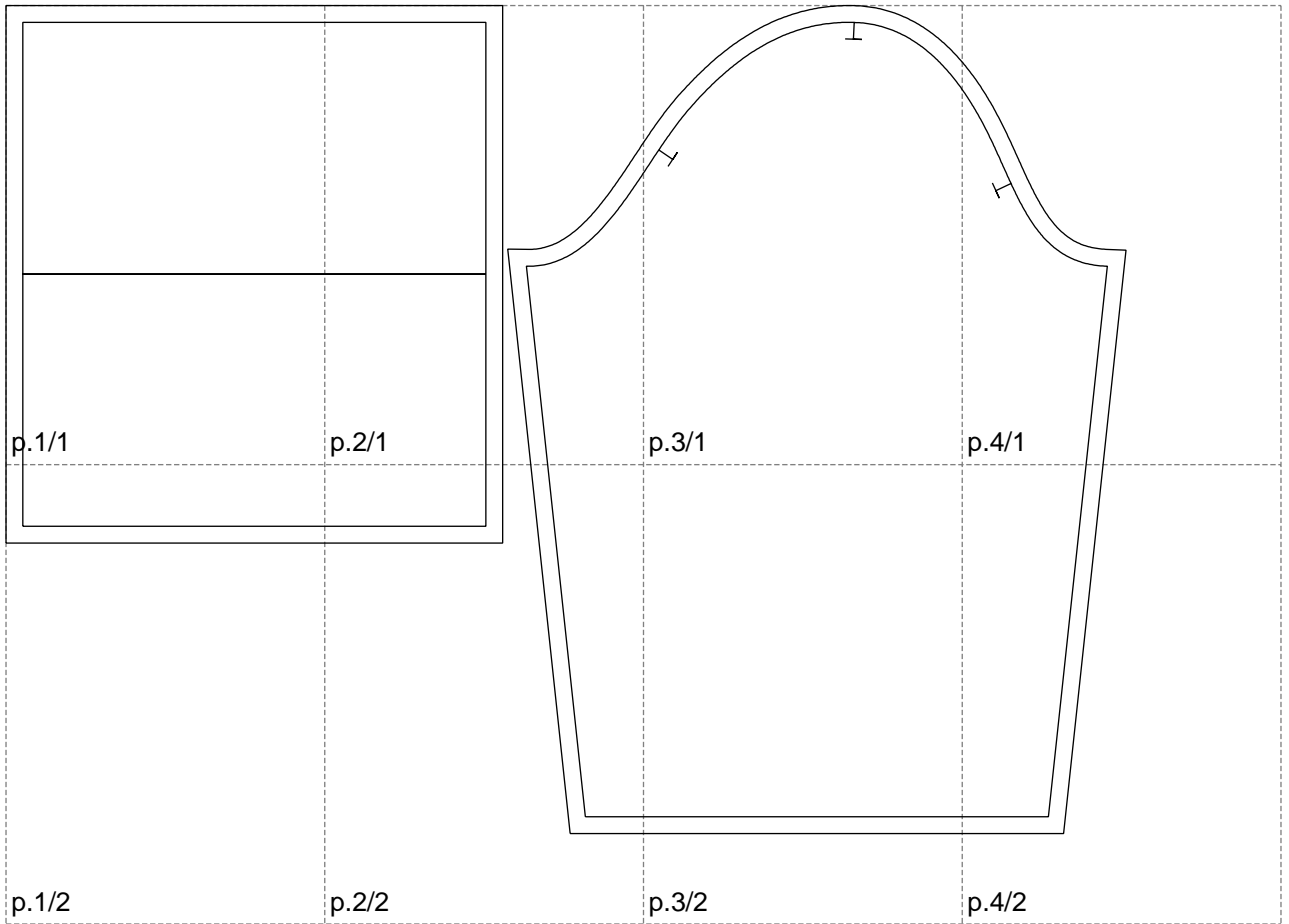

Not for print

Paper size: A4, size:666.90 x492.97 mm

# Example

size:1338.58 x492.97 mm

Maneken =1 ver.0

rz\_1=170

rz\_16=88

rz\_17=75.6

rz\_18=67.6

rz\_19=96

rz\_20=94.6

---

. . . . .  
. . . . .  
. . . . .