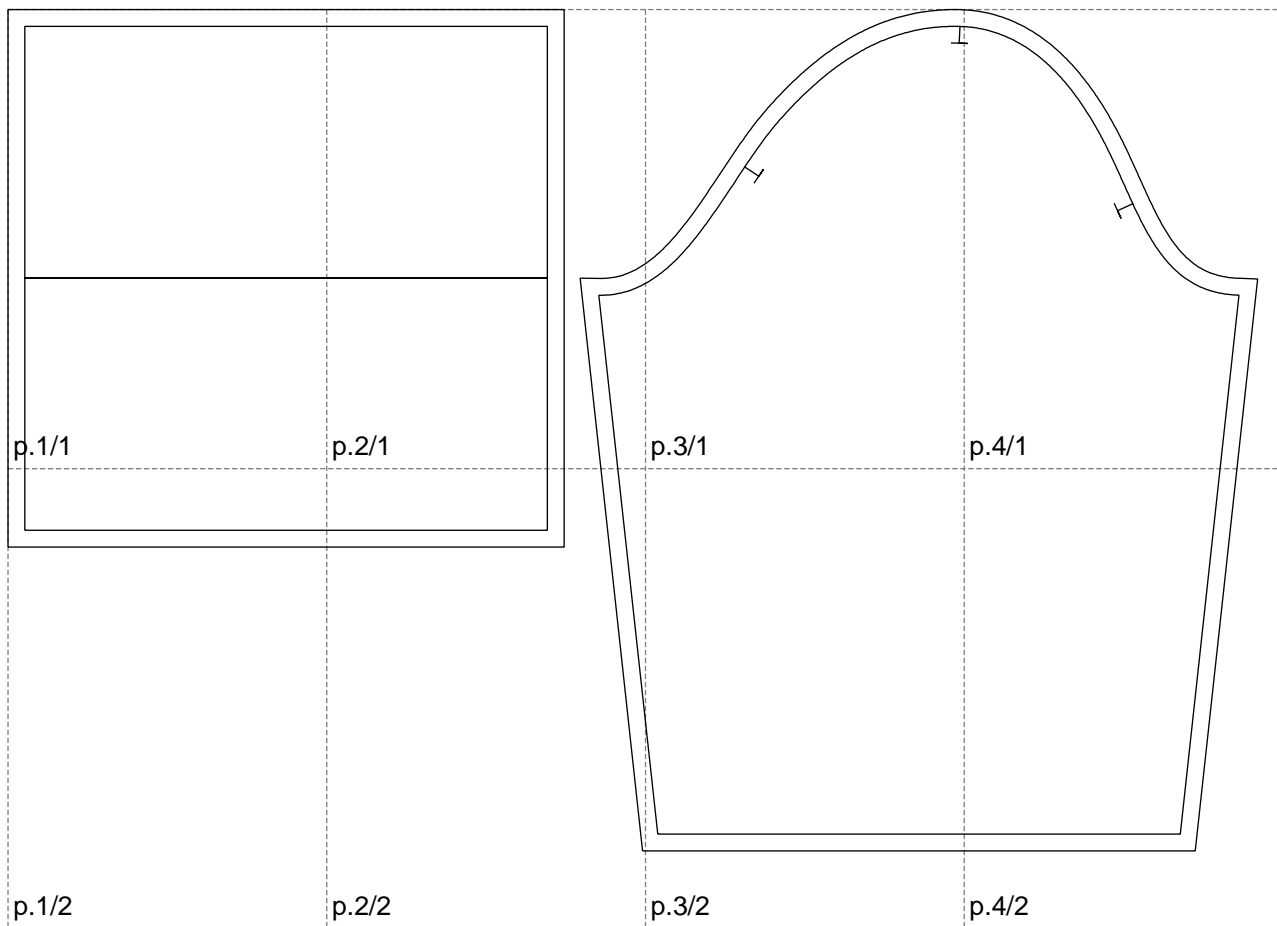

Not for print

Paper size: A4, size:744.20 x500.97 mm

Example

size:1156.71 x640.62 mm

Maneken =1 ver.0

rz_1=170

rz_16=100

rz_17=85.4

rz_18=80.2

rz_19=108

rz_20=105.4

.
.
.