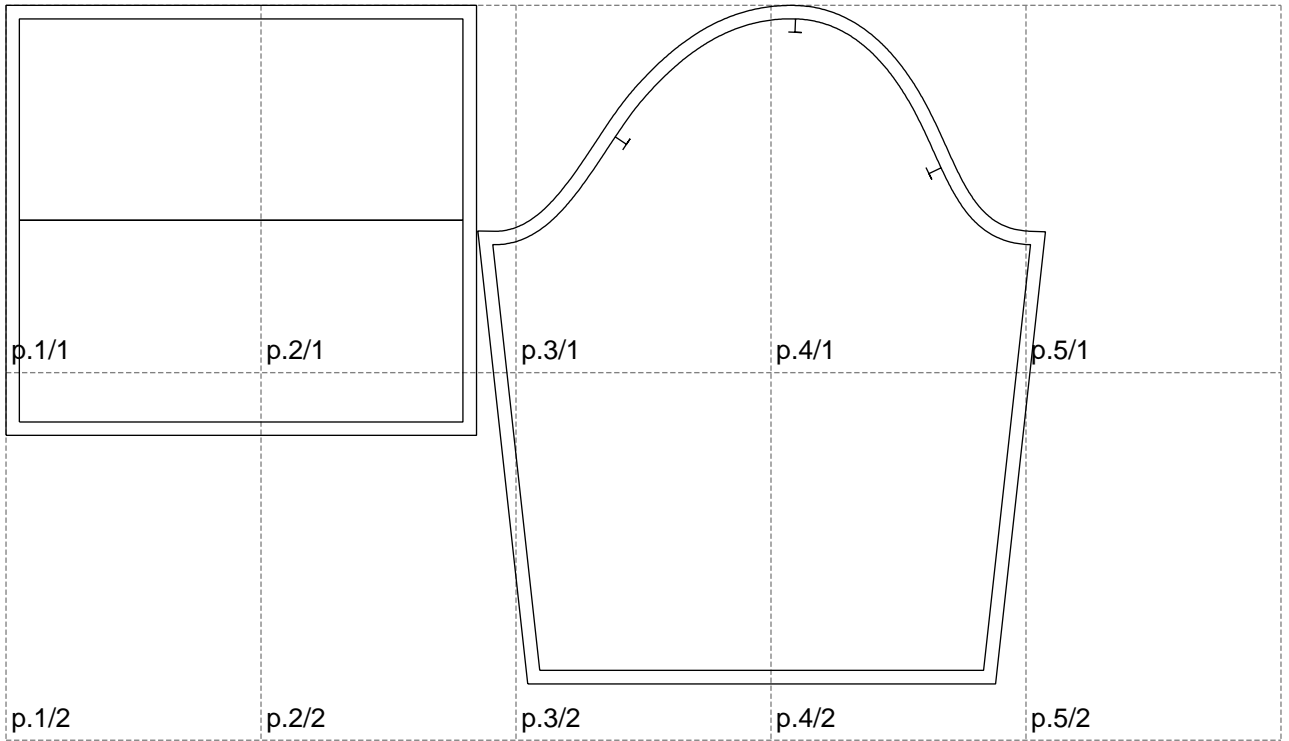

Not for print

Paper size: A4, size:773.77 x504.97 mm

# Example

size:1206.77 x640.62 mm

Maneken =1 ver.0

rz\_1=170

rz\_16=108

rz\_17=92.5

rz\_18=89.2

rz\_19=116