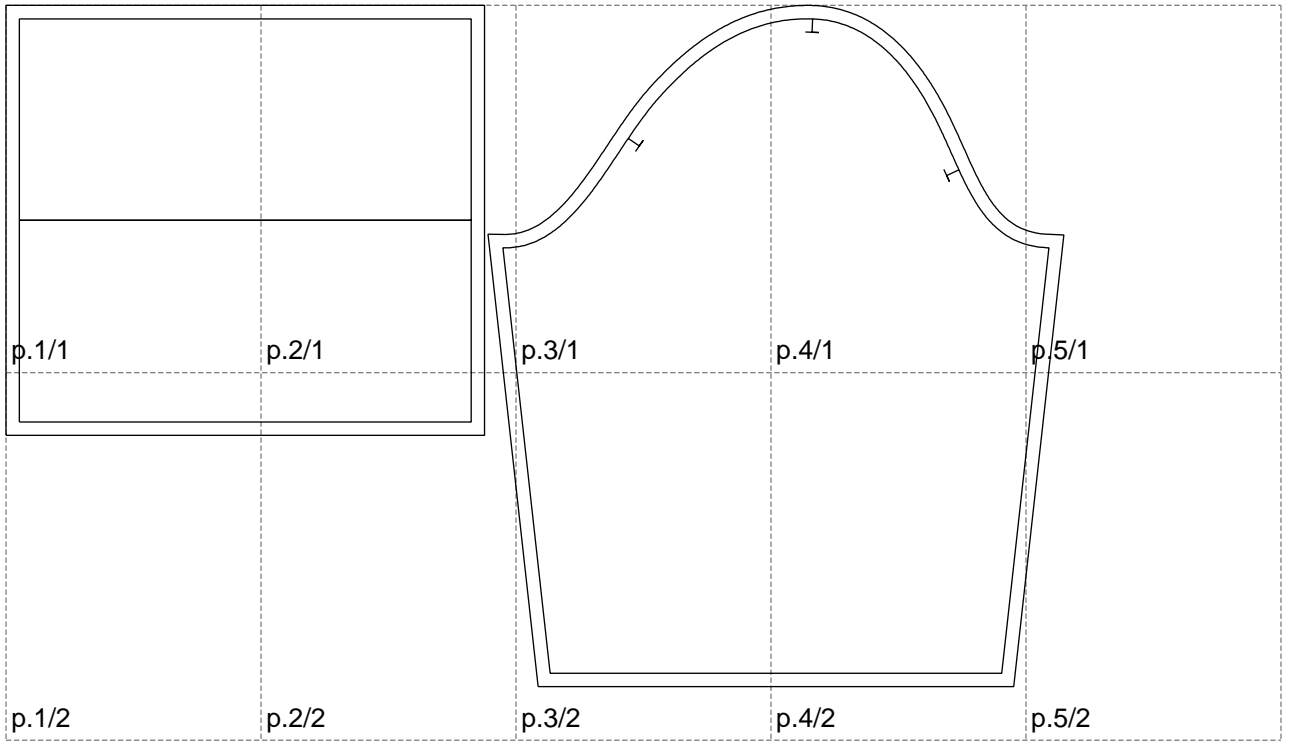

Not for print

Paper size: A4, size:787.38 x506.99 mm

# Example

size:1218.32 x641.90 mm

Maneken =1 ver.0

rz\_1=170

rz\_16=112

rz\_17=96.2

rz\_18=94

rz\_19=120