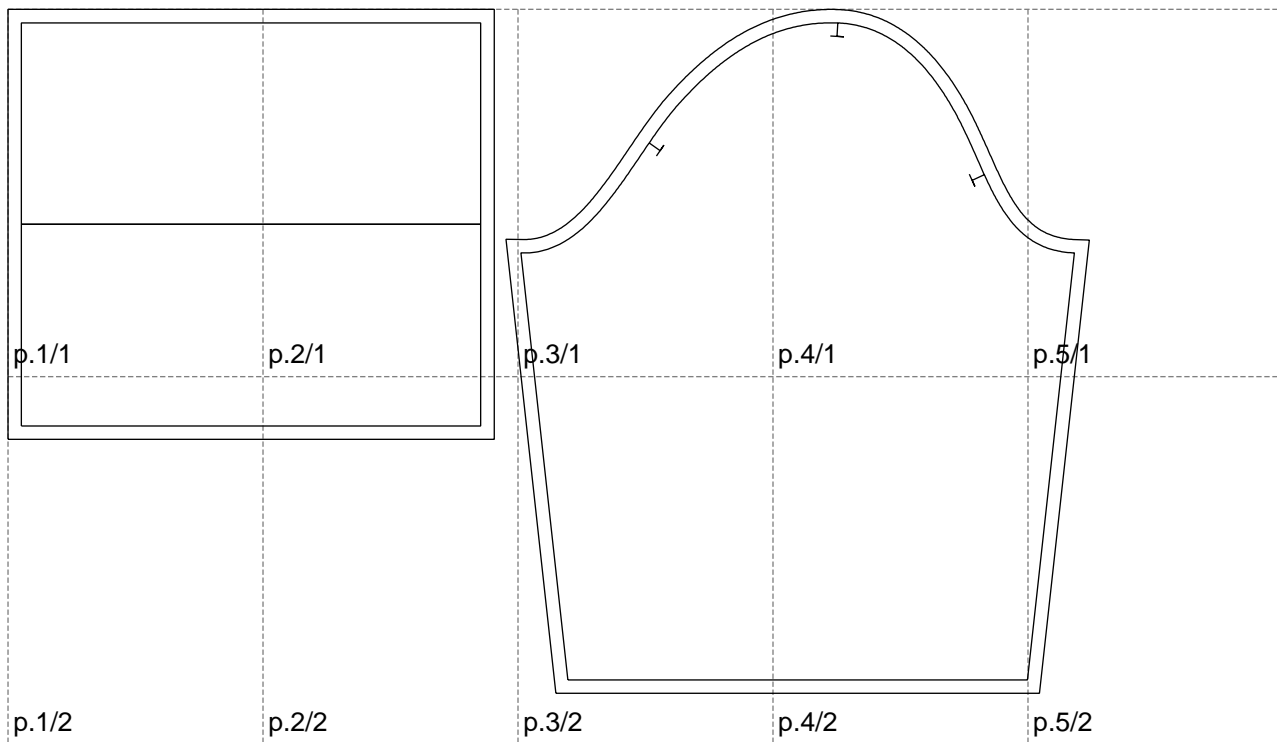

Not for print

Paper size: A4, size:804.98 x509.01 mm

Example

size:1247.45 x640.64 mm

Maneken =1 ver.0

rz_1=170

rz_16=116

rz_17=100

rz_18=98.8

rz_19=124

rz_20=121

.
.
.