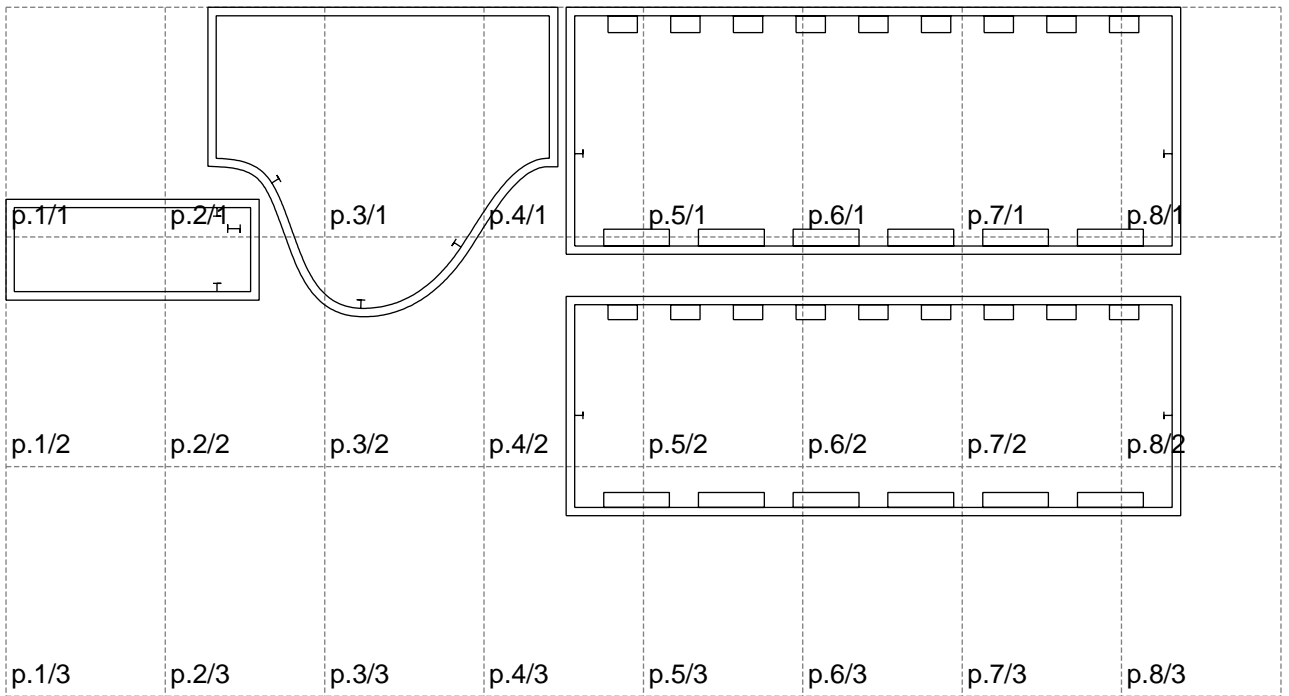

Not for print

Paper size: A4, size:1399.00 x605.40 mm

# Example

size:1468.71 x712.56 mm

Maneken =1 ver.0

rz\_1=170

rz\_16=100

rz\_17=85.4

rz\_18=80.2

rz\_19=108

rz\_20=105.4

---

. . . . .  
. . . . .  
. . . . .