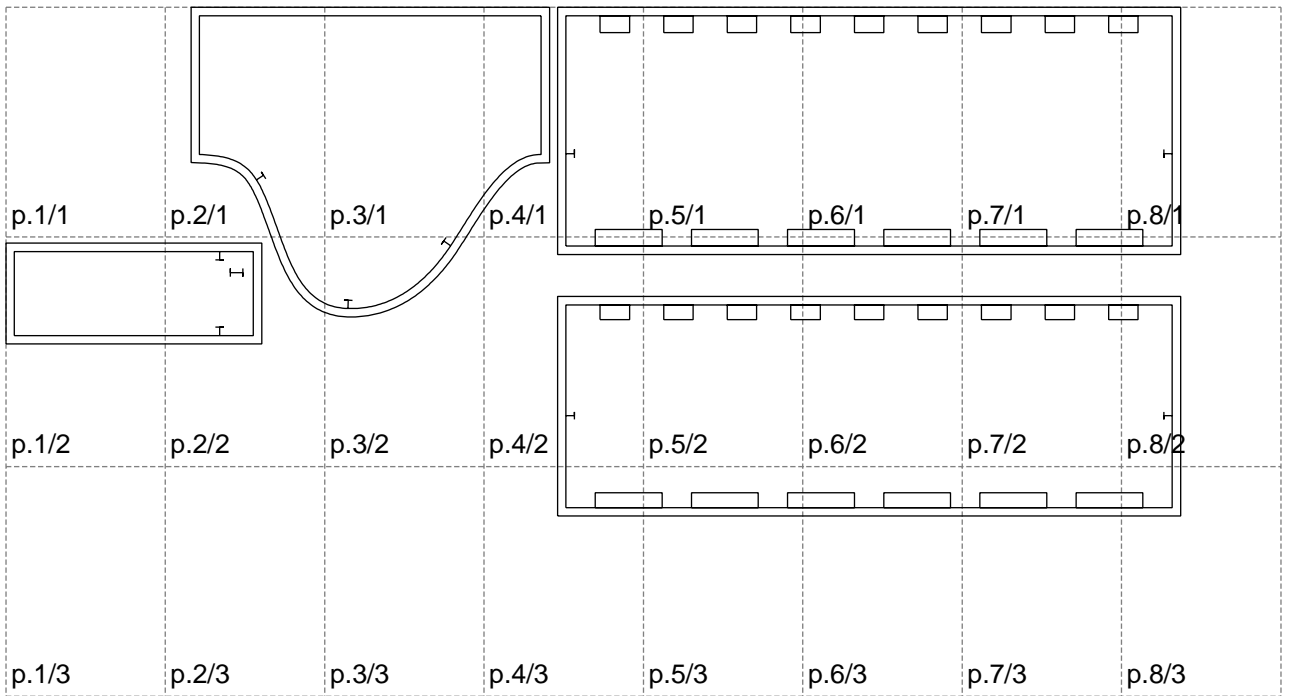

Not for print

Paper size: A4, size:1399.00 x605.74 mm

# Example

size:1488.91 x712.96 mm

Maneken =1 ver.0

rz\_1=170

rz\_16=104

rz\_17=88.9

rz\_18=84.4

rz\_19=112

rz\_20=109.3

---

. . . . .  
. . . . .  
. . . . .