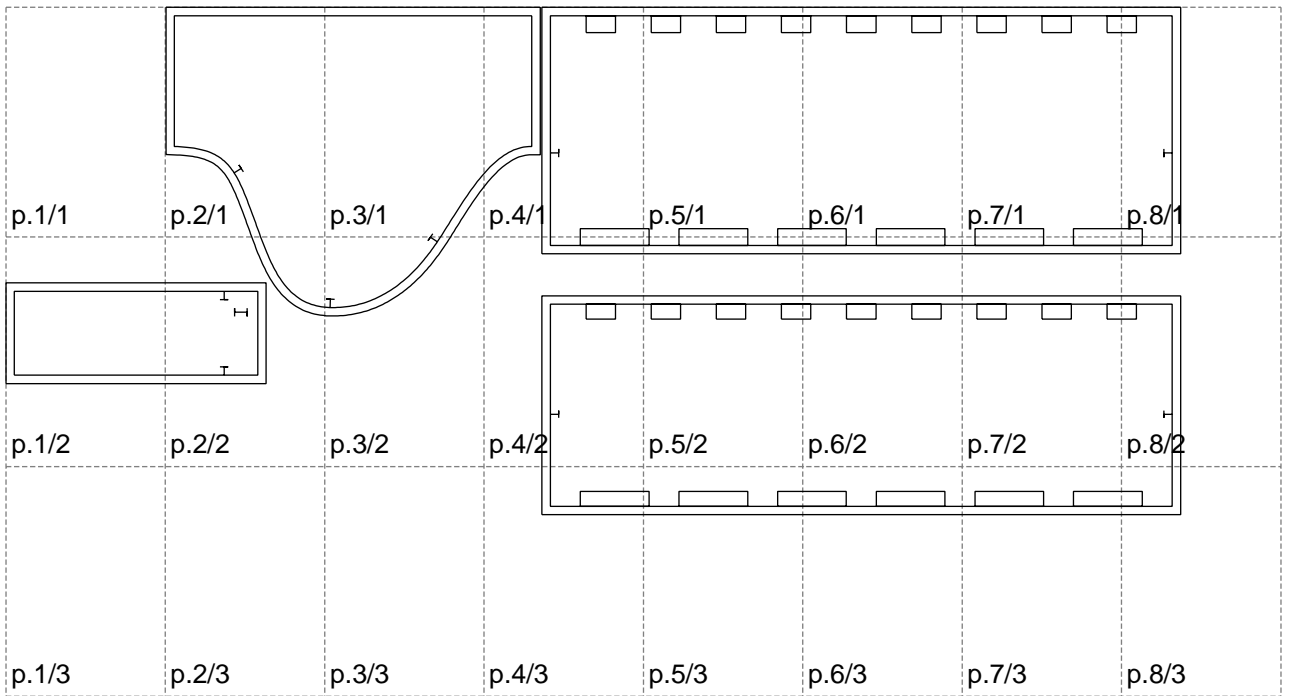

Not for print

Paper size: A4, size:1399.00 x604.11 mm

# Example

size:1499.00 x732.02 mm

Maneken =1 ver.0

rz\_1=170

rz\_16=112

rz\_17=96.2

rz\_18=94

rz\_19=120

rz\_20=117

---

. . . . .  
. . . . .  
. . . . .