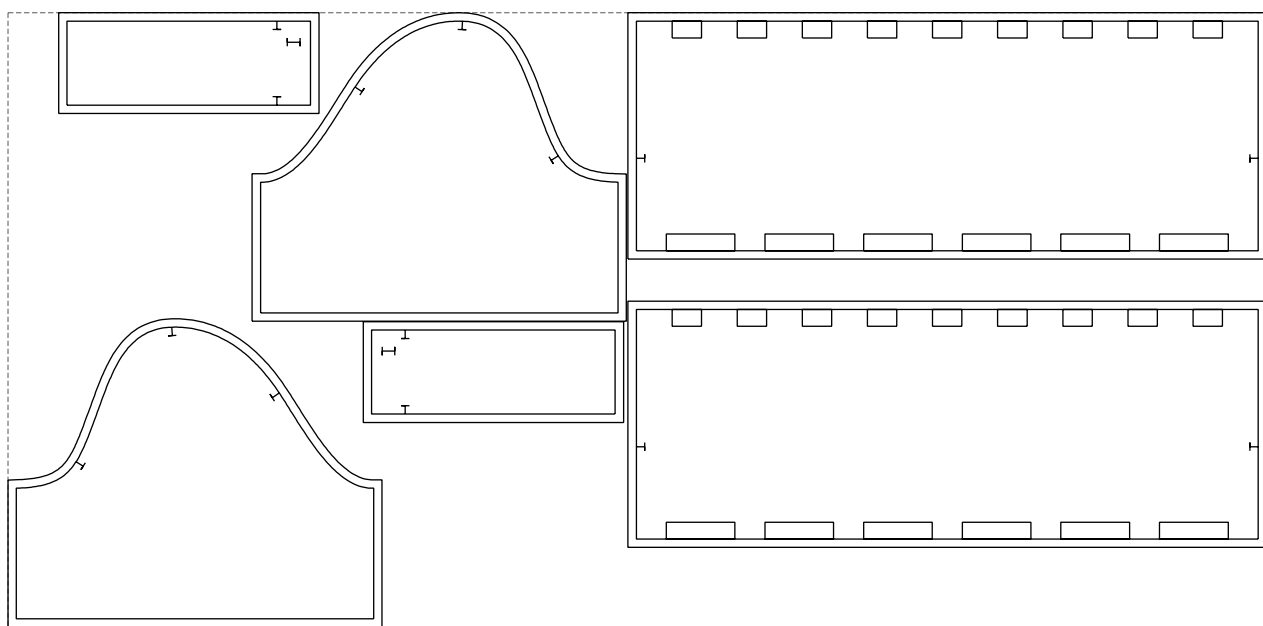

Not for print

Paper size: A4, size:1399.00 x604.11 mm

# Example

size:1499.00 x732.02 mm

Maneken =1 ver.0

rz\_1=170

rz\_16=112

rz\_17=96.2

rz\_18=94

rz\_19=120