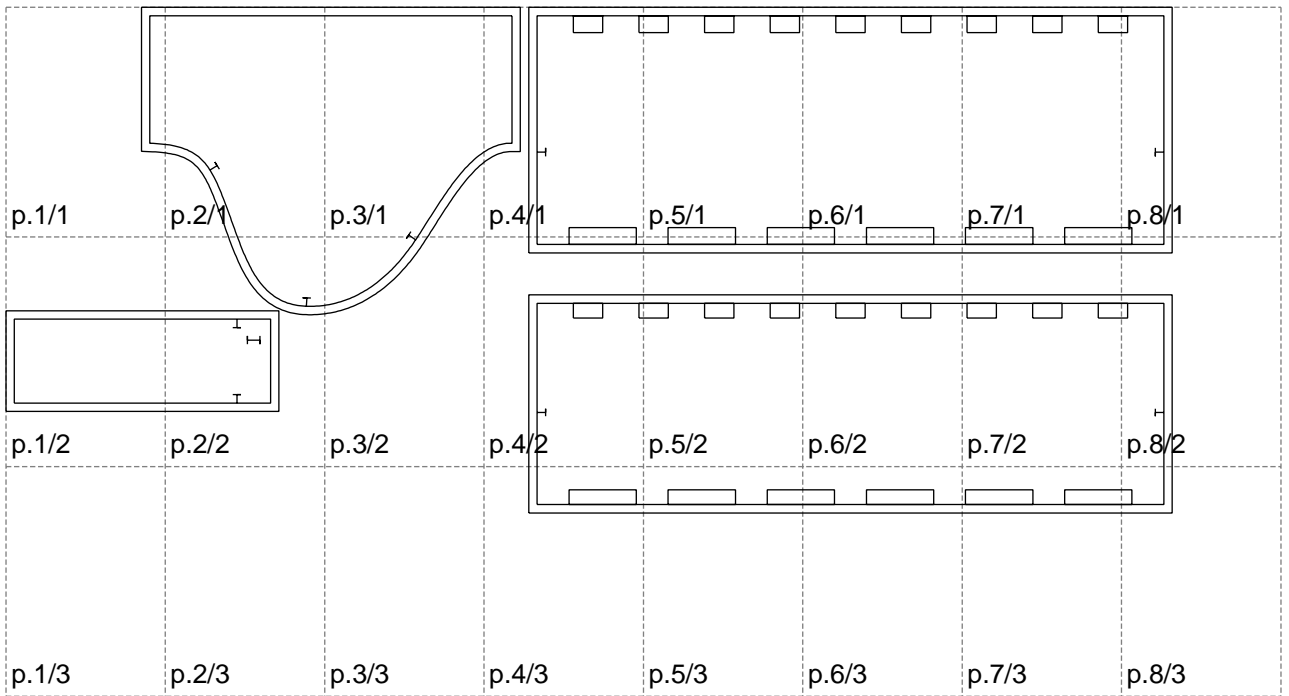

Not for print

Paper size: A4, size:1388.96 x602.03 mm

# Example

size:1478.93 x735.59 mm

Maneken =1 ver.0

rz\_1=170

rz\_16=116

rz\_17=100

rz\_18=98.8

rz\_19=124

rz\_20=121

---

. . . . .  
. . . . .  
. . . . .