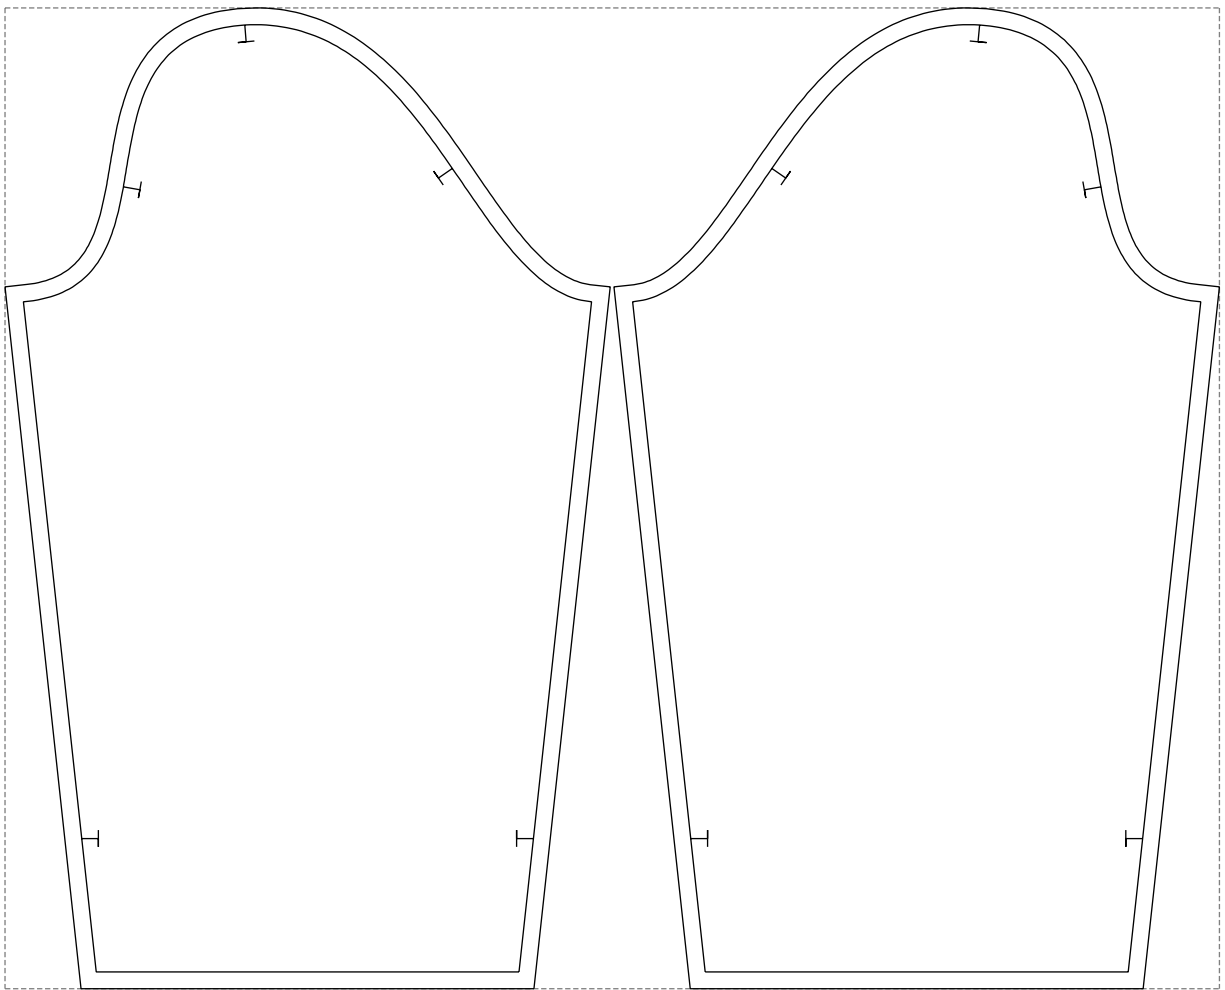

Not for print

Paper size: A4, size:615.58 x584.17 mm

Example

size:723.15 x584.17 mm

Maneken =1 ver.0

rz_1=170

rz_16=88

rz_17=75.6

rz_18=67.6

rz_19=96

rz_20=94.6

.
.
.