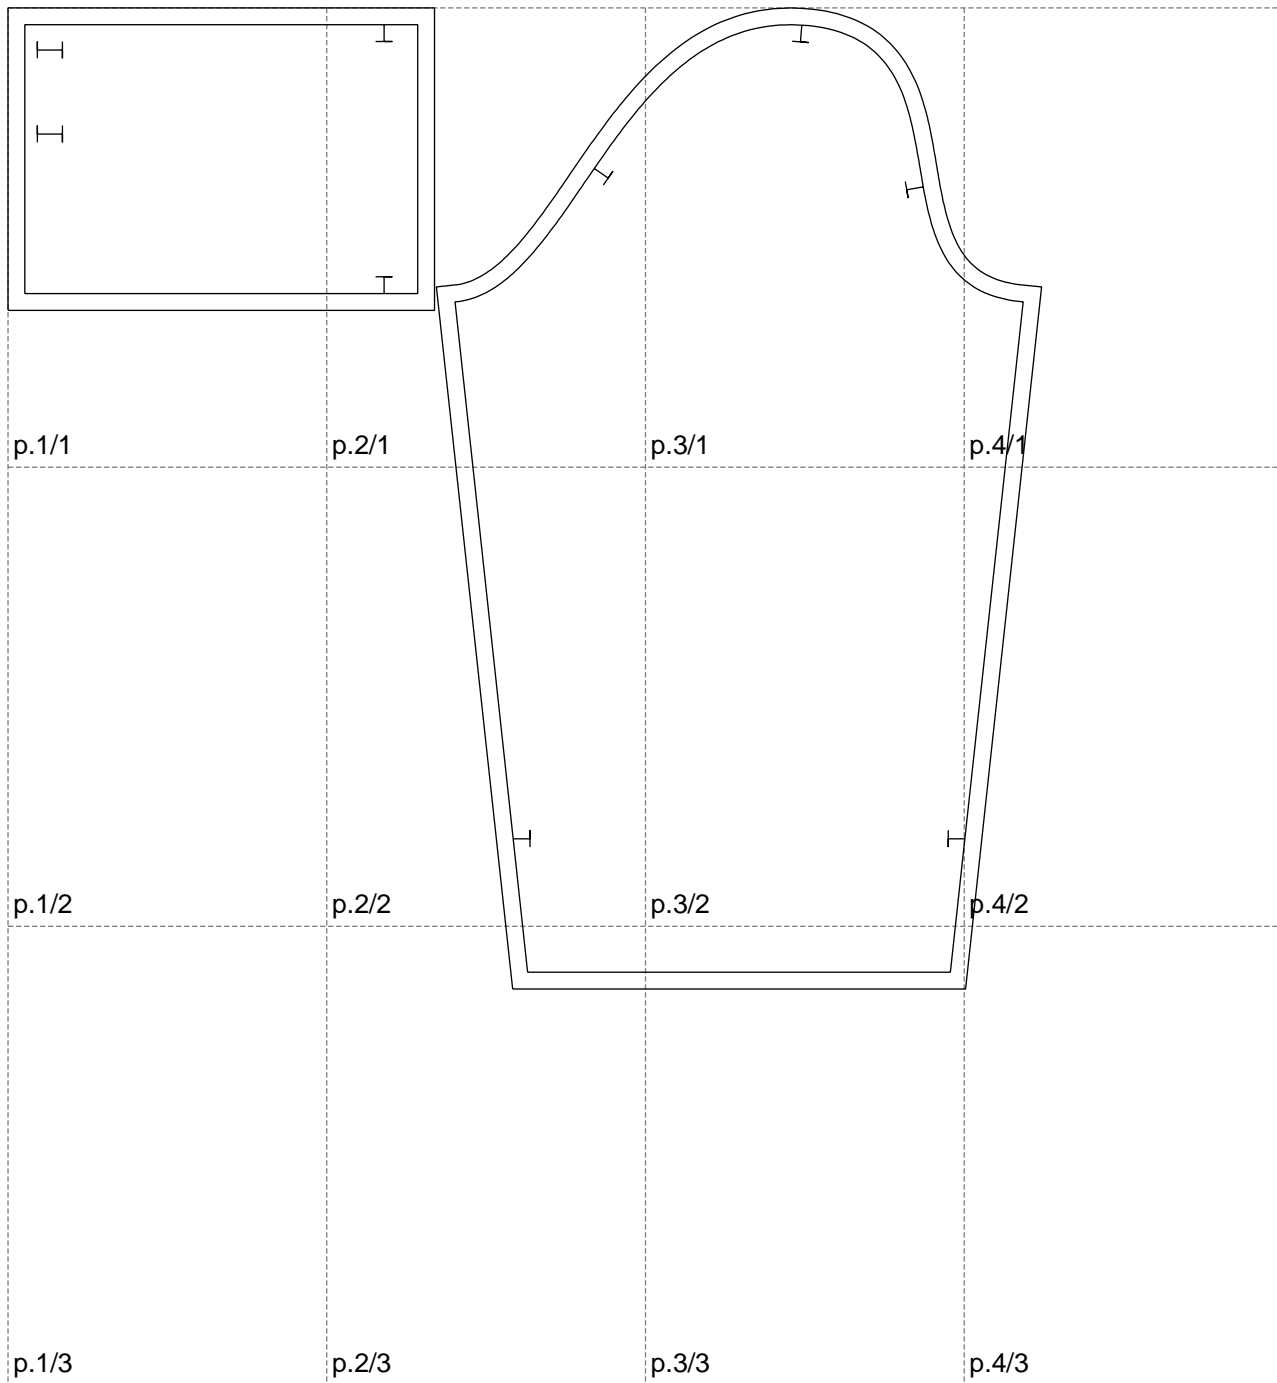

Not for print

Paper size: A4, size:615.58 x584.17 mm

Example

size:723.15 x584.17 mm

Maneken =1 ver.0

rz_1=170

rz_16=88

rz_17=75.6

rz_18=67.6

rz_19=96

rz_20=94.6

.
.
.