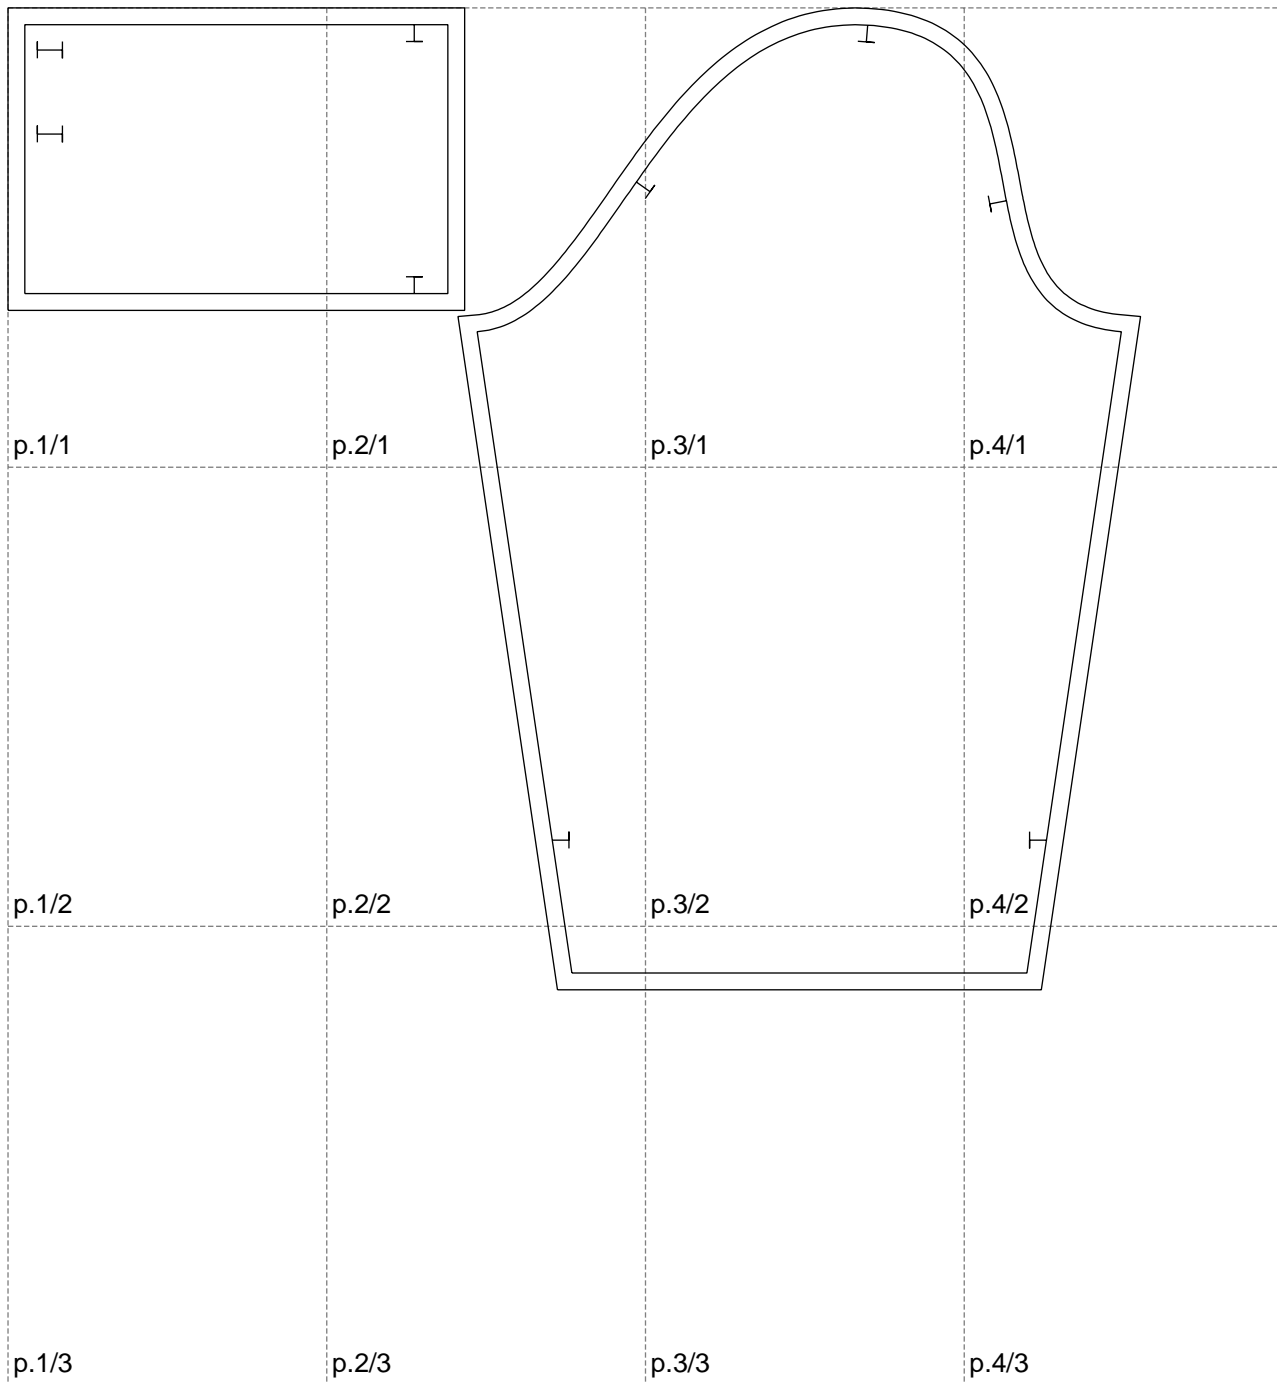

Not for print

Paper size: A4, size:674.50 x584.61 mm

Example

size:817.41 x584.61 mm

Maneken =1 ver.0

rz_1=170

rz_16=104

rz_17=88.9

rz_18=84.4

rz_19=112

rz_20=109.3

.
.
.