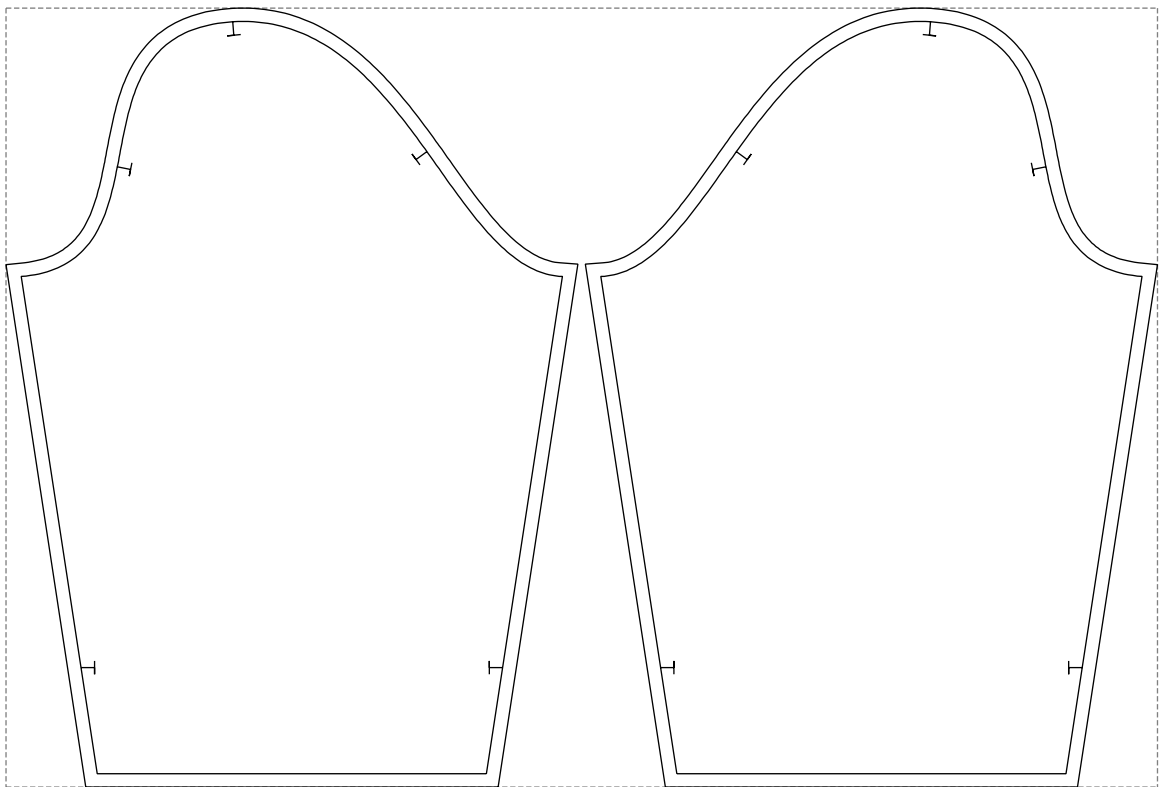

Not for print

Paper size: A4, size:685.80 x580.05 mm

# Example

size:857.08 x580.05 mm

Maneken =1 ver.0

rz\_1=170

rz\_16=116

rz\_17=100

rz\_18=98.8

rz\_19=124