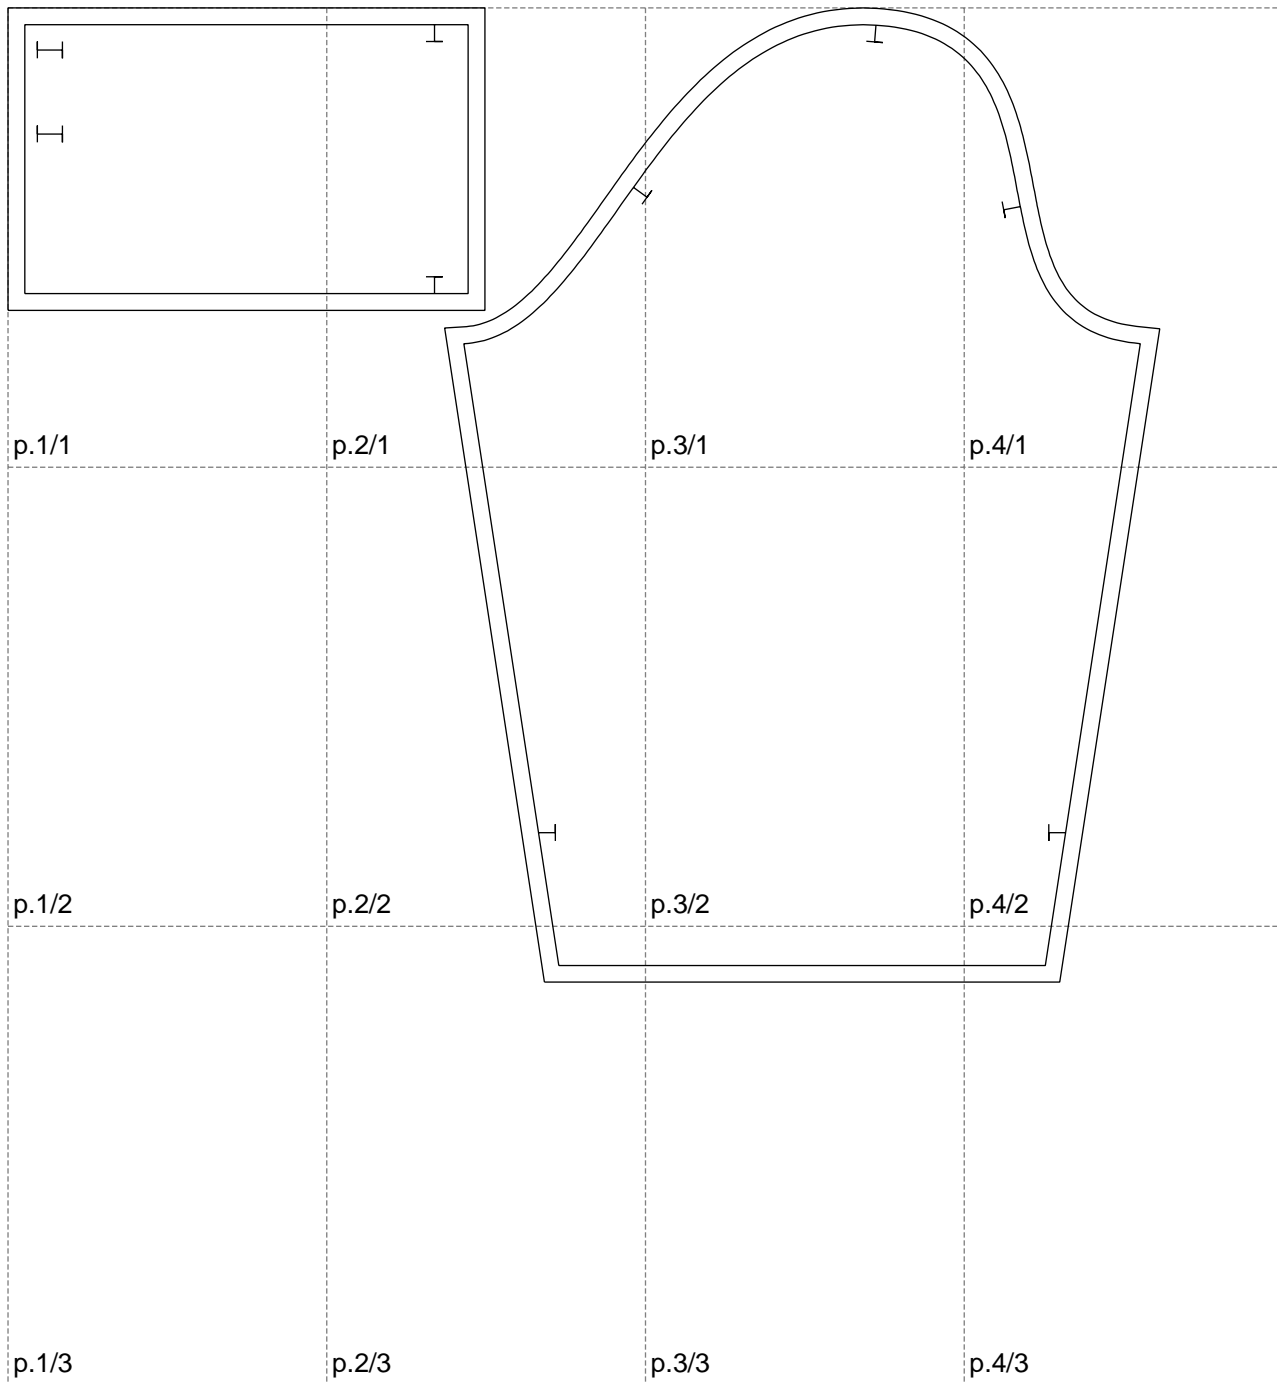

Not for print

Paper size: A4, size:685.80 x580.05 mm

# Example

size:857.08 x580.05 mm

Maneken =1 ver.0

rz\_1=170

rz\_16=116

rz\_17=100

rz\_18=98.8

rz\_19=124

rz\_20=121

---

. . . . .  
. . . . .  
. . . . .