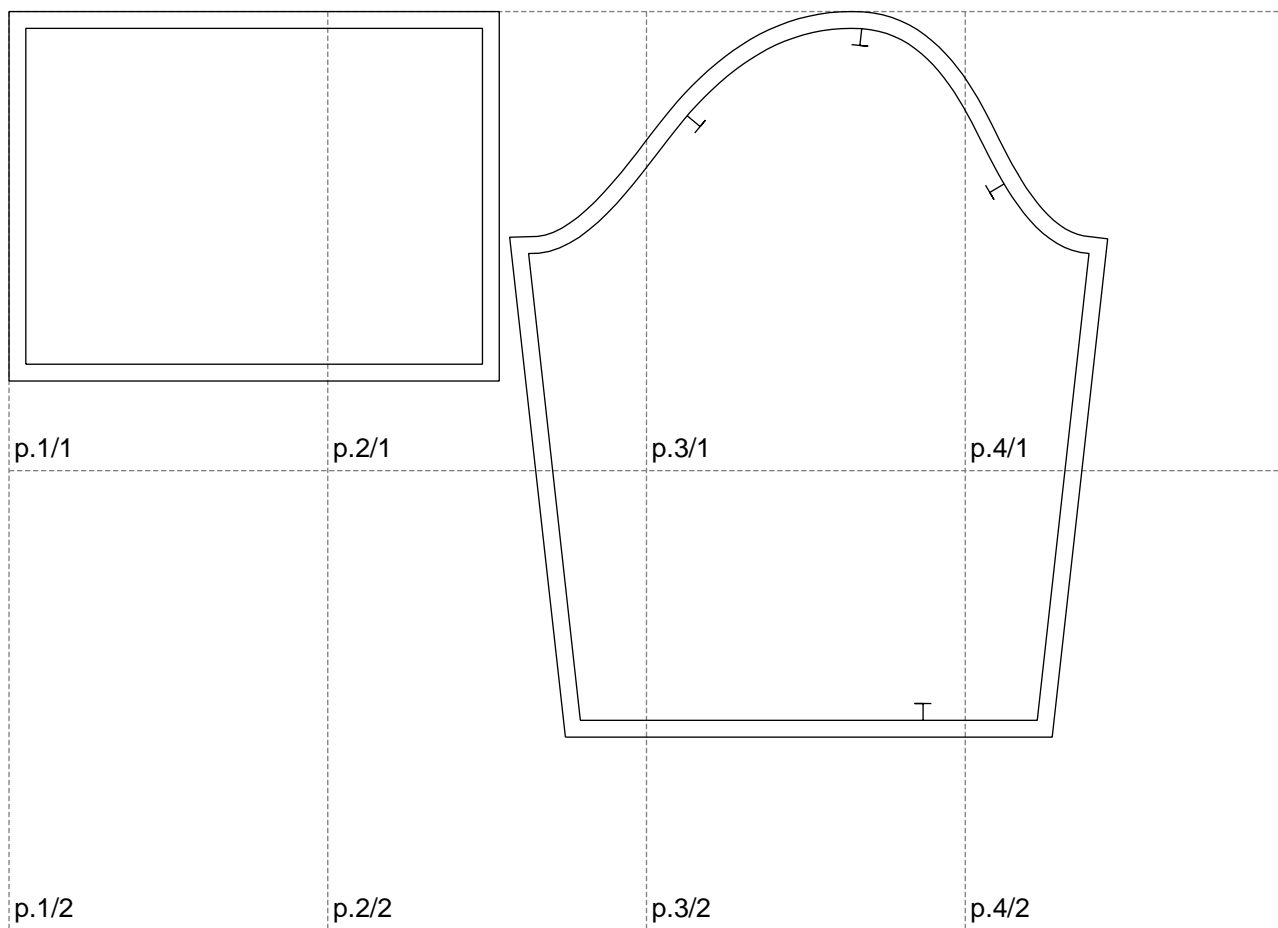

Not for print

Paper size: A4, size:654.26 x432.01 mm

Example

size:1317.94 x432.01 mm

Maneken =1 ver.0

rz_1=170

rz_16=92

rz_17=78.8

rz_18=71.8

rz_19=100

rz_20=98.1

.
.
.