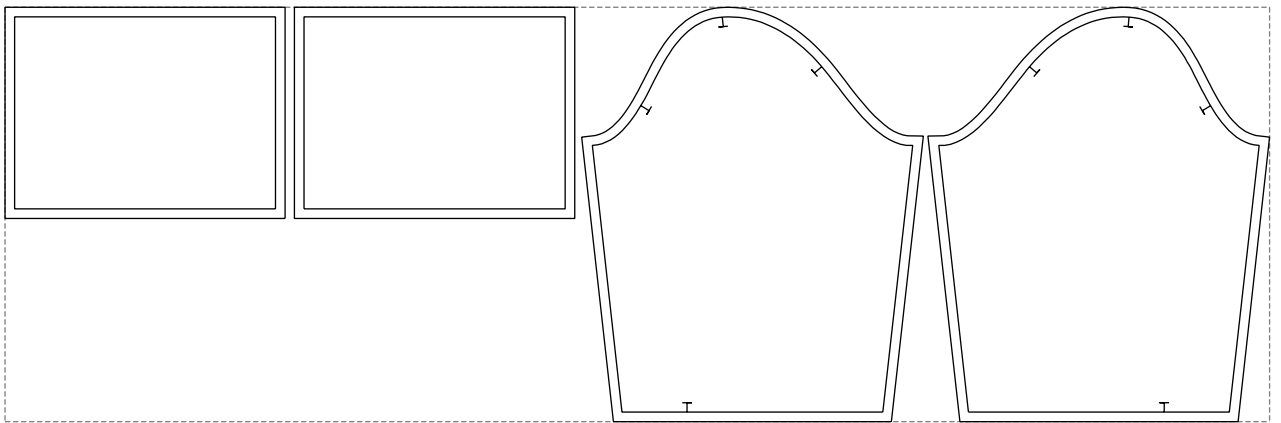

Not for print

Paper size: A4, size:654.26 x432.01 mm

Example

size:1317.94 x432.01 mm

Maneken =1 ver.0

rz_1=170

rz_16=92

rz_17=78.8

rz_18=71.8

rz_19=100

rz_20=98.1

.
.
.