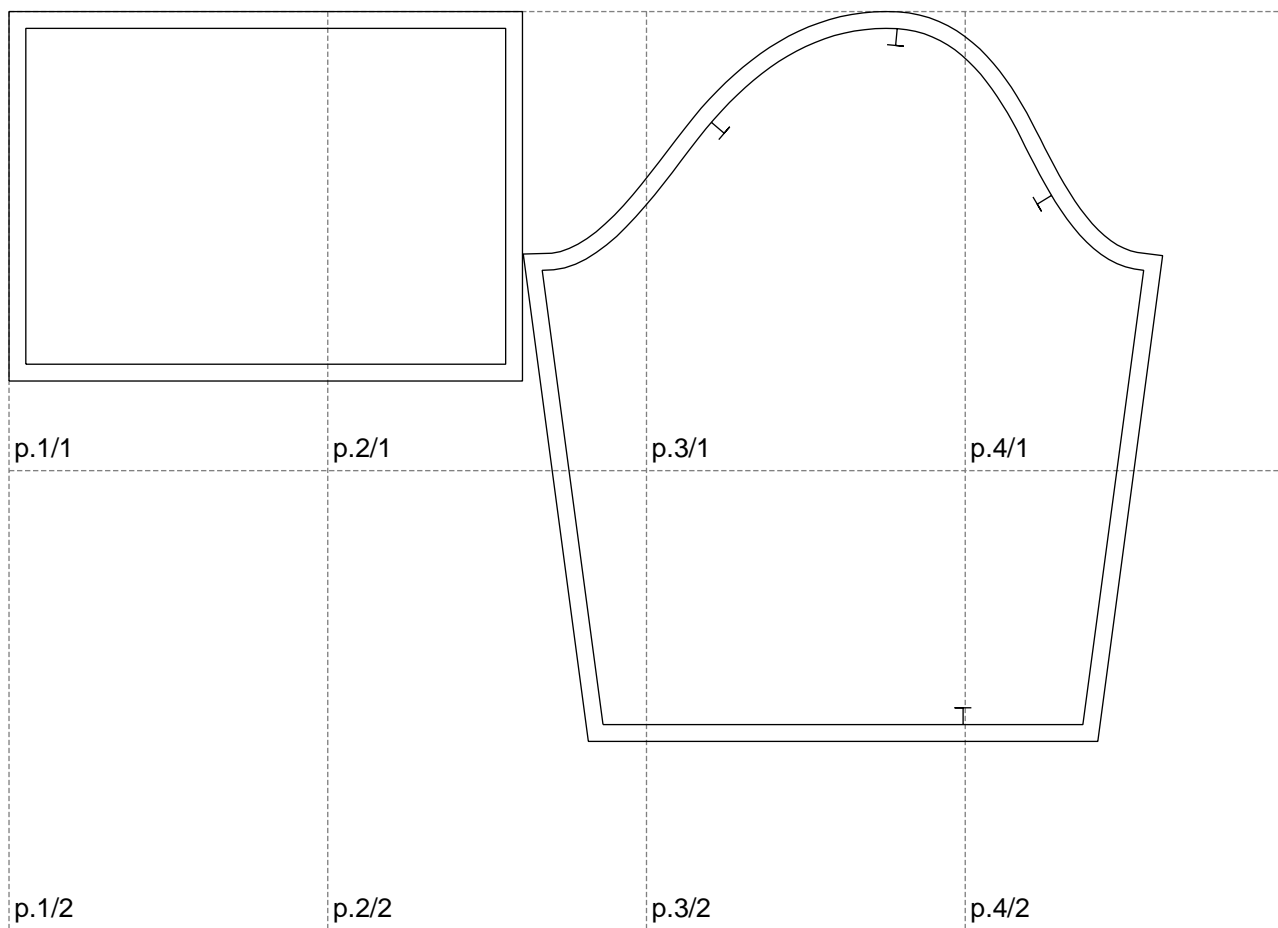

Not for print

Paper size: A4, size:686.93 x434.58 mm

# Example

size:1388.71 x434.58 mm

Maneken =1 ver.0

rz\_1=170

rz\_16=100

rz\_17=85.4

rz\_18=80.2

rz\_19=108

rz\_20=105.4

---

. . . . .  
. . . . .  
. . . . .