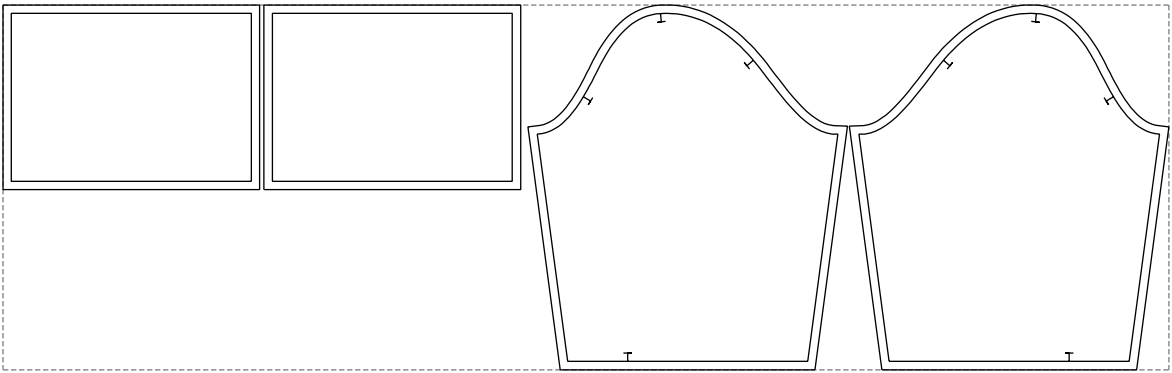

Not for print

Paper size: A4, size:686.93 x434.58 mm

# Example

size:1388.71 x434.58 mm

Maneken =1 ver.0

rz\_1=170

rz\_16=100

rz\_17=85.4

rz\_18=80.2

rz\_19=108